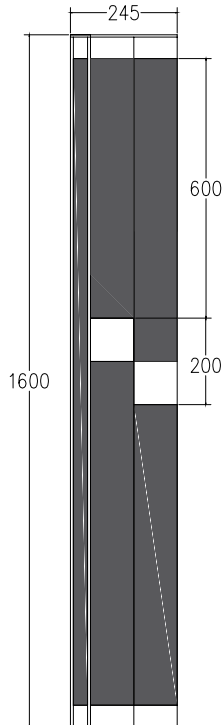

# SERE NO

631

Consolle in ottone riscaldata elettricamente.  
Le dimensioni possono essere modificate in  
base alle esigenze del cliente. Disponibile in  
oltre 20 finiture.

Electrically heated brass console. The size  
can be changed according to the customer's  
needs. Available in over 20 finishes.

La struttura è pensata anche per accogliere  
il ripiano (top) su cui appoggiare il lavabo.

The structure is also designed to  
accommodate the shelf (top) on which  
to place the washbasin.

SCAN temperatura  
Temperature SCAN

The towel warmer needs only one electrical connection point to heat the entire structure. This allows you to avoid masonry work and have a modern design product in the bathroom. The material used, as always, is brass and therefore this model is also available in over 20 finishes.

# NEW GENERATION RATON 21

LINEE

LINEE due mensole / two shelves

CORNER esterno / external

CORNER interno / internal

MARGAROLI srl

Sede legale e stabilimento: Via per Arona, 29 - 28024 Gozzano (NO) Italy  
Uffici e stabilimento: Via Barro 64/66 (Zona Ind.) - 28045 Inverio (NO) Italy