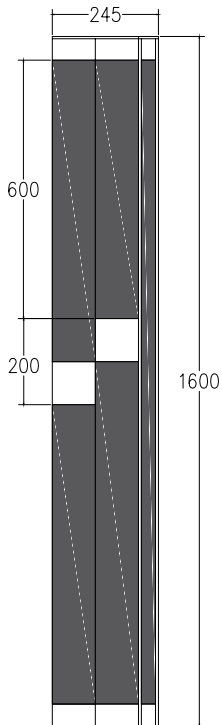

# SERE NO

631

Consolle in ottone riscaldata elettricamente.  
Le dimensioni possono essere modificate in  
base alle esigenze del cliente. Disponibile in  
oltre 20 finiture.

Electrically heated brass console. The size  
can be changed according to the customer's  
needs. Available in over 20 finishes.

La struttura è pensata anche per accogliere  
il ripiano (top) su cui appoggiare il lavabo.

The structure is also designed to  
accommodate the shelf (top) on which  
to place the washbasin.

SCAN temperatura  
Temperature SCAN

The towel warmer needs only one electrical connection point to heat the entire structure. This allows you to avoid masonry work and have a modern design product in the bathroom. The material used, as always, is brass and therefore this model is also available in over 20 finishes.

# NEW GENERATION RATON 21

LINEE

LINEE due mensole / two shelves

CORNER esterno / external

CORNER interno / internal

MARGAROLI srl

Sede legale e stabilimento: Via per Arona, 29 - 28024 Gozzano (NO) Italy  
Uffici e stabilimento: Via Barro 64/66 (Zona Ind.) - 28045 Inverio (NO) Italy