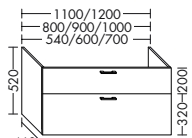

WSDA054/060/070
WSDA080/090/100
WSDA110/120