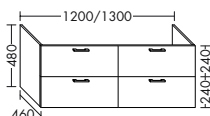

WSBB120/130

WSCB120/130

WSDB120/130

passende Waschtischunterschränke für:**Duravit**

D-Code, Darling New, DuraSquare, DuraStyle, ME by Stark,
P3 Comforts, Starck 3, Vero, Vero Air, 2nd floor

Geberit

Acanto, citterio, myDay, Precisosa, Preciosa II, Renova,
Smyle Square, Xeno²