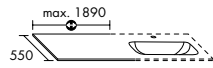

Waschmaschinenlösungen - Mineralguss-Waschtische / *Glas-Waschtische

Waschmaschinenlösungen mit Rücksprung - Mineralguss-Waschtische / *Glas-Waschtische

GWBE999*

Waschmaschinenlösungen - Konsolenplatte / Waschtischunterschränke / Unterschränke

WPAT120

Waschmaschinenverkleidungen / Waschmaschinenschränke