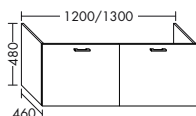

WSBB120/130

WSCB120/130

WSDB120/130

passende Waschtischunterschränke für:**Duravit**

D-Code, Darling New, DuraSquare, DuraStyle, ME by Stark,
P3 Comforts, Starck 3, Vero, Vero Air, 2nd floor

Geberit

Acanto, citterio, myDay, Precisosa, Preciosa II, Renova,
Smyle Square, Xeno²