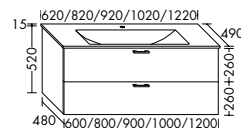

SFGT062/082/092
SFGT102/122