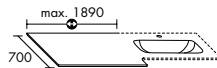

Waschmaschinenlösungen - Mineralguss-Waschtische / *Glas-Waschtische

Waschmaschinenlösungen mit Rücksprung - Mineralguss-Waschtische / *Glas-Waschtische

GWBE998*

Waschmaschinenlösungen - Konsolenplatte / Waschtischunterschränke / Unterschränke

WPAT120

Waschmaschinenverkleidungen / Waschmaschinenschränke