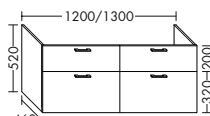

WSBB120/130

WSCB120/130

WSDB120/130

passende Waschtischunterschränke für:**Duravit**

D-Code, Darling New, DuraSquare, DuraStyle, ME by Stark,
P3 Comforts, Starck 3, Vero, Vero Air, 2nd floor

Geberit

Acanto, citterio, myDay, Precisosa, Preciosa II, Renova,
Smyle Square, Xeno²