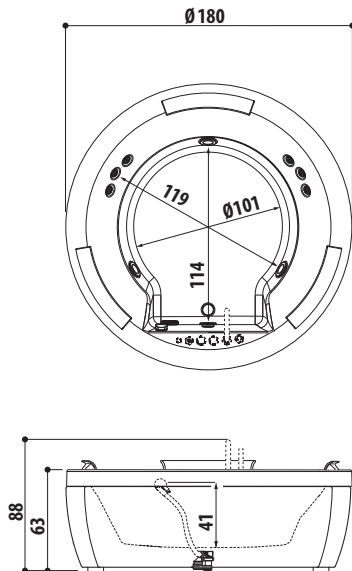

NOVA Pure Air®

NOVA