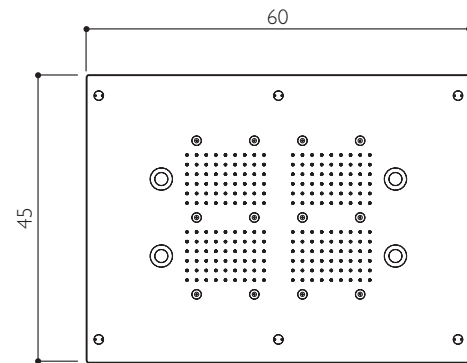

CALEIDOS 60x45