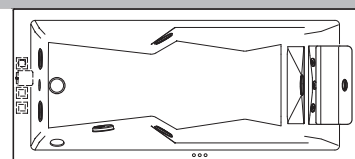

La versione sinistra o destra si identifica in base alla posizione dello schienale della vasca, ponendosi all'esterno della stessa, di fronte ai comandi.

AD ANGOLO

A PARETE

A NICCHIA

A INCASSO