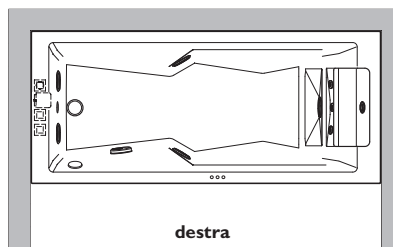

La versione sinistra o destra si identifica in base alla posizione dello schienale della vasca, ponendosi all'esterno della stessa, di fronte ai comandi.

AD ANGOLO

A PARETE

A NICCHIA

destra

A INCASSO