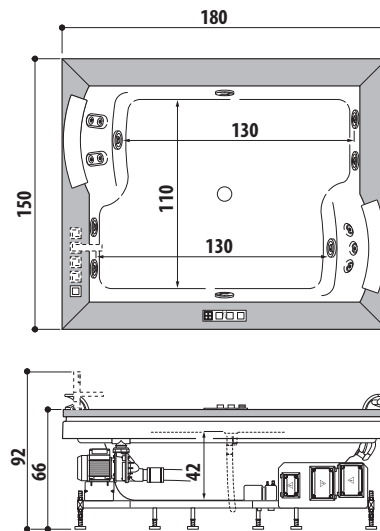

AURA PLUS stone/wood