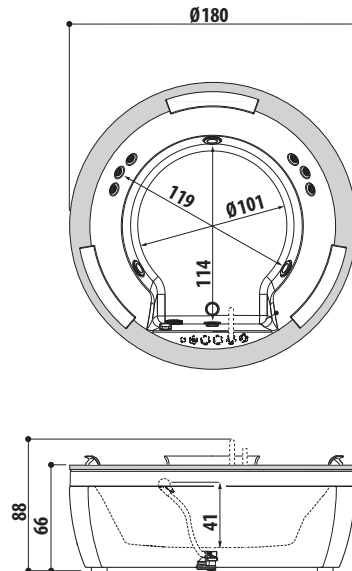

NOVA CORNER stone/wood

NOVA stone/wood