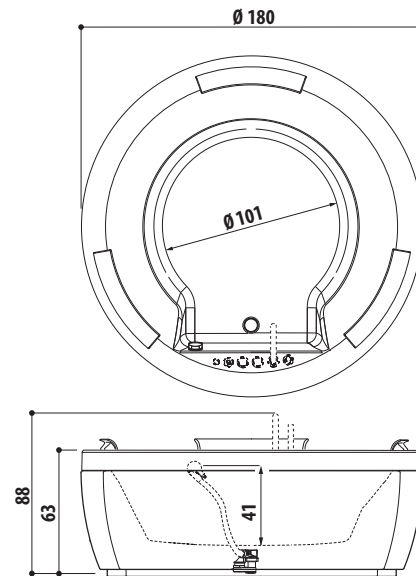

NOVA DESIGN