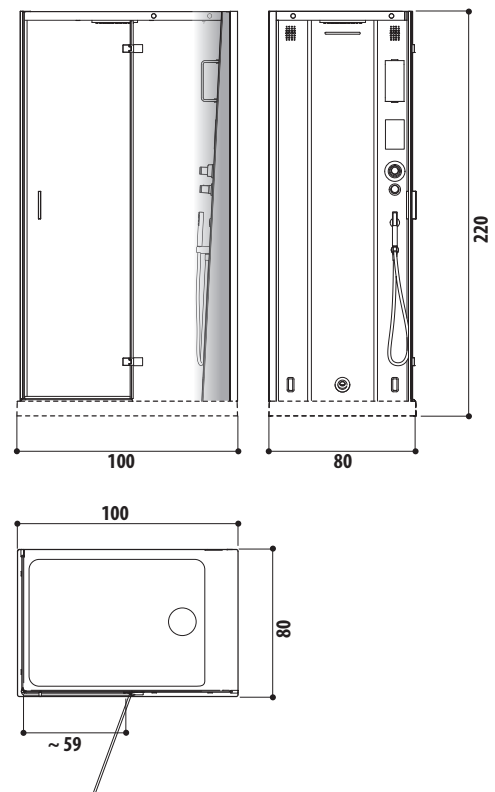

CLOUD 140 - 90
versione destra

CLOUD 100 - 80
versione destra