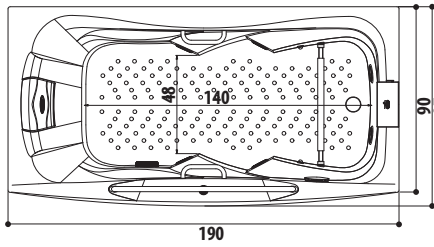

INCLUSIVE PRO
versione sinistra