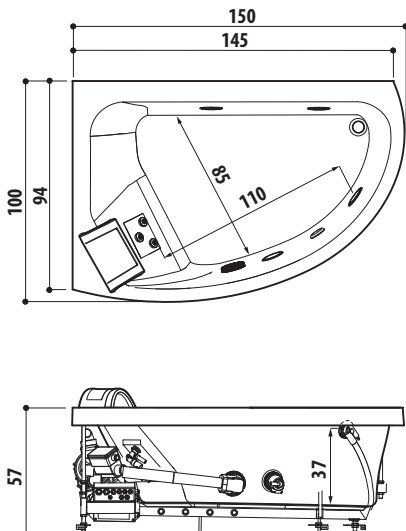

AQUASOUL DOUBLE
versione sinistra

AQUASOUL OFFSET
versione sinistra