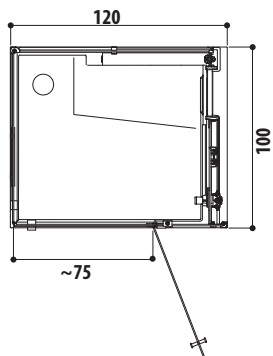

CALEIDOS 35x35