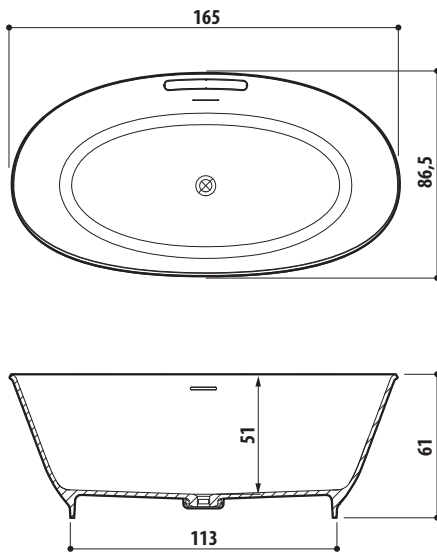

INFINITO

KARINA