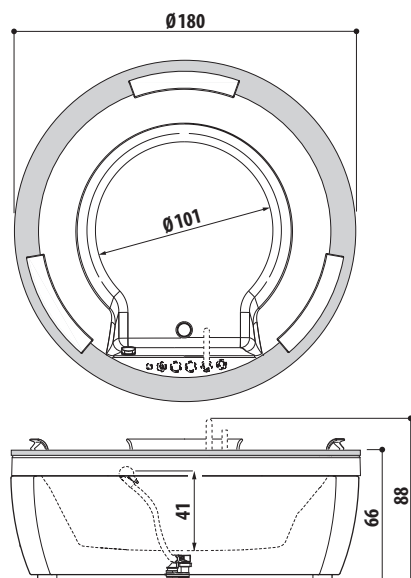

NOVA DESIGN stone/wood centro stanza

Alimentazione elettrica 220/240V - 50 Hz-60 Hz.

SAFETY START

Tutte le vasche idromassaggio sono dotate di un sistema che previene l'avvio accidentale dell'idromassaggio in vasca, in assenza o con un livello d'acqua insufficiente.