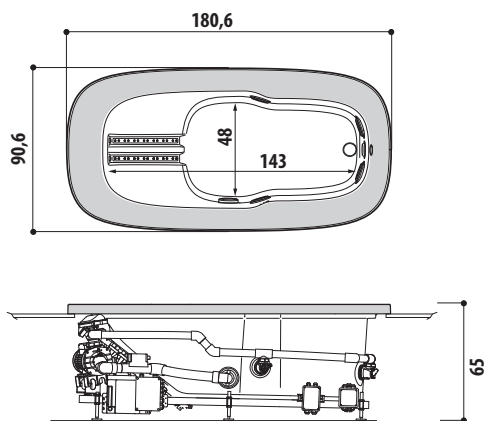

MUSE incasso
versione sinistra