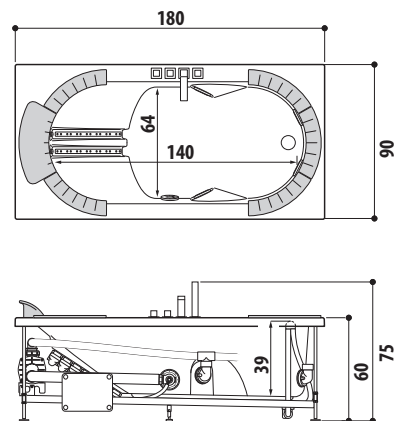

J-SHA MI
versione sinistra