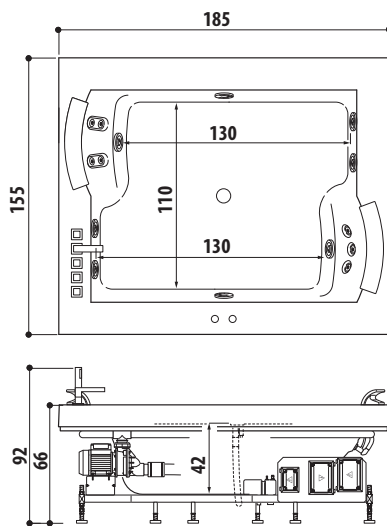

AURA PLUS Corian®