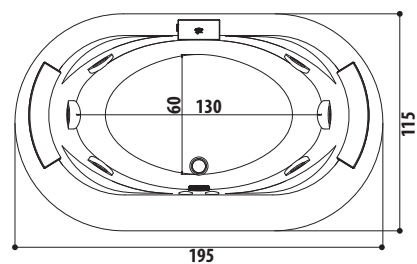

DUO PRO Corian®