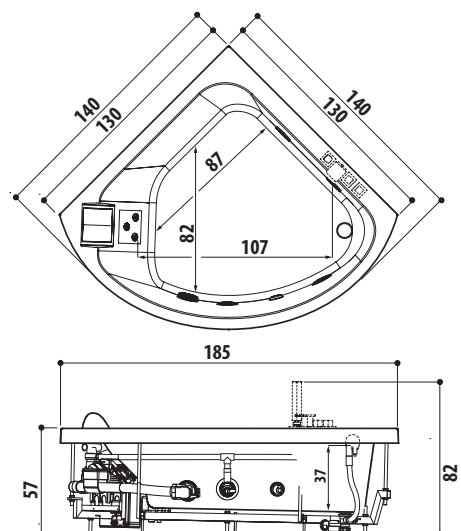

AQUASOUL CORNER 155

AQUASOUL CORNER 140
versione sinistra