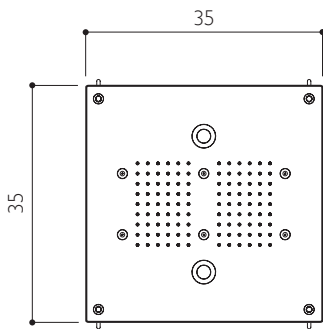

CALEIDOS 45x25

Alimentazione elettrica 220/240V - 50 Hz-60 Hz.