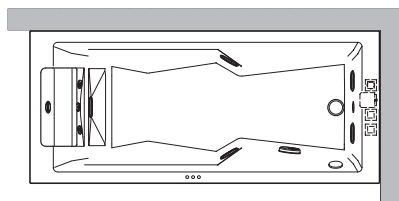

La versione sinistra o destra si identifica in base alla posizione dello schienale della vasca, ponendosi all'esterno della stessa, di fronte ai comandi.

AD ANGOLO

sinistra

A PARETE

A NICCHIA

A INCASSO