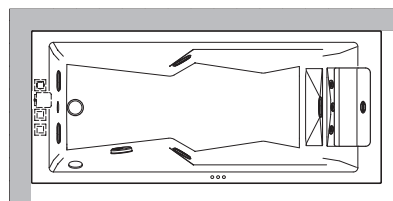

La versione sinistra o destra si identifica in base alla posizione dello schienale della vasca, ponendosi all'esterno della stessa, di fronte ai comandi.

AD ANGOLO

destra

A PARETE

A NICCHIA

A INCASSO