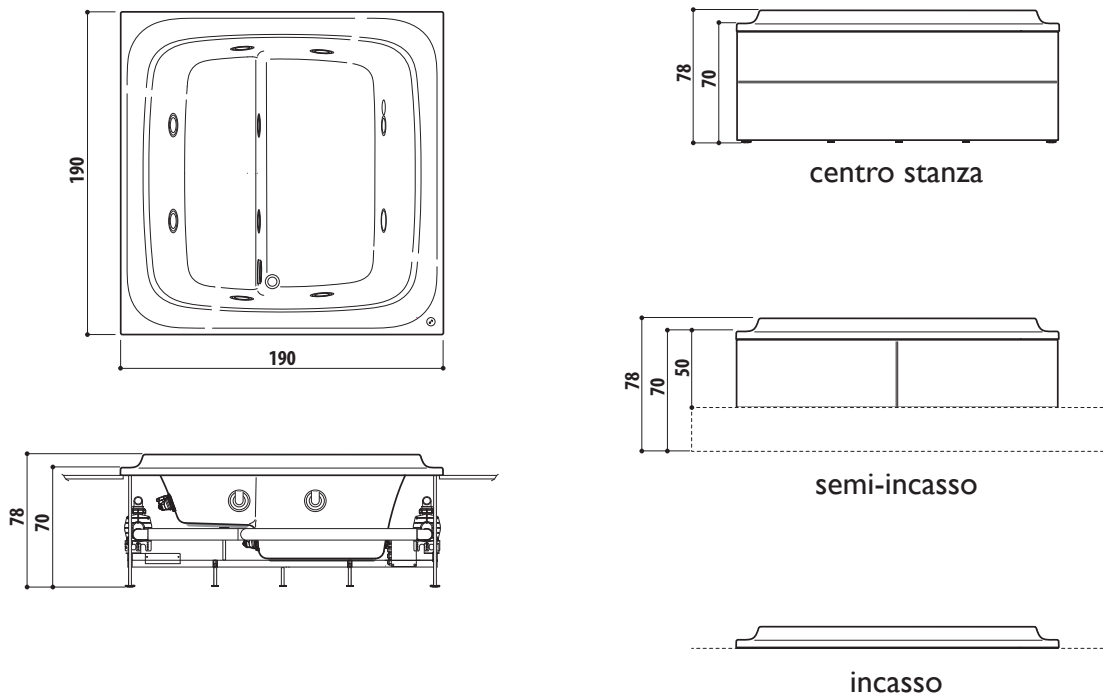

MUSE a parete
versione sinistra

MUSE centro stanza
versione sinistra

SKYLINE™