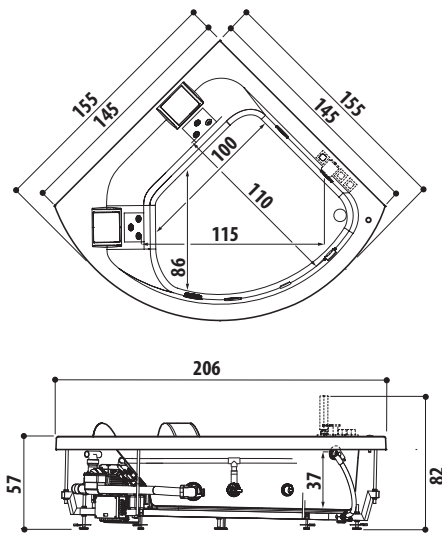

SHARP 70
versione sinistra