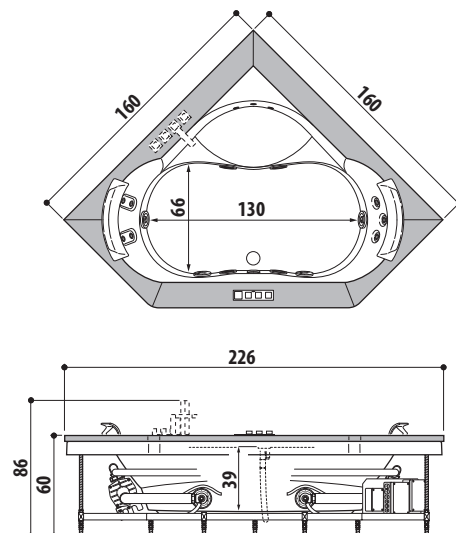

OPALIA Corian®

AURA CORNER 160 stone/wood