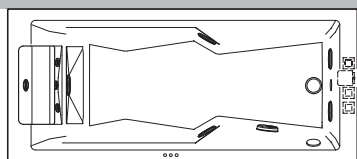

A PARETE

sinistra