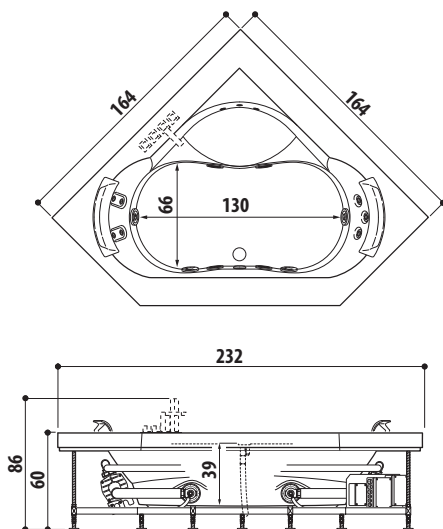

OPALIA

AURA CORNER 160 Corian®