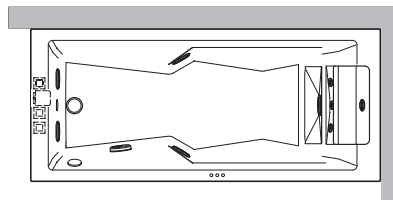

La versione sinistra o destra si identifica in base alla posizione dello schienale della vasca, ponendosi all'esterno della stessa, di fronte ai comandi.

AD ANGOLO

destra

A PARETE

A NICCHIA

A INCASSO