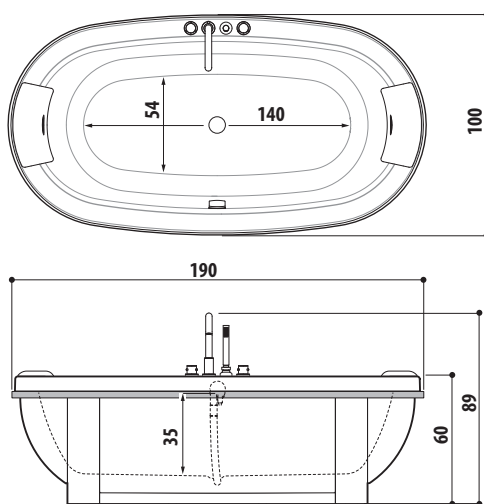

ANIMA DESIGN