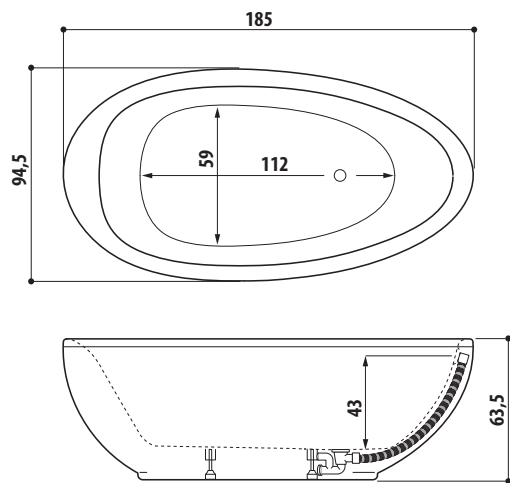

ANIMA DESIGN

Alimentazione elettrica 220/240V - 50 Hz-60 Hz.

SAFETY START

Tutte le vasche idromassaggio sono dotate di un sistema che previene l'avvio accidentale dell'idromassaggio in vasca, in assenza o con un livello d'acqua insufficiente.