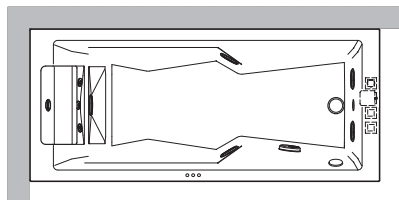

La versione sinistra o destra si identifica in base alla posizione dello schienale della vasca, ponendosi all'esterno della stessa, di fronte ai comandi.

AD ANGOLO

sinistra