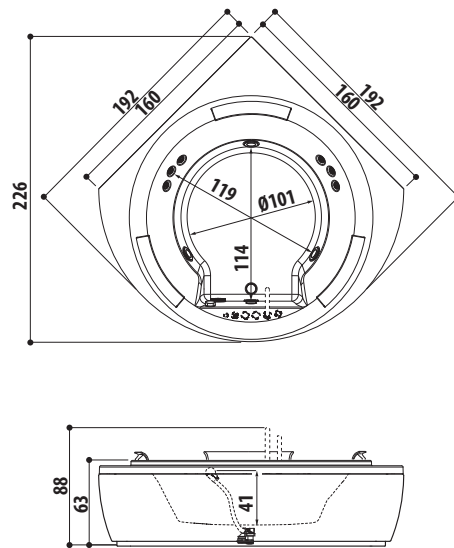

NOVA CORNER