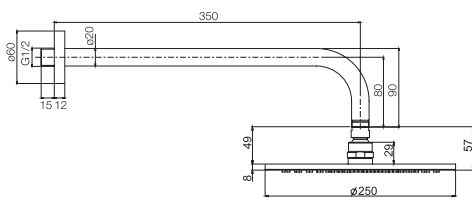

F4409

2 outlets shower set

Brass showerhead Ø 250 mm

- anti-limestone nozzles
- wall mounted bracket mm 350 - 1/2"

Single lever bath/shower mixer for concealed installation

- ABS handshower with antilimestone nozzles

Exposed shower set

- wall shower holder with water connection
- Chromalux flexible hose 1500 mm

MULTIBOX Built-in part for thermostatic mixer

- 2/3 outlets diverter

Душевой комплект на 2 источника

Верхний душ из латуни Ø 250 mm

- анти-кальк диффузоры
- Держатель для монтажа на стену 350 мм-1/2"

Встроенные смесители с переключателем на 2/3 источника

- Ручной душ ABS с защитой от извести анти-кальк

Душевой комплект

- Настенный кронштейн с водоснабжением
- Гибкий шланг хромолюкс 1500 мм

MULTIBOX внутренняя часть для термостатического смесителя

- переключатель на 2/3 источника

€

F4409CR	CR	1.264,70
F4409SN	SN	2.086,70
F4409BS	BS	1.770,50
F4409NS	NS	1.770,50