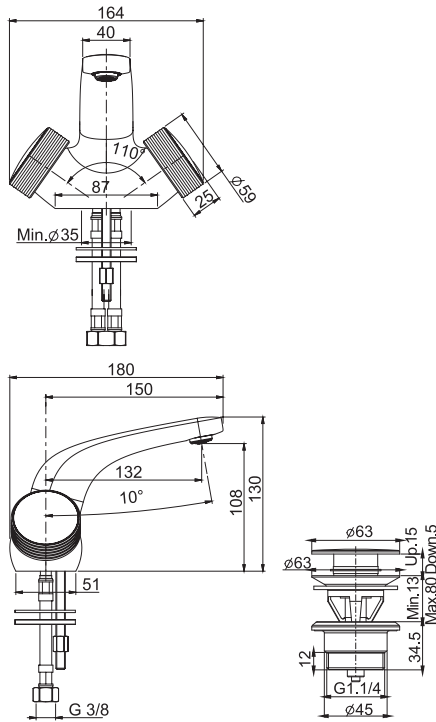

F5621

Wash basin mixer

- **COVERE SOLD SEPARATELY**
- n. 2 flexible hoses 370 mm
- 1"1/4 brass click clack pop-up waste

Смеситель на раковину

- **НАКЛАДКИ ЗАКАЗЫВАЮТСЯ ОТДЕЛЬНО**
- с двумя гибкими шлангами 370 мм
- донный клапан click-clack 1"1/4 с переливом