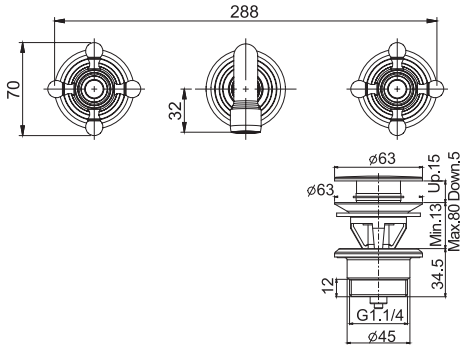

F5081/5 - F5081L/5

Wall mounted three-holes basin mixer

- exposed part only
- 1 1/4 brass click clack pop-up waste
- **built-in part to be ordered separately**

Смеситель для раковины на 3 отверстия настенный

- только внешняя часть
- донный клапан click-clack 1 1/4 с переливом
- **внутренняя часть заказывается отдельно**

spout 160 mm - излив 160 MM

		€
F5081/5CR	CR	450,70
F5081/5SN	SN	743,50
F5081/5OR	OR	892,30
F5081/5OS	OS	969,10
F5081/5BR	BR	743,50
F5081/5RA	RA	743,50

SPOUT 200 MM - ИЗЛИВ 200 MM

		€
F5081L/5CR	CR	477,80
F5081L/5SN	SN	788,10
F5081L/5OR	OR	945,90
F5081L/5OS	OS	1.027,20
F5081L/5BR	BR	788,10
F5081L/5RA	RA	788,10

SPARE PARTS - Запасные детали

F2016
€ 11,60

F2042AF
€ 23,20

SPOUT 160 MM - ИЗЛИВ 160 MM

SPOUT 200MM - ИЗЛИВ 200 MM

Required item to be ordered separately

Данная позиция обязательно заказывается отдельно

Built-in part

внутренняя часть

F2230	€	153,50