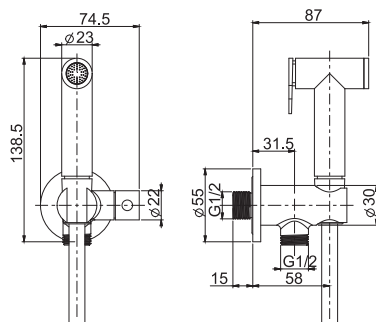

### Kit shut-off

- angle valve
- stainless steel handshower
- flexible stainless steel 1200 mm
- shower holder