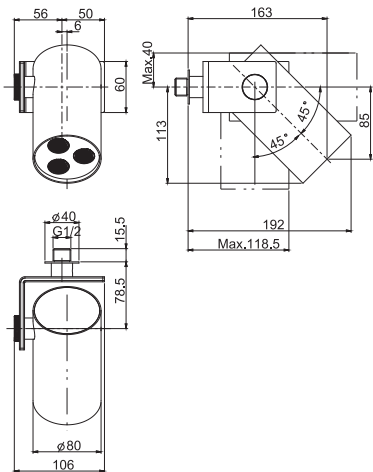

F5918

O3 showerhead

- inside holder version
- 3 rain jets
- 10 l/min minimum consumption
- rotation 90°
- stainless steel