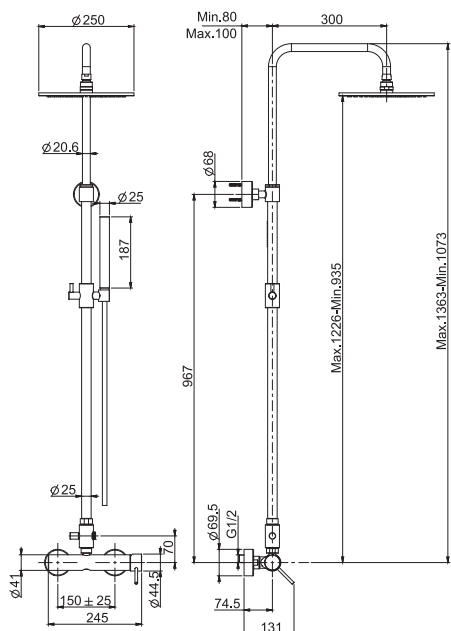

### Shower column with showerhead and shower set

- n. 2 eccentric couplings 1/2"
- adjustable height column
- brass showerhead Ø 250 mm with antilimestone nozzles
- ABS handshower with antilimestone nozzles
- diverter
- Chromalux flexible hose 1500 mm