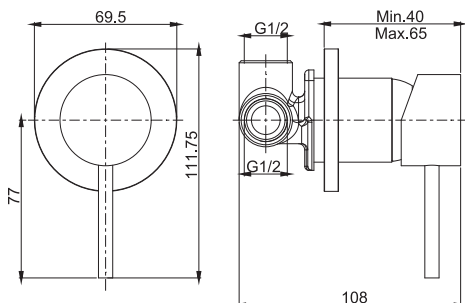

F3073

Single lever bath and shower mixer for concealed installation

- Built-in part F2535 included