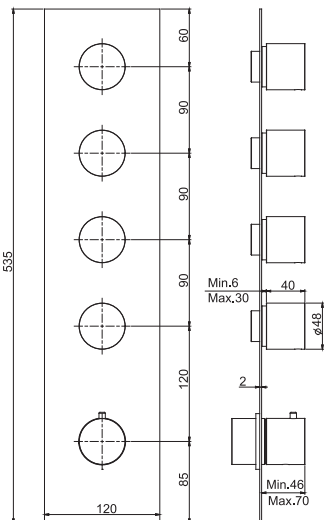

F3089X4

Thermostatic built-in shower mixer

- 4 volume control valves
- safety stop handle 38°
- exposed part only
- horizontal or vertical installation
- **built-in part to be ordered separately**