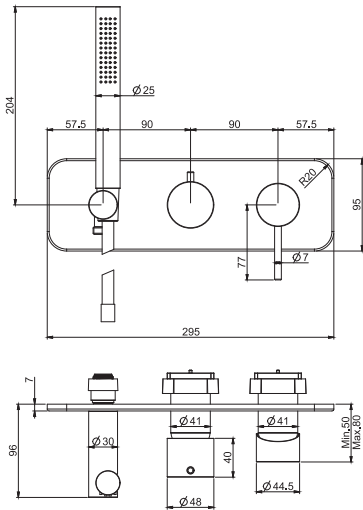

F3049NX2

Single lever bath and shower mixer for concealed installation 2 outlet with shower set

- exposed part only
- wall shower holder with water connection
- ABS handshower with antilimestone nozzles
- Chromalux flexible hose 1500 mm
- **built-in part to be ordered separately**