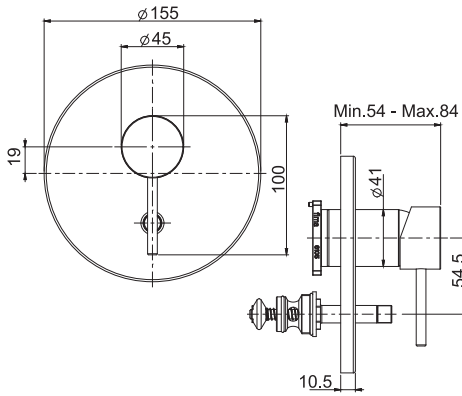

F3079X2

Single lever bath and shower mixer for concealed installation with 2 outlets diverter

- exposed part only
- diverter
- **built-in part to be ordered separately**