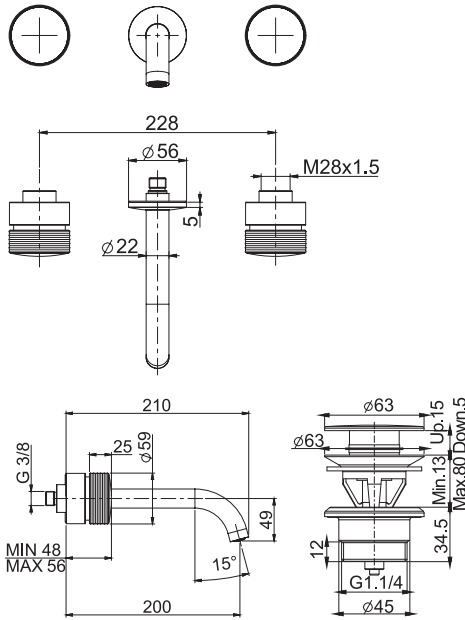

F5601L/5

Wall mounted three-holes basin mixer

- **COVERE SOLD SEPARATELY**
- exposed part only
- 1"1/4 brass click clack pop-up waste
- spout 200 mm
- **built-in part to be ordered separately**

Смеситель для раковины на 3 отверстия настенный

- **НАКЛАДКИ ЗАКАЗЫВАЮТСЯ ОТДЕЛЬНО**
- только внешняя часть
- донный клапан click-clack 1"1/4 с переливом
- Излив 200 мм
- **внутренняя часть заказывается отдельно**

SPOUT 200 MM - ИЗЛИВ 200 MM

		€
F5601L/5HCR	CR	523,20
F5601L/5HSN	SN	863,20
F5601L/5HCN	CN	732,40
F5601L/5HCS	CS	863,20
F5601L/5HBS	BS	732,40
F5601L/5HNS	NS	732,40
F5601L/5HOR	OR	1.035,60
F5601L/5HOS	OS	1.124,70

V COLLECTION

		€
F5601L/5VCR	CR	552,50
F5601L/5VSN	SN	911,70
F5601L/5VCN	CN	773,50
F5601L/5VCS	CS	911,70
F5601L/5VBS	BS	773,50
F5601L/5VNS	NS	773,50
F5601L/5VOR	OR	1.093,70
F5601L/5VOS	OS	1.187,90

X COLLECTION

		€
F5601L/5XCR	CR	585,50
F5601L/5XSN	SN	966,10
F5601L/5XCN	CN	819,60
F5601L/5XCS	CS	966,10
F5601L/5XBS	BS	819,60
F5601L/5XNS	NS	819,60
F5601L/5XOR	OR	1.159,30
F5601L/5XOS	OS	1.258,70

SPARE PARTS - Запасные детали

F2042AF € 23,20	F2492 € 37,20

Required item to be ordered separately

Данная позиция обязательно заказывается отдельно

	CHROM ХРОМ		WHITE MARBLE БЕЛЫЙ МРАМОР		WHITE MATT БЕЛЫЙ МАТОВЫЙ		BLACK MATT ЧЕРНЫЙ МАТОВЫЙ		BLACK MARBLE ЧЕРНЫЙ МРАМОР
C21L	45,00	C24N	192,80	C22L	49,30	C23L	49,30	C25N	192,80
	GOLD ЗОЛОТО		BRUSHED GOLD БРАШИРОВАННОЕ ЗОЛОТО		BRUSHED NICKEL БРАШИРОВАННОЕ НИКЕЛЬ		BLACK CHROME ХРОМ ЧЕРНЫЙ		BRUSHED BLACK CHROME БРАШИРОВАННОЕ ЧЕРНЫЙ
C26L	95,90	C28L	105,50	C29L	73,80	C210L	58,10	C211L	73,80

Required item to be ordered separately

Данная позиция обязательно заказывается отдельно

Built-in part	внутренняя часть	€
• centre to centre 228 mm	• от центра до центра 228 мм	
		F2230 153,50