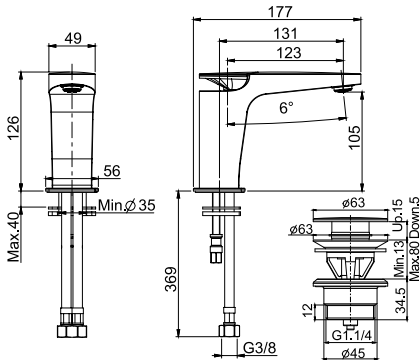

# ECLIPSE

GIUSEPPE BAVUSO DESIGN

**F3901**

**Wash basin mixer**

- n. 2 flexible hoses 370 mm
- 1"1/4 brass click clack pop-up waste
- **this product is available without waste (see page 9)**

**Смеситель на раковину**