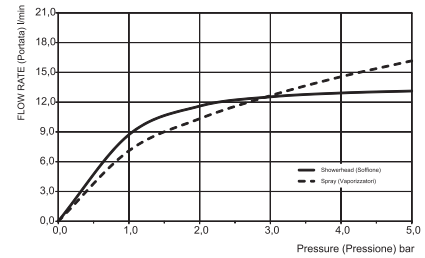

F2902

Hamonia stainless steel ceiling mounted showerhead with LED for chromotherapy

- 500x500 mm
- chromotherapy control with remote control
- anti-limestone nozzles
- n. 6 mist Sprays
- audio bluetooth connection/ playlist selection
- control unit included
- rain flow
- 8 colors RGB LED Lights for chromotherapy

Потолочный душ из нержавеющей стали Hamonia с LED подсветкой для хромотерапии

- 500x500 мм
- контроль хромотерапии с помощью пульта
- анти-кальк диффузоры
- 6 форсунок для мелкого распыления воды
- совмещение аудио/bluetooth (выбор музыки)
- Блок контроля
- дождь
- LED подсветка для хромотерапии, доступны 8 цветов

€

F2902CR CR 4.690,50

OTHER VERSIONS - ДРУГИЕ ВЕРСИИ

1. **POWER SUPPLY**
   БЛОК ПИТАНИЯ
2. **ELECTRONIC CONTROL UNIT**
   ЦЕНТРАЛЬНЫЙ БЛОК
3. **NOT CONNECT (PROVIDED FOR FUTURE EXPANSIONS)**
   НЕ СОЕДИНЯТЬ
   (ПРЕДНАЗНАЧЕННО ДЛЯ ПОСЛЕДУЮЩЕГО РАЗЪЕМА)
4. **CONNECTION TO ANOTHER HARMONIA SHOWERHEAD**
   СОЕДИНЕНИЕ К ДРУГОМУ ВЕРХНЕМУ ДУШУ HARMONIA
5. **REMOTE CONTROL**
   ПУЛЬТ УПРАВЛЕНИЯ
6. **PLUG (NOT SUPPLIED)**
   ВИЛКА (НЕ ПОСТАВЛЯЕТСЯ)