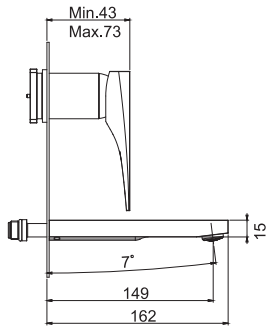

SPOUT 200MM - ИЗЛИВ 200 MM