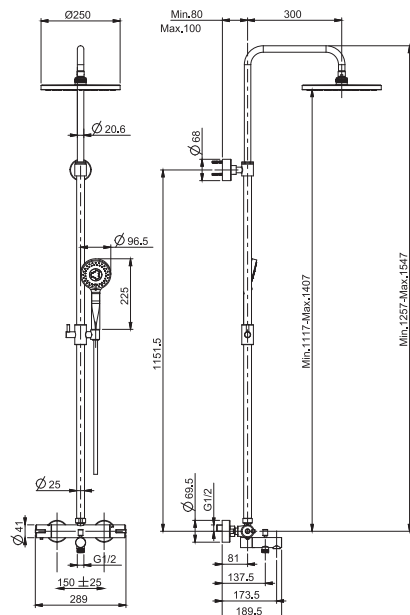

F4884/RP259

Exposed thermostatic bath mixer with shower column, showerhead and shower set

- n. 2 eccentric couplings 1/2"
- ABS showerhead Ø 250 mm
- 3 jets ABS handshower with antilimestone nozzles
- **ABS handles**
- Chromalux flexible hose 1500 mm
- COLD BODY