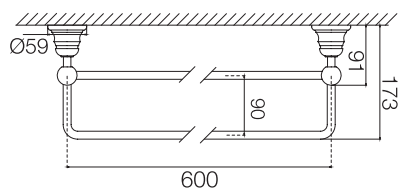

F6061/60

Double towel holder cm 60