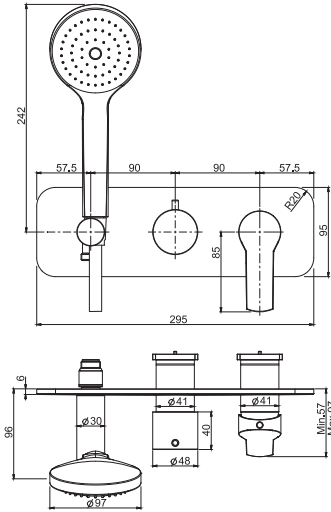

F3789NX2

Single lever bath and shower mixer for concealed installation 2 outlet with shower set

- exposed part only
- wall shower holder with water connection
- ABS handshower with antilimestone nozzles
- Chromalux flexible hose 1500 mm
- **built-in part to be ordered separately**