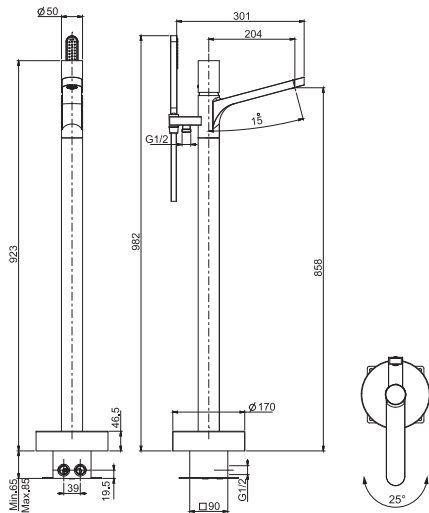

F4164/4

Floor mounted bath mixer

- spout 204 mm
- high floor/aerator 858 mm
- Chromalux flexible hose 1500 mm
- diverter
- ABS handshower with antilimestone nozzles
- rotation tolerance up to 25°
- CN, CS and SN finishes use handshower F2067
- **built-in part to be ordered separately**