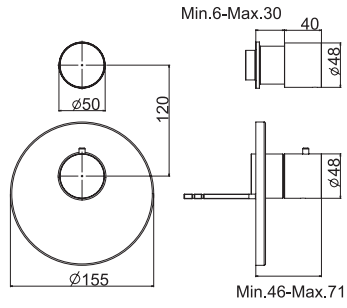

F3083X1

Thermostatic built-in shower mixer

- horizontal or vertical installation
- exposed part only
- safety stop handle 38°
- volume control valve
- **built-in part to be ordered separately**