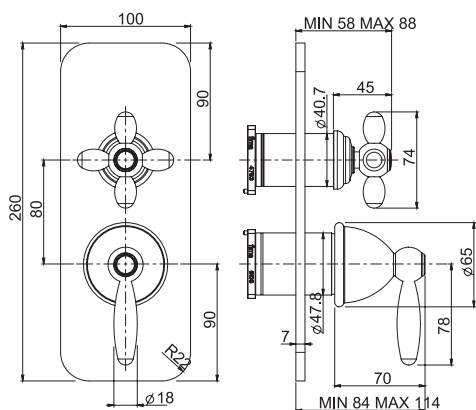

F5009X2

Single lever bath and shower mixer for concealed installation with 2 outlets diverter

- diverter
- exposed part only
- metal plate
- **built-in part to be ordered separately**

Встроенный смеситель с переключателем на 2 источника

- переключатель
- только внешняя часть
- Пластина из Металлические
- **внутренняя часть заказывается отдельно**

		€
F5009X2CR	CR	279,60
F5009X2SN	SN	461,40
F5009X2OR	OR	553,60
F5009X2OS	OS	601,20
F5009X2BR	BR	461,40
F5009X2RA	RA	461,40

SPARE PARTS - Запасные детали

F2001
€ 51,50

Required item to be ordered separately

Данная позиция обязательно заказывается отдельно

Built-in part

внутренняя часть

F3000 142,50

F5009X6

Built-in mixer with 2/3 outlets diverter

- 2/3 outlets diverter
- exposed part only
- metal plate
- **built-in part to be ordered separately**

Встроенный смеситель с переключателем на 2/3 источника

- переключатель на 2/3 источника
- только внешняя часть
- Пластина из Металлические
- **внутренняя часть заказывается отдельно**

		€
F5009X6CR	CR	432,40
F5009X6SN	SN	713,50
F5009X6OR	OR	856,30
F5009X6OS	OS	929,60
F5009X6BR	BR	713,50
F5009X6RA	RA	713,50

SPARE PARTS - Запасные детали

F2001
€ 51,50

F2629
€ 87,80

Required item to be ordered separately

Данная позиция обязательно заказывается отдельно

Built-in part

внутренняя часть

F4000 213,50