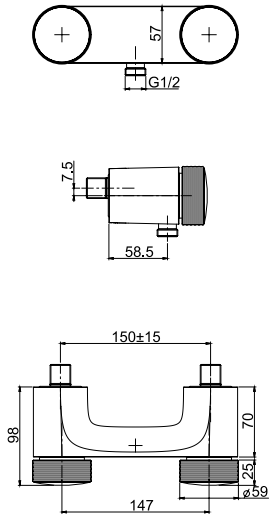

F5605/1

Exposed shower tap without shower set

- **COVERE SOLD SEPARATELY**
- n. 2 eccentric couplings 1/2"

Смеситель для душа внешнего монтажа без душевого комплекта

- **НАКЛАДКИ ЗАКАЗЫВАЮТСЯ ОТДЕЛЬНО**
- 2 подвода воды 1/2 с эксцентриком

	H COLLECTION	€
F5605/1HCR	CR	545,30
F5605/1HSN	SN	899,60
F5605/1HCN	CN	763,30
F5605/1HCS	CS	899,60
F5605/1HBS	BS	763,30
F5605/1HNS	NS	763,30
F5605/1HOR	OR	1.079,60
F5605/1HOS	OS	1.172,30

	V COLLECTION	€
F5605/1VCR	CR	574,50
F5605/1VSN	SN	947,80
F5605/1VCN	CN	803,70
F5605/1VCS	CS	947,80
F5605/1VBS	BS	803,70
F5605/1VNS	NS	803,70
F5605/1VOR	OR	1.137,50
F5605/1VOS	OS	1.235,10

	X COLLECTION	€
F5605/1XCR	CR	607,60
F5605/1XSN	SN	1.002,70
F5605/1XCN	CN	850,70
F5605/1XCS	CS	1.002,70
F5605/1XBS	BS	850,70
F5605/1XNS	NS	850,70
F5605/1XOR	OR	1.202,90
F5605/1XOS	OS	1.306,40

SPARE PARTS - Запасные детали

Required item to be ordered separately

Данная позиция обязательно заказывается отдельно

CHROM ХРОМ	WHITE MARBLE БЕЛЫЙ МРАМОР	WHITE MATT БЕЛЫЙ МАТОВЫЙ	BLACK MATT ЧЕРНЫЙ МАТОВЫЙ	BLACK MARBLE ЧЕРНЫЙ МРАМОР
C21L 45,00	C24N 192,80	C22L 49,30	C23L 49,30	C25N 192,80
GOLD ЗОЛОТО	BRUSHED GOLD БРАШИРОВАННОЕ ЗОЛОТО	BRUSHED NICKEL БРАШИРОВАННОЕ НИКЕЛЬ	BLACK CHROME ХРОМ ЧЕРНЫЙ	BRUSHED BLACK CHROME БРАШИРОВАННОЕ ЧЕРНЫЙ
C26L 95,90	C28L 105,50	C29L 73,80	C210L 58,10	C211L 73,80