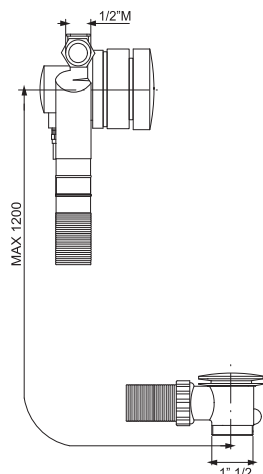

€
F2003ERCR	CR	169,80
F2003ERSN	SN	280,20
F2003ERCN	CN	237,70
F2003ERCS	CS	280,20
F2003ERBS	BS	237,70
F2003ERNS	NS	237,70
F2003EROR	OR	336,20
F2003EROS	OS	365,10
F2003ERBR	BR	280,20
F2003ERRA	RA	280,20