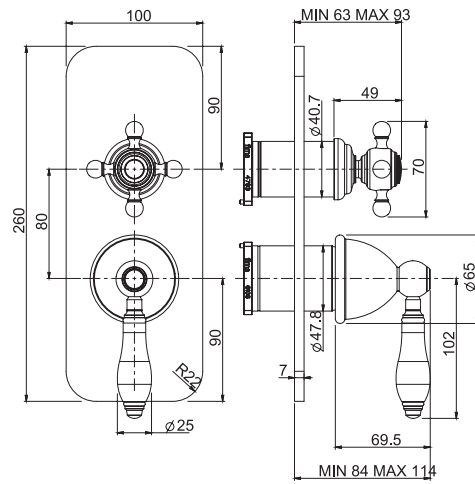

F5409X6

Built-in mixer with 2/3 outlets diverter

- exposed part only
- 2/3 outlets diverter
- metal plate
- **built-in part to be ordered separately**

Встроенный смеситель с переключателем на 2/3 источника

- только внешняя часть
- переключатель на 2/3 источника
- Пластина из Металлические
- **внутренняя часть заказывается отдельно**