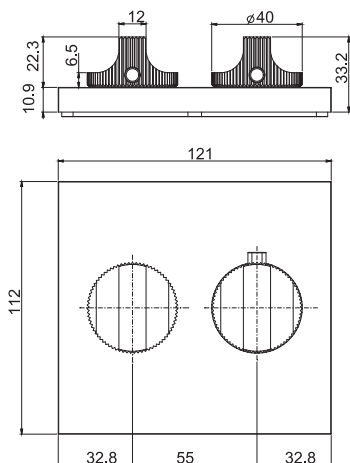

F5921

Concealed thermostatic mixer Switch

- exposed part only
- thermostatic knob
- flow regulating knob
- **on/off water flow button to be ordered separately**
- **built-in part to be ordered separately**