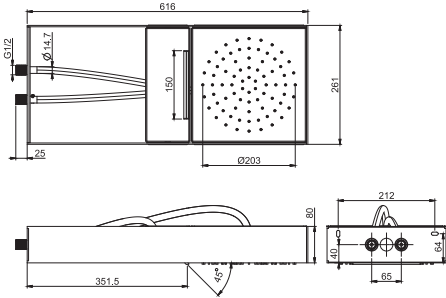

F2992B

Wall mounted Moove showerhead with white frame

- white matt frame in stainless steel
- tube in clear silicone
- two sliding modules for water supply
- rain flow
- cascade flow
- easy clean system
- the different finishings refer to the sliding module for water delivery

Верхний душ Моове настенного монтажа в белой матовой раме

- Панель из нержавеющей стали окрашенной в белый
- передвижной модуль подачи воды
- выдвижной модуль подачи воды
- дождь
- Каскад
- система лёгкой очистки
- различные варианты покрытий относятся к модулю подачи воды