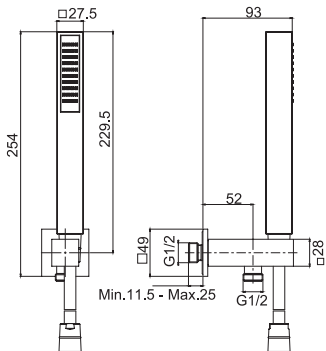

F3979

2 outlets shower set

Brass showerhead 250x250 mm

- anti-limestone nozzles
- wall mounted bracket mm 350 - 1/2"
- ABS handshower with antilimestone nozzles

Single lever bath/shower mixer for concealed installation

- 2 outlets diverter

Exposed shower set

- wall shower holder with water connection

Built-in part FIMABOX

Душевой комплект на 2 источника

Верхний душ из латуни 250x250 мм

- анти-кальк диффузоры
- Держатель для монтажа на стену 350 мм-1/2"
- Ручной душ ABS с защитой от известки анти-кальк

Встроенный смеситель с переключателем на 2 источника

- переключатель на 2 источника

Душевой комплект

- Настенный кронштейн с водоснабжением

внутренняя часть FIMABOX

€

F3979CR	CR	980,60
F3979BS	BS	1.372,80
F3979NS	NS	1.372,80