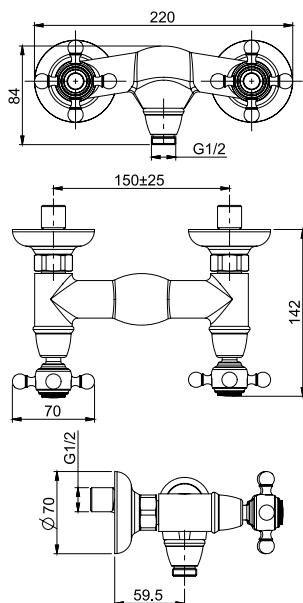

### Exposed shower tap without shower set

- n. 2 eccentric couplings 1/2"