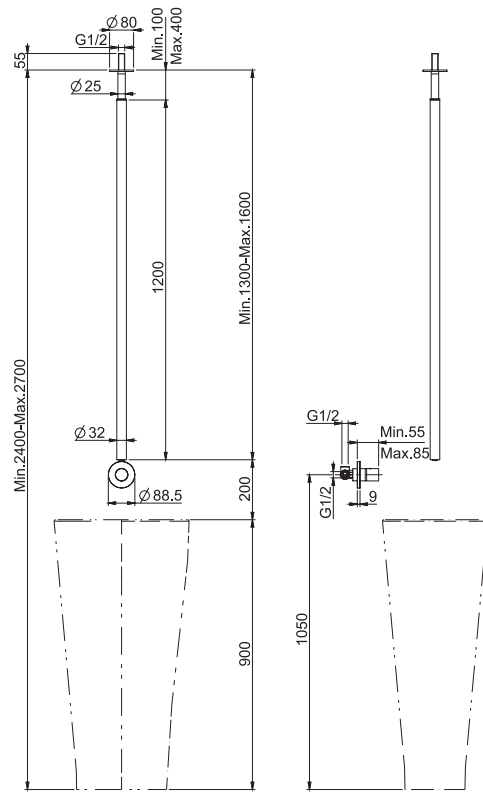

F4181

Built-in basin mixer with ceiling mounted spout

- minimum spout length 1300 mm
- maximum spout length 1600 mm
- exposed part only
- this product is without pop-up waste
- **built-in part to be ordered separately**

Встроенный смеситель с потолочным изливом

- Минимальная длина излива 1300 мм
- Максимальная длина излива 1600 мм
- только внешняя часть
- Этот продукт без донного клапана
- **внутренняя часть заказывается отдельно**

		€
F4181CR	CR	1.559,70
F4181SN	SN	2.573,60
F4181CN	CN	2.183,60
F4181CS	CS	2.573,60

5,2 kg

23 x 156 x 19 cm

SPARE PARTS - Запасные детали

F2036/1
€ 50,20

F2693
€ 10,40

Requested item for installation on plasterboard

Данная позиция необходима для установки в стену из гипсокартона

Ceiling mounted cover plate

Потолочная панель

	€
F2648	171,00

Required item to be ordered separately

Данная позиция обязательно заказывается отдельно

Built-in part

внутренняя часть

		€
F2535CR	CR	52,70
F2535SN	SN	91,80
F2535CN	CN	74,70
F2535CS	CS	91,80