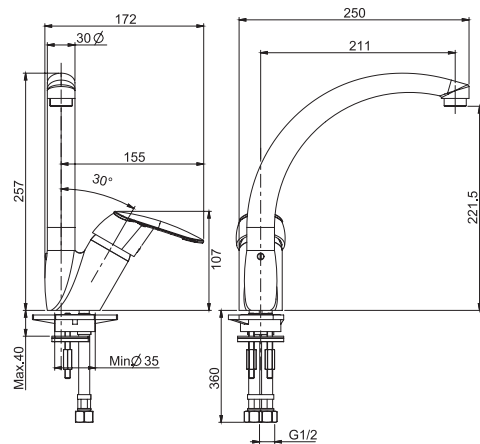

F3207/2

Kitchen mixer

- n. 2 flexible hoses 370 mm
- swivel spout

Смеситель для кухни

- с двумя гибкими шлангами 370 мм
- вращающийся излив

		€
F3207/2CR	CR	192,00

OTHER VERSIONS - ДРУГИЕ ВЕРСИИ

SPARE PARTS - Запасные детали

F2001
€ 51,50

F2014
€ 11,40

F2405
€ 54,40

F3207ND

Low pressure kitchen mixer

- for undersink instantaneous electric water heaters
- No. 1 connecting hose tap-water heater 500 mm
- No. 1 cold water supply hose 350 mm with flow rate limiter 6 l/min.

Смеситель для кухни для подогретой воды под низким давлением

- для использования с электрическим водонагревателем, установленным под раковиной
- 1 шланг 500 мм для соединения смеситель/нагреватель
- 1 шланг для подачи холодной воды 350 мм с ограничением пропускной способности 6 л/мин