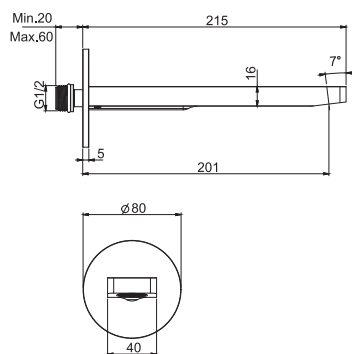

### Wall mounted bath spout

- spout 201 mm
- 1/2" thread