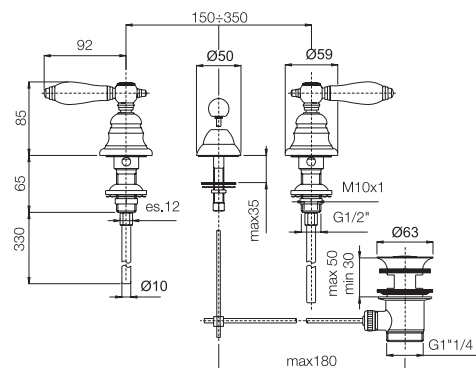

F5422

Three-holes bidet tap

- n. 2 flexible hoses 370 mm
- pop-up waste 1"1/4

Смеситель для биде на 3 отверстия

- с двумя гибкими шлангами 370 мм
- Донный клапан 1"1/4