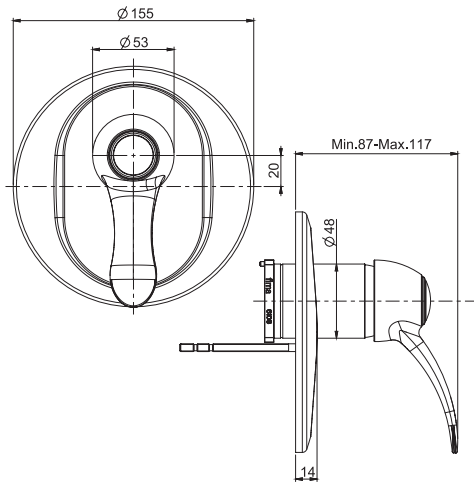

F3309X1 - F3369X1

Single lever bath and shower mixer for concealed installation

- exposed part only
- metal plate
- **built-in part to be ordered separately**

Встроенный смеситель для душа

- только внешняя часть
- Пластина из Металлические
- **внутренняя часть заказывается отдельно**