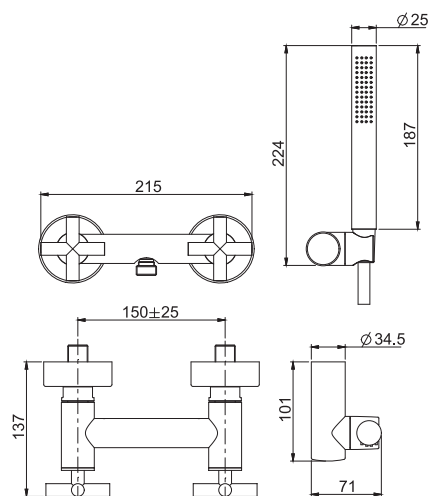

F5305/1

Exposed shower tap without shower set

- n. 2 eccentric couplings 1/2"

Смеситель для душа внешнего монтажа без душевого комплекта

- 2 подвода воды 1/2 с эксцентриком

		€
F5305/1CR	CR	418,60
F5305/1SN	SN	690,70
F5305/1CN	CN	586,40
F5305/1CS	CS	690,70
F5305/1BS	BS	586,40
F5305/1NS	NS	586,40

10

2,2 kg

23 x 25 x 8 cm

SPARE PARTS - Запасные детали

F2042AF
€ 23,20

F5305

Exposed shower tap with shower set

- n. 2 eccentric couplings 1/2"
- Chromalux flexible hose 1500 mm
- shower holder
- ABS handshower with antilimestone nozzles

Смеситель для душа внешнего монтажа с душевым комплектом

- 2 подвода воды 1/2 с эксцентриком
- Гибкий шланг хромалюкс 1500 мм
- держатель для душа
- Ручной душ ABS с защитой от извести анти-кальк

		€
F5305CR	CR	453,90
F5305SN	SN	748,80
F5305CN	CN	635,70
F5305CS	CS	748,80
F5305BS	BS	635,70
F5305NS	NS	635,70

5

2,8 kg

23 x 25 x 16 cm

SPARE PARTS - Запасные детали

F2042AF
€ 23,20