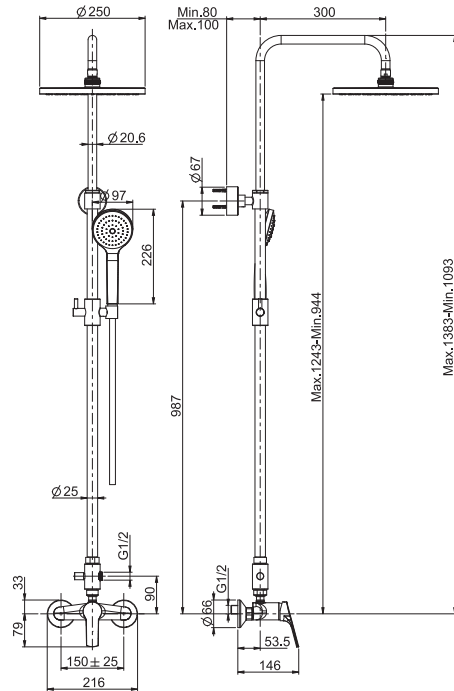

### Shower column with showerhead and shower set

- adjustable height column
- n. 2 eccentric couplings 1/2"
- ABS showerhead with antilimestone nozzles
- ABS showerhead Ø 250 mm
- Chromalux flexible hose 1500 mm
- diverter