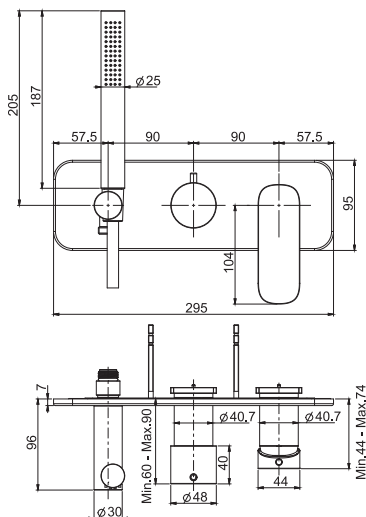

F3739NX2

Single lever bath and shower mixer for concealed installation 2 outlet with shower set

- exposed part only
- Chromalux flexible hose 1500 mm
- wall shower holder with water connection
- ABS handshower with antilimestone nozzles
- diverter
- **built-in part to be ordered separately**