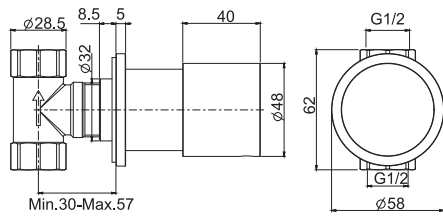

F3093/1

Volume control valve 1/2"

- exposed part only
- built-in part to be ordered separately

Клапан контроля 1/2

- только внешняя часть
- внутренняя часть заказывается отдельно

F3093/1INOX **INOX** 210,30 €

Required item to be ordered separately

Данная позиция обязательно заказывается отдельно

Built-in part

внутренняя часть

F2220 € 68,70