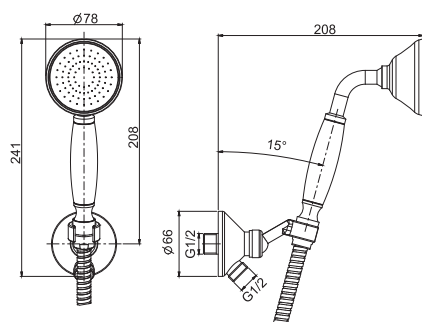

F2287/7

Exposed shower set

- wall shower holder with water connection
- brass handshower
- brass flex hose 1500 mm