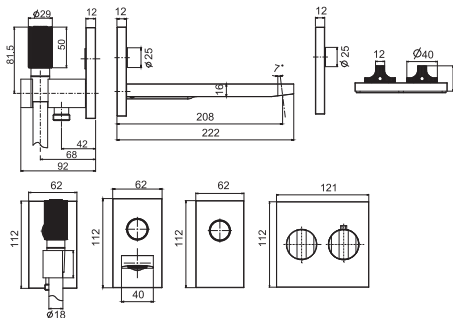

F5947

Switch built-in thermostatic bath mixer with three outlets

Built-in thermostatic mixer

- thermostatic knob
- flow regulating knob

Hand shower complete with water intake, shower holder and hose

- on/off water flow push button
- flexible 1500 mm in black
- wall shower holder with water connection
- brass handshower with antilimestone nozzles

On/off Switch button

- on/off water flow push button

Wall mounted spout

- spout 220 mm
- **built-in part to be ordered separately**