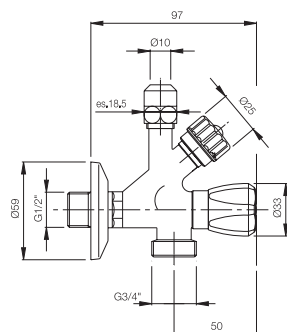

F209/1CR	CR	37,00