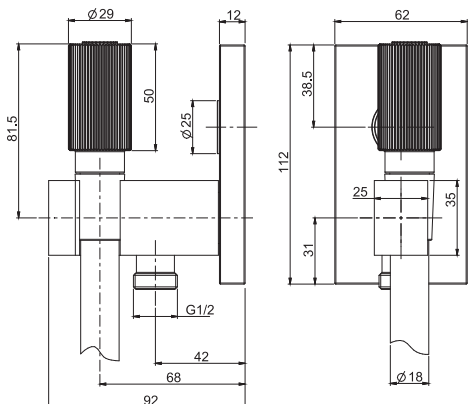

F5925

Hand shower complete of water intake, support and hose

- exposed part only
- on/off water flow push button
- wall shower holder with water connection
- flexible 1500 mm in black
- brass handshower with antilimestone nozzles
- rain flow
- **Control module F5921 to be ordered separately**
- **built-in part to be ordered separately**