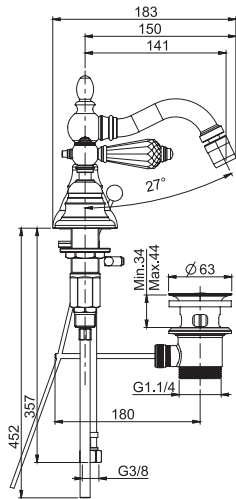

F5402C

Three-holes bidet mixer with swivel spout

- n. 2 flexible hoses 370 mm
- swivel spout
- pop-up waste 1"1/4