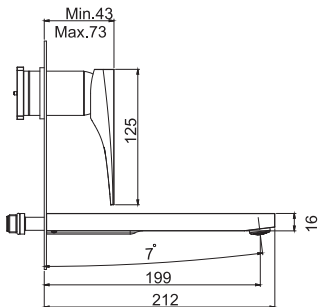

F3971VX5 - F3971VLX5

Wall mounted wash basin mixer

- exposed part only
- 1"1/4 brass click clack pop-up waste
- metal plate
- **built-in part to be ordered separately**

Смеситель для раковины для настенного монтажа

- только внешняя часть
- донный клапан click-clack 1"1/4 с переливом
- Пластина из Металлические
- **внутренняя часть заказывается отдельно**

SPOUT 150 MM - ИЗЛИВ 150 MM

		€
F3971VX5CR	CR	464,80
F3971VX5SN	SN	767,00
F3971VX5CN	CN	650,80
F3971VX5CS	CS	767,00
F3971VX5BS	BS	650,80
F3971VX5NS	NS	650,80
F3971VX5OR	OR	920,40
F3971VX5OS	OS	999,40
F3971VX5BR	BR	767,00
F3971VX5RA	RA	767,00

SPOUT 200 MM - ИЗЛИВ 200 MM

		€
F3971VLX5CR	CR	513,00
F3971VLX5SN	SN	846,50
F3971VLX5CN	CN	718,20
F3971VLX5CS	CS	846,50
F3971VLX5BS	BS	718,20
F3971VLX5NS	NS	718,20
F3971VLX5OR	OR	1.015,80
F3971VLX5OS	OS	1.103,00
F3971VLX5BR	BR	846,50
F3971VLX5RA	RA	846,50

6

1,75 kg

19 x 38 x 9 cm

SPARE PARTS - Запасные детали

F2036/1
€ 50,20

F2693
€ 10,40

Required item to be ordered separately

Данная позиция обязательно заказывается отдельно

Built-in part

внутренняя часть

€

F3600

202,00