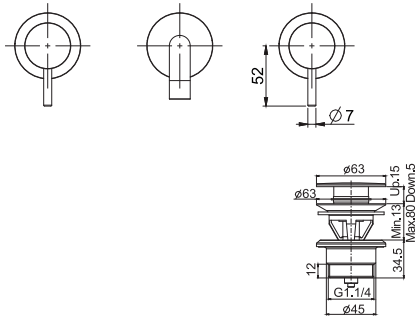

F3161/5 - F3161L/5

Wall mounted wash basin mixer

- exposed part only
- 1"1/4 brass click clack pop-up waste
- **built-in part to be ordered separately**

SPOUT 150 MM - ИЗЛИВ 150 MM