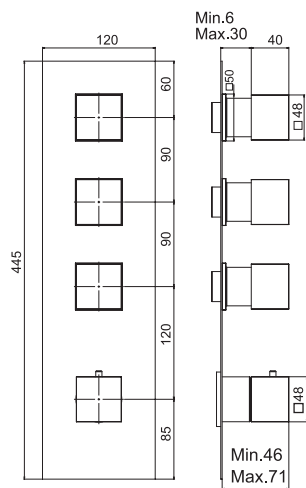

3 outlets thermostatic shower set

Wall mounted showerhead

- cascade flow
- rain flow

Built-in thermostatic mixer

- ABS handshower with antilimestone nozzles
- 3 volume control valves
- safety stop handle 38°

Exposed shower set

- wall shower holder with water connection
- Chromalux flexible hose 1500 mm

Built-in part for thermostatic mixer

- inlets G 3/4"
- 3 outlet 1/2"