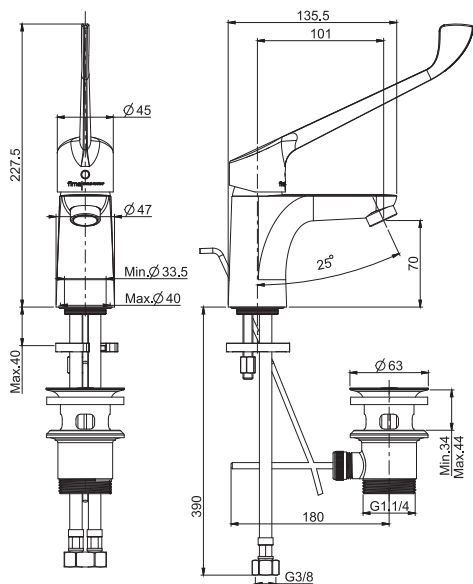

Смеситель на раковину для лечебных учреждений

- с двумя гибкими шлангами 370 мм
- Донный клапан 1"1/4

ENERGY
SAVING CARTRIDGE

€

F3831/LCCR.ES	CR	109,10

WITHOUT POP WASTE
БЕЗ ДОННОГО КЛАПАНА

€

F3831/LCCR.1.ES	CR	109,10

SPARE PARTS - Запасные детали

F2274
€ 53,40

F2974
€ 12,00