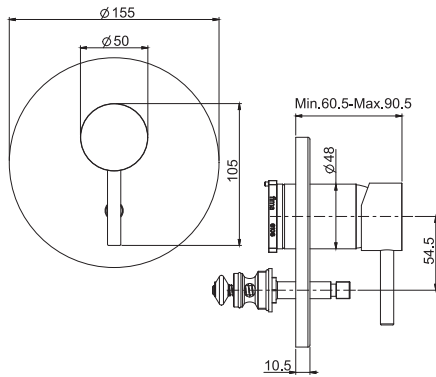

F5309X2

Single lever bath and shower mixer for concealed installation with 2 outlets diverter

- diverter
- exposed part only
- metal plate
- **built-in part to be ordered separately**