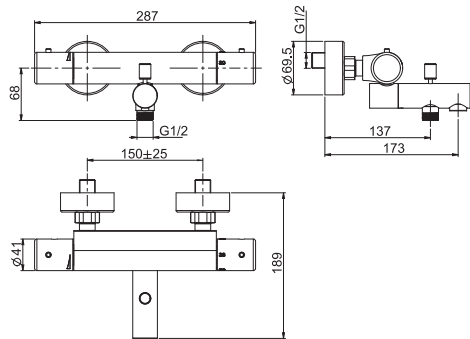

F4284/1

Exposed thermostatic bath mixer without shower set WITH METAL HANDLES

- n. 2 eccentric couplings 1/2"
- water saving 50%
- diverter
- COLD BODY