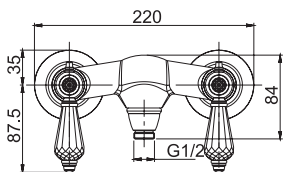

### Exposed shower tap without shower set

- n. 2 eccentric couplings 1/2"