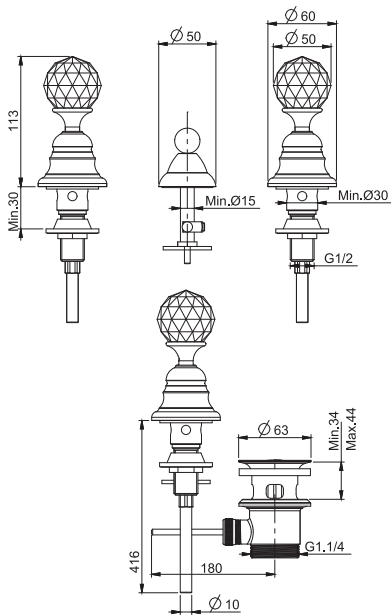

Смеситель для биде на 3 отверстия

- с двумя гибкими шлангами 370 мм
- Донный клапан 1"1/4

		€
F5102CCR	CR	626,70
F5102CSN	SN	853,50
F5102COR	OR	996,70
F5102COS	OS	1.347,40
F5102CBR	BR	853,50
F5102CRA	RA	853,50