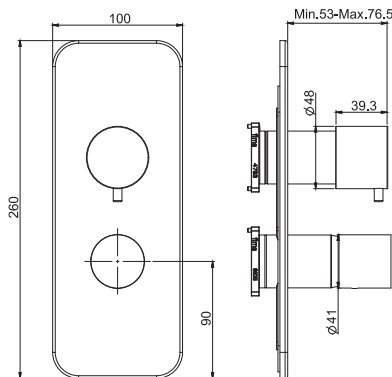

F4169X6

Built-in mixer with 2/3 outlets diverter

- 2/3 outlets diverter
- exposed part only
- **built-in part to be ordered separately**