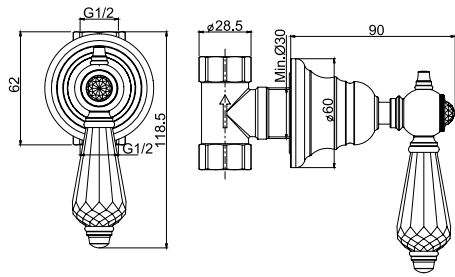

F5413/1C

Volume control valve 1/2"

- exposed part only
- **built-in part to be ordered separately**

Клапан контроля 1/2

- только внешняя часть
- **внутренняя часть заказывается отдельно**

		€
F5413/1CCR	CR	302,80
F5413/1CSN	SN	414,70
F5413/1COR	OR	484,60
F5413/1COS	OS	651,00
F5413/1CBR	BR	414,70
F5413/1CRA	RA	414,70

		€
F5413/1CBCR	CR	504,80
F5413/1CBSN	SN	604,30
F5413/1CBOR	OR	692,60
F5413/1CBOS	OS	1.085,10
F5413/1CBBR	BR	604,30
F5413/1CBRA	RA	604,30

		€
F5413/1CNCR	CR	504,80
F5413/1CNSN	SN	604,30
F5413/1CNOR	OR	692,60
F5413/1CNOS	OS	1.085,10
F5413/1CNBR	BR	604,30
F5413/1CNRA	RA	604,30

Required item to be ordered separately

Данная позиция обязательно заказывается отдельно

Built-in part

внутренняя часть

F2220	€	68,70