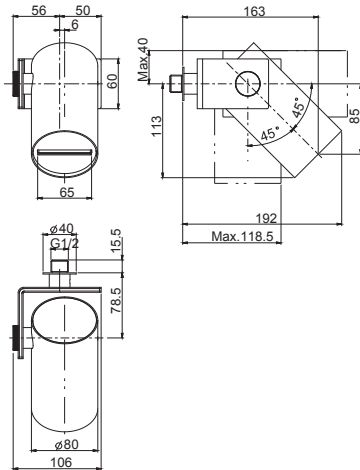

F5919

O3 showerhead

- inside holder version
- cascade flow
- 10 l/min minimum consumption
- rotation 90°
- stainless steel