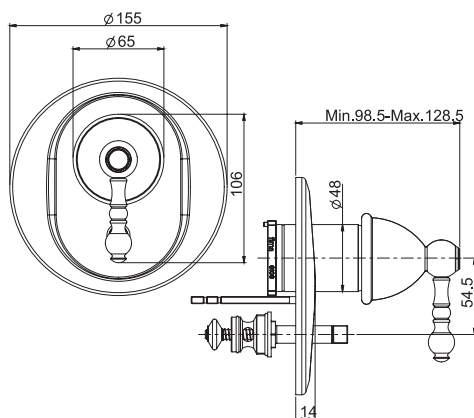

F5089X2

Single lever bath and shower mixer for concealed installation with 2 outlets diverter

- diverter
- exposed part only
- metal plate
- **built-in part to be ordered separately**

Встроенный смеситель с переключателем на 2 источника

- переключатель
- только внешняя часть
- Пластина из Металлические
- **внутренняя часть заказывается отдельно**