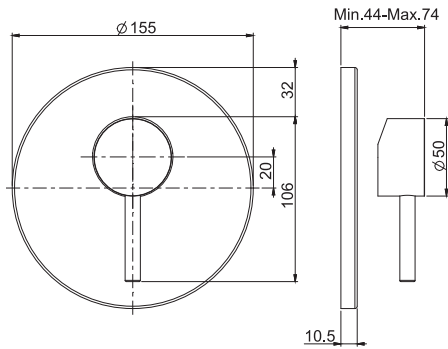

F5309/1

Single lever bath and shower mixer for concealed installation

- exposed part only
- metal plate
- **built-in part to be ordered separately**