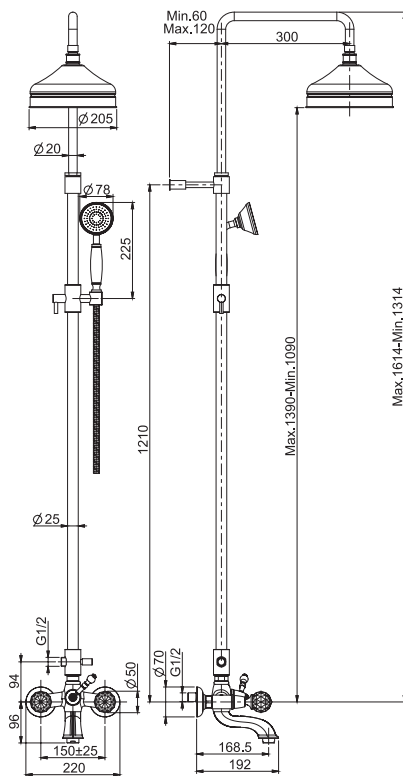

Смеситель внешнего монтажа с душевой стойкой, верхним душем и душевым комплектом

- 2 подвода воды 1/2 с эксцентриком
- регулируемая высота
- Верхний душ из латуни Ø 200 мм
- Гибкий шланг из латуни 1500 мм
- переключатель
- ручной душ из латуни

€

F5084/2CCR	CR	1.641,20
F5084/2CSN	SN	2.615,20
F5084/2COR	OR	3.123,90
F5084/2COS	OS	3.528,70
F5084/2CBR	BR	2.615,20
F5084/2CRA	RA	2.615,20