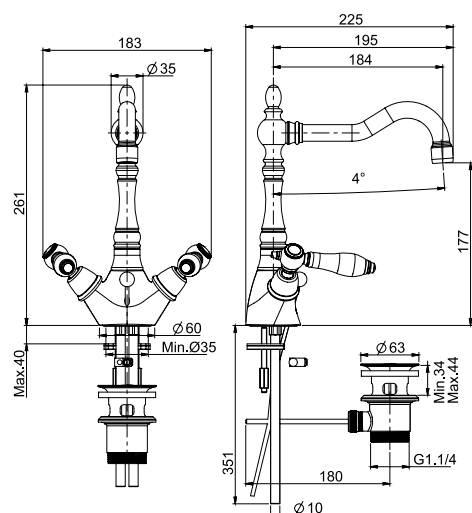

### Wash basin mixer with swivel spout

- n. 2 flexible hoses 370 mm
- swivel spout
- pop-up waste 1"1/4