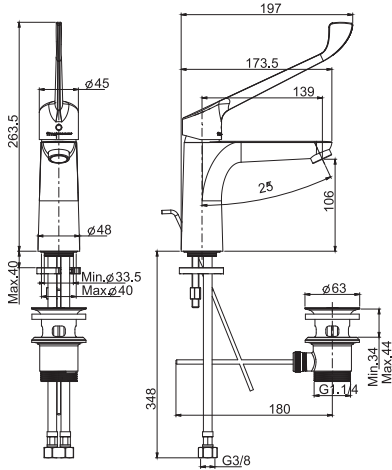

F3831L/LC

Wash basin mixer with clinical handle

- n. 2 flexible hoses 370 mm