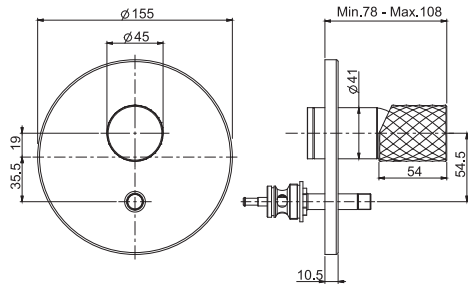

F3039X2

Single lever bath and shower mixer for concealed installation with 2 outlets diverter

- exposed part only
- diverter
- metal plate
- **built-in part to be ordered separately**

Встроенный смеситель с переключателем на 2 источника

- только внешняя часть
- переключатель
- Пластина из Металлические
- **внутренняя часть заказывается отдельно**

G COLLECTION

€

F3039X2GCR	CR	430,60
F3039X2GSN	SN	710,50
F3039X2GCN	CN	603,30
F3039X2GCS	CS	710,50
F3039X2GBS	BS	603,30
F3039X2GNS	NS	603,30
F3039X2GOR	OR	852,70
F3039X2GOS	OS	925,90

V COLLECTION

€

F3039X2VCR	CR	464,00
F3039X2VSN	SN	765,80
F3039X2VCN	CN	650,20
F3039X2VCS	CS	765,80
F3039X2VBS	BS	650,20
F3039X2VNS	NS	650,20
F3039X2VOR	OR	918,90
F3039X2VOS	OS	997,80

X COLLECTION

€

F3039X2XCR	CR	542,00
F3039X2XSN	SN	894,30
F3039X2XCN	CN	759,40
F3039X2XCS	CS	894,30
F3039X2XBS	BS	759,40
F3039X2XNS	NS	759,40
F3039X2XOR	OR	1.073,30
F3039X2XOS	OS	1.165,40

12

0,8 kg

17 x 20 x 11 cm

SPARE PARTS - Запасные детали

F2036
€ 50,20

Required item to be ordered separately

Данная позиция обязательно заказывается отдельно

Built-in part

внутренняя часть

€

F3000 142,50