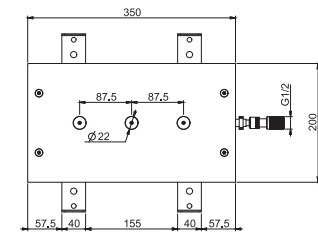

F2815

Ceiling mounted stainless steel showerhead Modular

- mist sprays
- 350mm x 200mm