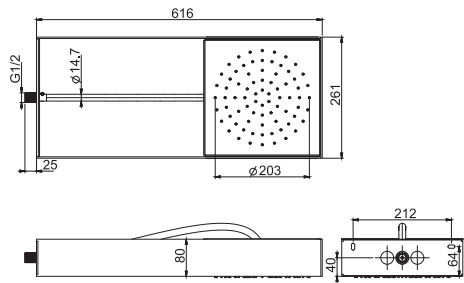

F2991N

Wall mounted Moove showerhead with black frame

- black matt frame in stainless steel
- tube in clear silicone
- sliding module for water supply
- rain flow
- easy clean system
- the different finishings refer to the sliding module for water delivery