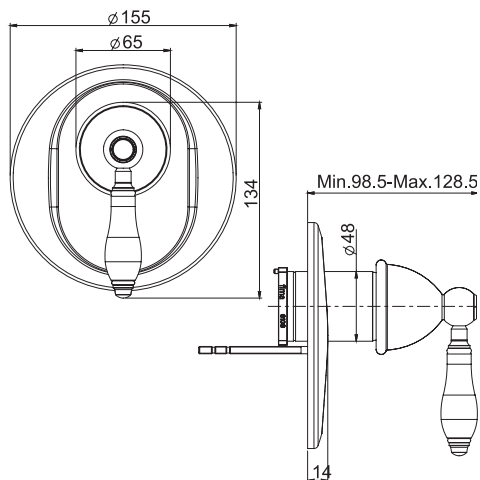

F5409X1

Single lever bath and shower mixer for concealed installation

- exposed part only
- metal plate
- **built-in part to be ordered separately**