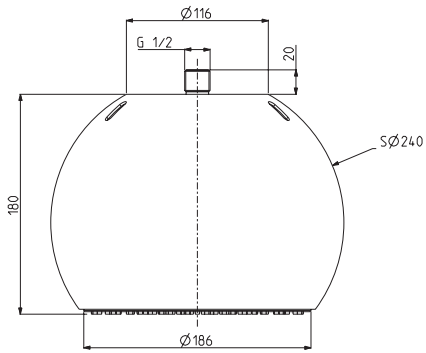

F2340/1

Ceiling mounted Sfera brass showerhead

- Ø 200 mm

верхний душ-сфера из латуни, потолочный.

- Ø 200 мм

€