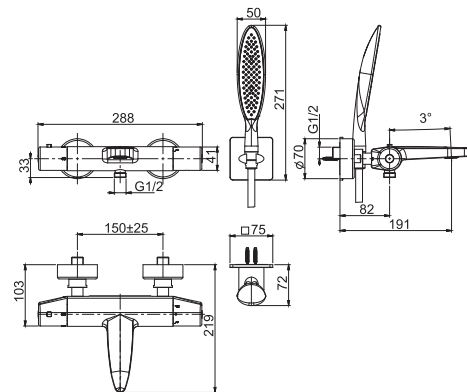

F4204

Exposed thermostatic bath mixer with shower set WITH METAL HANDLES

- n. 2 eccentric couplings 1/2"
- stainless steel braided flexible hose 1500 mm
- ABS handshower with antilimestone nozzles
- shower holder
- diverter
- COLD BODY