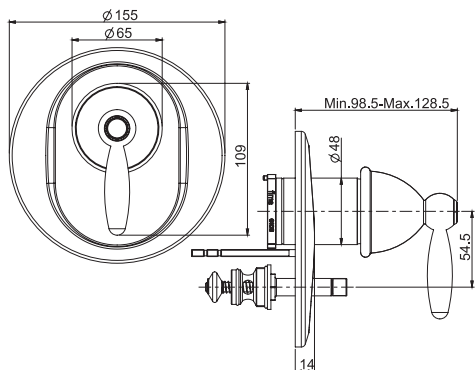

F5009X2

Single lever bath and shower mixer for concealed installation with 2 outlets diverter

- diverter
- exposed part only
- metal plate
- **built-in part to be ordered separately**