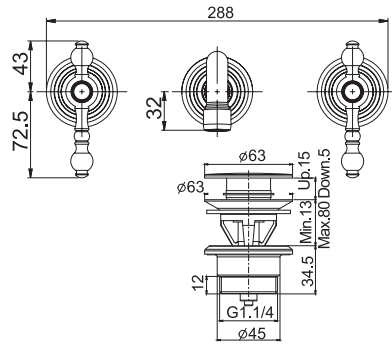

F5051/5 - F5051L/5

Wall mounted three-holes basin mixer

- exposed part only
- 1"1/4 brass click clack pop-up waste
- **built-in part to be ordered separately**

SPOUT 160 MM - ИЗЛИВ 160 MM