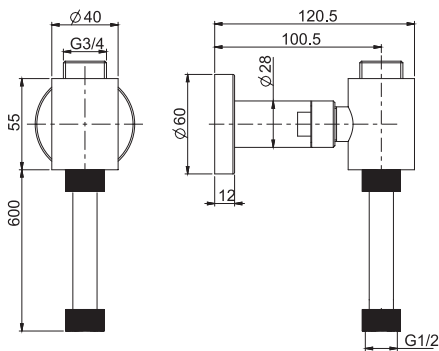

F2124

Column exposed waterconnection

Подвод воды внешний

€

• Chromalux flexible hose 600 mm

• Гибкий шланг хромалюкс 600 мм