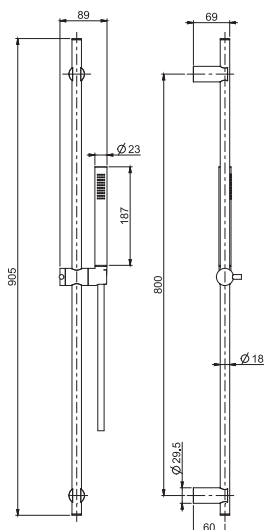

F2953

Sliding rail

- stainless steel braided flexible hose 1500 mm
- ABS handshower with antilimestone nozzles