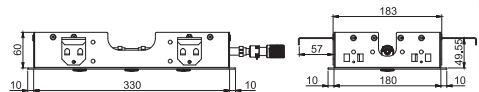

F2815

Ceiling mounted stainless steel showerhead Modular

- mist sprays
- 350mm x 200mm