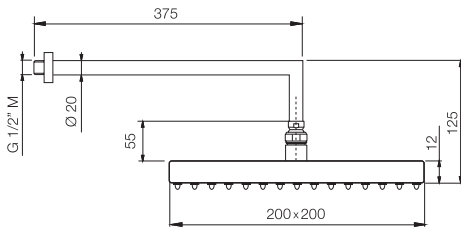

F3979

2 outlets shower set

Brass showerhead 250x250 mm

- anti-limestone nozzles
- wall mounted bracket mm 350 - 1/2"
- ABS handshower with antilimestone nozzles

Single lever bath/shower mixer for concealed installation

- 2 outlets diverter

Exposed shower set

- wall shower holder with water connection

Built-in part FIMABOX

Душевой комплект на 2 источника

Верхний душ из латуни 250x250 мм

- анти-кальк диффузоры
- Держатель для монтажа на стену 350 мм-1/2"
- Ручной душ ABS с защитой от известки анти-кальк

Встроенный смеситель с переключателем на 2 источника

- переключатель на 2 источника

Душевой комплект

- Настенный кронштейн с водоснабжением

внутренняя часть FIMABOX

€

F3979CR	CR	980,60
F3979BS	BS	1.372,80
F3979NS	NS	1.372,80