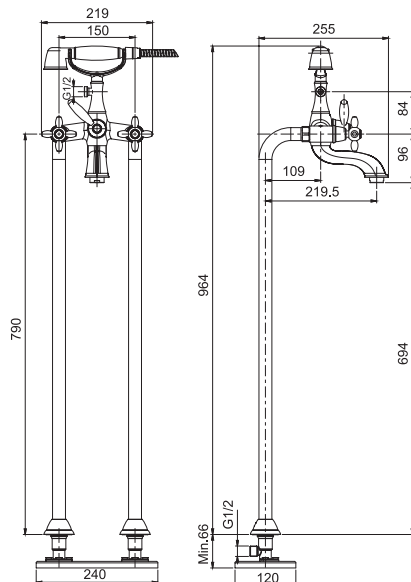

F5004/4

Floor mounted bath tap on risers with shower set

- brass flex hose 1500 mm
- diverter
- brass handshower
- pair of standpipes M 1/2"