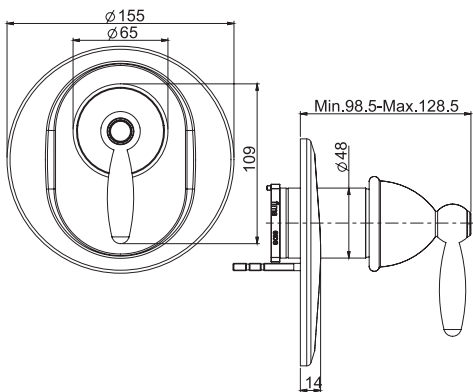

F5009X1

Single lever bath and shower mixer for concealed installation

- exposed part only
- metal plate
- **built-in part to be ordered separately**