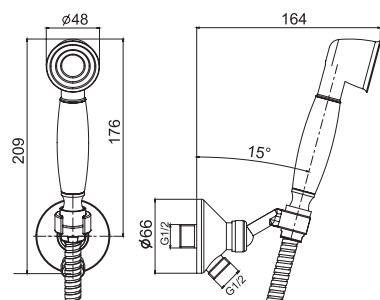

F2287/6

Exposed shower set

- wall shower holder with water connection
- brass handshower
- brass flex hose 1500 mm