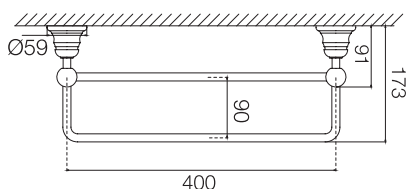

F6061/40

Double towel holder cm 40