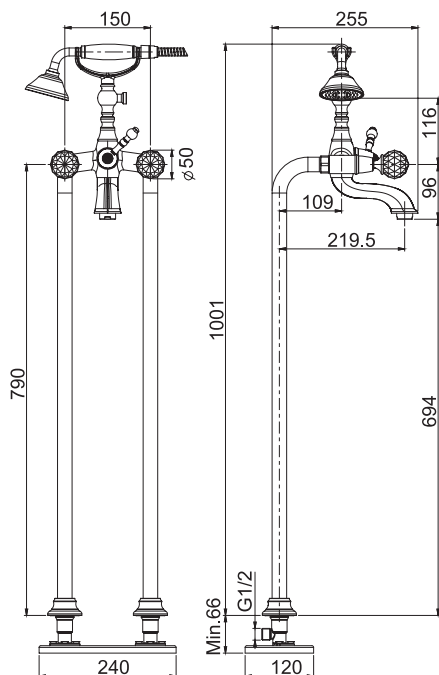

F5084/4C

Floor mounted bath tap on risers with shower set

- brass flex hose 1500 mm
- diverter
- brass handshower
- pair of standpipes M 1/2"
- **built-in part to be ordered separately**