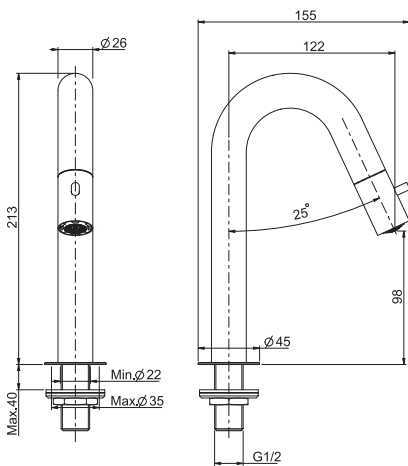

Кра и только на холодную воду

- только на холодную воду
- резьба 1/2

		€
F3061/2CR	CR	175,40
F3061/2SN	SN	289,40
F3061/2CN	CN	245,60
F3061/2CS	CS	289,40
F3061/2BS	BS	245,60
F3061/2NS	NS	245,60
F3061/2OR	OR	347,30
F3061/2OS	OS	377,10

SPARE PARTS - Запасные детали

F2798
€ 40,30

F2878
€ 40,30