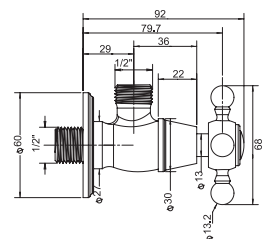

F196

Tap, outlet 1/2" x 1/2"

Вентиль, слив 1/2" x 1/2"

€

F196CR

45,80