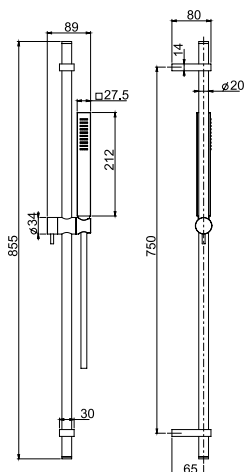

F2218

Brass sliding rail

- ABS handshower with antilimestone nozzles
- Chromalux flexible hose 1500 mm