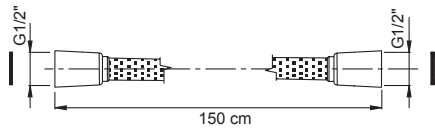

F2957B

Flexible hose in stainless braided covered with white matt rubber film

- 1500 mm lenght

гибкий плетёный стальной

- длина 1500 мм

€

F2957BINOX	INOX	78,00

F2957N

Flexible hose in stainless braided covered with black matt rubber film

- 1500 mm lenght

гибкий плетёный стальной

- длина 1500 мм

€