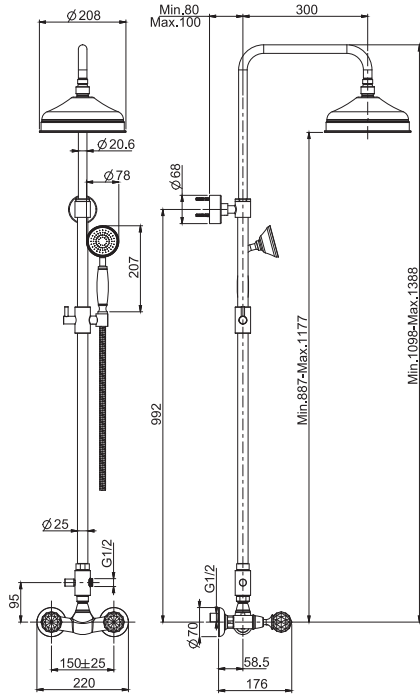

#### Exposed shower tap with shower column, showerhead and shower set

- n. 2 eccentric couplings 1/2"
- adjustable height column
- brass showerhead Ø 200 mm
- brass flex hose 1500 mm
- diverter
- brass handshower