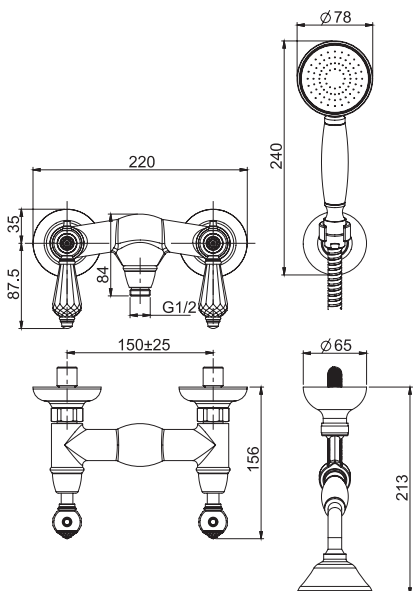

F5405C

Exposed shower tap with shower set

- n. 2 eccentric couplings 1/2"
- brass flex hose 1500 mm
- shower holder
- brass handshower