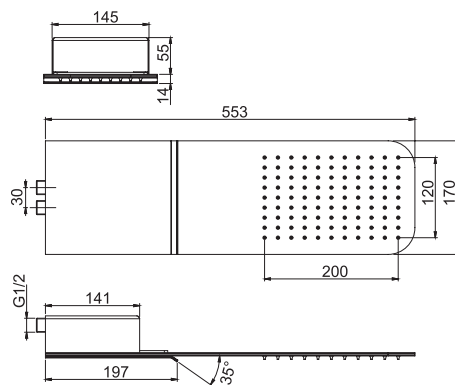

Верхний душ для настенного монтажа из нержавеющей стали

- Каскад
- Дождь

€