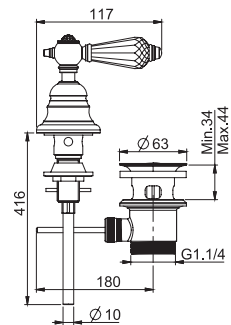

F5422C

Three-holes bidet tap

- n. 2 flexible hoses 370 mm
- pop-up waste 1"1/4