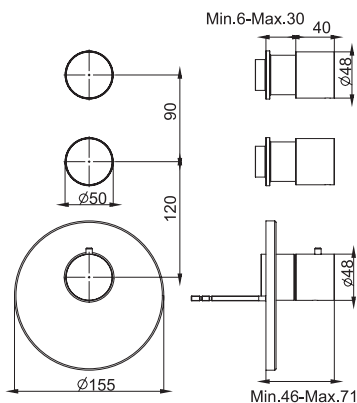

F3083X2

Thermostatic built-in shower mixer

- horizontal or vertical installation
- exposed part only
- safety stop handle 38°
- 2 volume control valves
- **built-in part to be ordered separately**