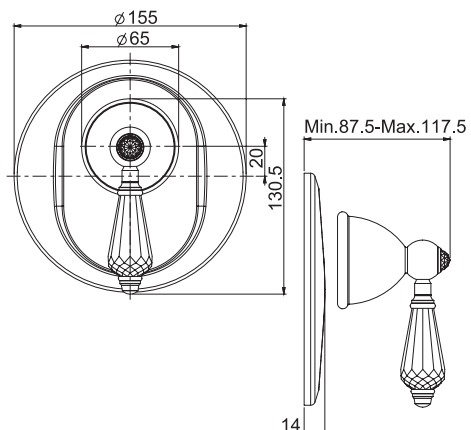

F5409/1C

Single lever bath and shower mixer for concealed installation

- exposed part only
- metal plate
- built-in part to be ordered separately

Встроенный смеситель для душа

- только внешняя часть
- Пластина из Металлические
- внутренняя часть заказывается отдельно