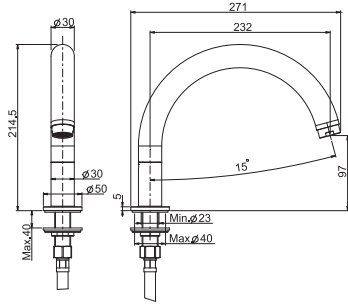

F2158

Deck mounted bath spout

- spout 230 mm