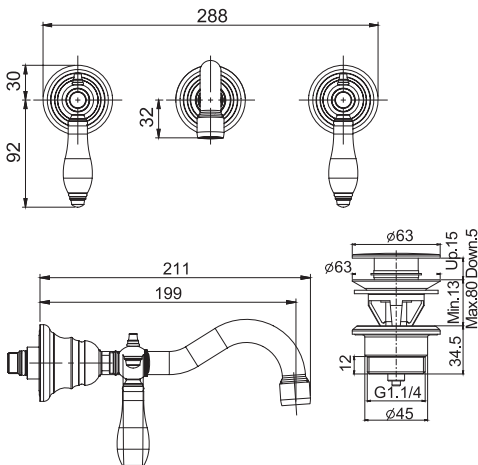

€
F5401L/5CR	CR	519,00
F5401L/5SN	SN	856,10
F5401L/5OR	OR	1.027,30
F5401L/5OS	OS	1.115,80
F5401L/5BR	BR	856,10
F5401L/5RA	RA	856,10

SPARE PARTS - Запасные детали

F2016 € 11,60	F2042AC € 23,20	F2042AF € 23,20

Required item to be ordered separately

Built-in part

- centre to centre 228 mm

Данная позиция обязательно заказывается отдельно

внутренняя часть

- от центра до центра 228 мм

	€
F2240	153,50