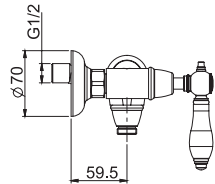

### Exposed shower tap without shower set

- n. 2 eccentric couplings 1/2"