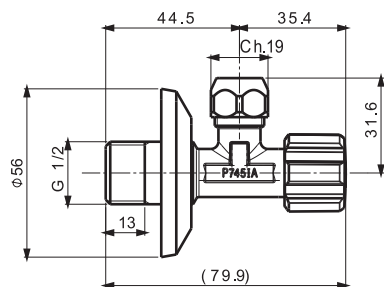

F205

Chrome-plated tap with filter, adjustment and shut off, outlet 3/8" Ø 10

Хромированный вентиль с фильтром, регулировкой и выводом диаметр 3/8" Ø 10

€

F205CR1/2

CR

13,00

F205/1

Tap, outlet 3/8" Ø 10 high nut

Вентиль, слив 3/8, 10, удлинённая муфта

€

F205/1CR1/2

CR

12,20