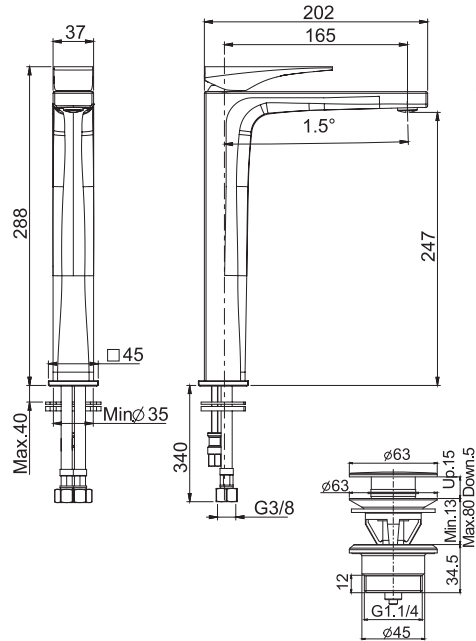

### Sleeve basin mixer

- spout 165 mm
- n. 2 flexible hoses 420 mm
- 1"1/4 brass click clack pop-up waste
- **this product is available without waste (see page 9)**