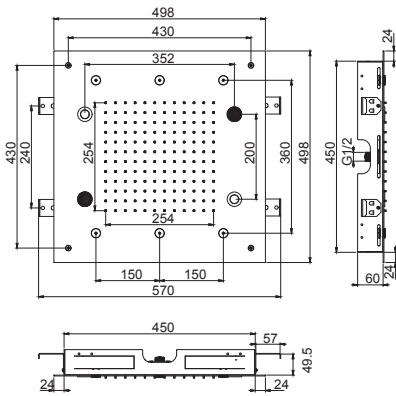

F2902

Hamonia stainless steel ceiling mounted showerhead with LED for chromotherapy

- 500x500 mm
- chromotherapy control with remote control
- anti-limestone nozzles
- n. 6 mist Sprays
- audio bluetooth connection/ playlist selection
- control unit included
- rain flow
- 8 colors RGB LED Lights for chromotherapy

Потолочный душ из нержавеющей стали Hamonia с LED подсветкой для хромотерапии

- 500x500 мм
- контроль хромотерапии с помощью пульта
- анти-кальк диффузоры
- 6 форсунок для мелкого распыления воды
- совмещение аудио/bluetooth (выбор музыки)
- Блок контроля
- дождь
- LED подсветка для хромотерапии, доступны 8 цветов

€

F2902CR CR 4.690,50

OTHER VERSIONS - ДРУГИЕ ВЕРСИИ

1. **POWER SUPPLY**
   БЛОК ПИТАНИЯ
2. **ELECTRONIC CONTROL UNIT**
   ЦЕНТРАЛЬНЫЙ БЛОК
3. **NOT CONNECT (PROVIDED FOR FUTURE EXPANSIONS)**
   НЕ СОЕДИНЯТЬ
   (ПРЕДНАЗНАЧЕННО ДЛЯ ПОСЛЕДУЮЩЕГО РАЗЪЕМА)
4. **CONNECTION TO ANOTHER HARMONIA SHOWERHEAD**
   СОЕДИНЕНИЕ К ДРУГОМУ ВЕРХНЕМУ ДУШУ HARMONIA
5. **REMOTE CONTROL**
   ПУЛЬТ УПРАВЛЕНИЯ
6. **PLUG (NOT SUPPLIED)**
   ВИЛКА (НЕ ПОСТАВЛЯЕТСЯ)