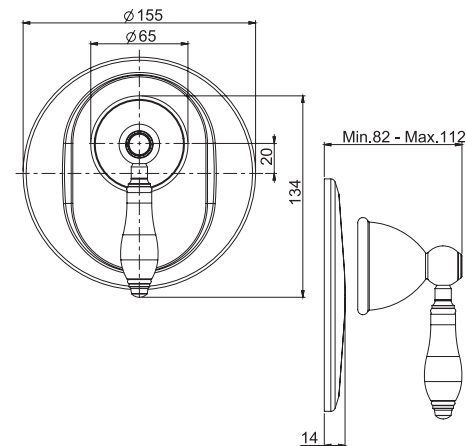

€
F5409/1CR	CR	200,00
F5409/1SN	SN	330,10
F5409/1OR	OR	396,10
F5409/1OS	OS	429,90
F5409/1BR	BR	330,10
F5409/1RA	RA	330,10

SPARE PARTS - Запасные детали

F2001
€ 51,50

Required item to be ordered separately

Данная позиция обязательно заказывается отдельно

Built-in part

внутренняя часть

		€
F2542CR	CR	56,50
F2542SN	SN	99,00
F2542OR	OR	120,30
F2542OS	OS	121,40
F2542BR	BR	99,00
F2542RA	RA	99,00