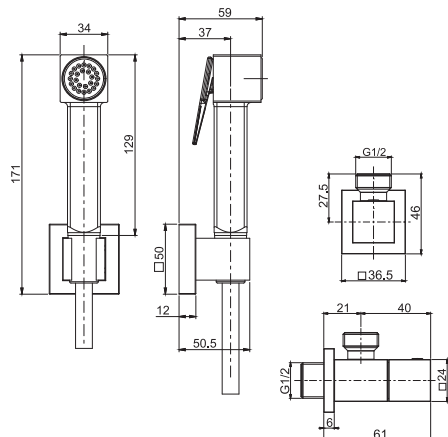

F2455/7OT

Kit shut-off

- angle valve
- brass handshower
- shower holder
- flexible stainless steel 1200 mm