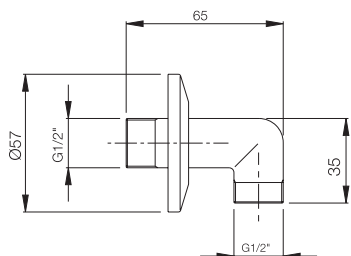

F218

Water connection 1/2"

Подвод воды 1/2"