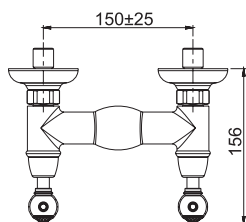

### Exposed shower tap without shower set

- n. 2 eccentric couplings 1/2"