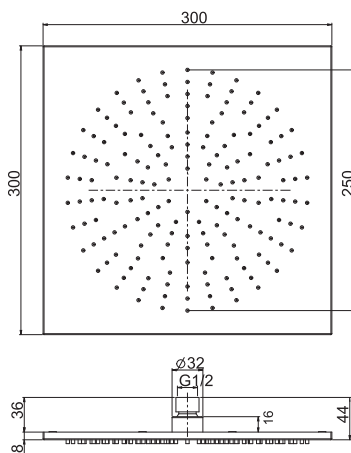

F2950/2

Stainless steel showerhead

- 300x300 mm