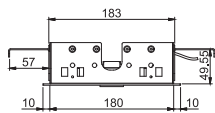

F2820

Ceiling mounted stainless steel showerhead Modular

- 350mm x 200mm
- bluetooth audio system
- 8 colors RGB LED Lights for chromotherapy
- control unit to be ordered separately

Потолочный душ из нержавеющей стали Modular

- 350мм x 200мм
- встроено аудио устройство
- LED подсветка для хромотерапии, доступны 8 цветов
- Блок контроля заказывается отдельно

€

F2820CR	CR	1.077,40
F2820SN	SN	1.777,70
F2820CN	CN	1.508,30
F2820CS	CS	1.777,70
F2820BS	BS	1.508,30
F2820NS	NS	1.508,30
F2820OR	OR	2.133,20
F2820OS	OS	2.316,40