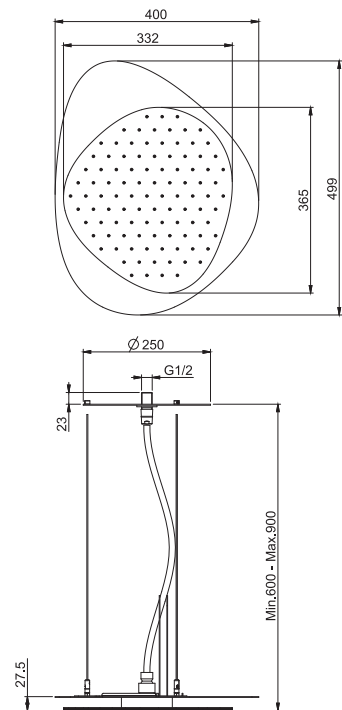

Потолочный душ из нержавеющей стали Cloud

- стальной кабель
- анти-кальк диффузоры
- указанные покрытия относятся к верхней пластине

€

F2651CCR	CR	2.250,40

F2651BCR	BS	2.250,40

F2651NCR	NS	2.250,40