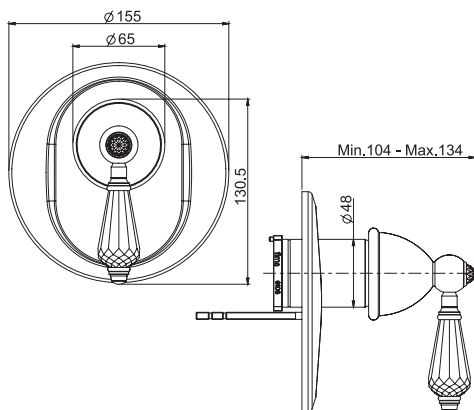

F5089X1C

Single lever bath and shower mixer for concealed installation

- exposed part only
- metal plate
- **built-in part to be ordered separately**