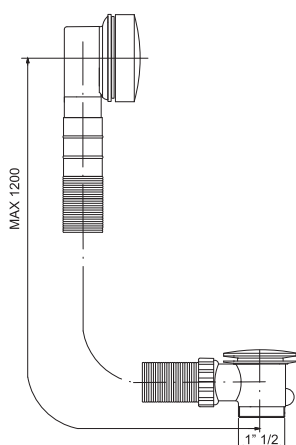

F2003

click clack bath waste with plastic flexible tube

- maximum length 1200 mm
- adjustable/cutttable flexible tube

сливной гарнитур для ванны click clack

- Максимальная длина 1200 мм
- Гибкая трубка регулируется/подрезается

		€
F2003CR	CR	97,30
F2003SN	SN	160,50
F2003CN	CN	136,20
F2003CS	CS	160,50
F2003BS	BS	136,20
F2003NS	NS	136,20
F2003OR	OR	192,70
F2003OS	OS	209,20
F2003BR	BR	160,50
F2003RA	RA	160,50

F2003ER

click clack bath waste with plastic flexible tube with diverter

- adjustable/cutttable flexible tube
- maximum length 1200 mm

Сливной гарнитур для ванны click clack с наполнением

- Гибкая трубка регулируется/подрезается
- Максимальная длина 1200 мм