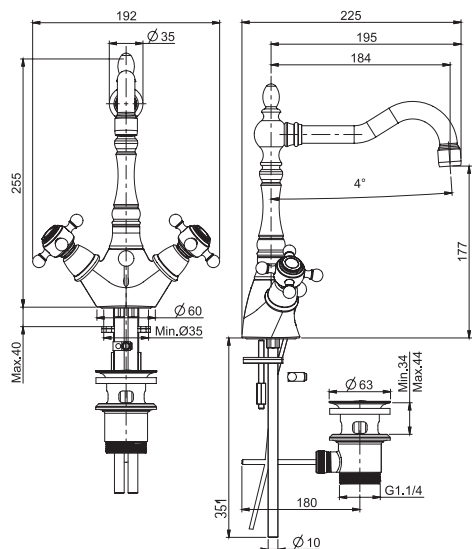

### Wash basin mixer with swivel spout

- n. 2 flexible hoses 370 mm
- swivel spout
- pop-up waste 1"1/4