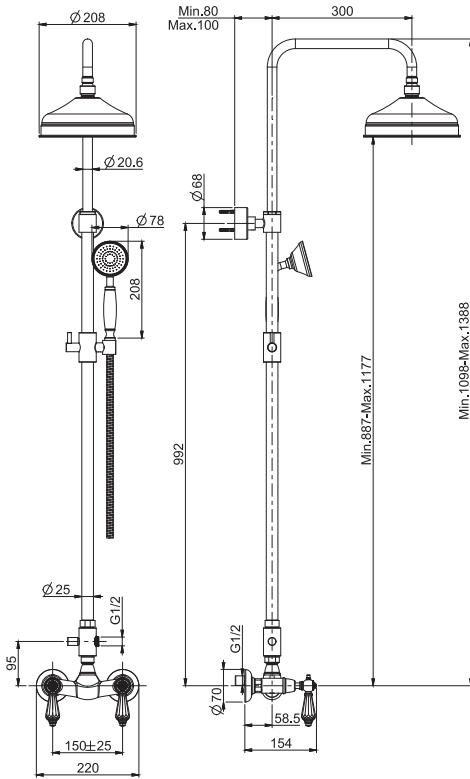

F5405/2C

Exposed shower tap with shower column, showerhead and shower set

- n. 2 eccentric couplings 1/2"
- adjustable height column
- brass showerhead $\varnothing$ 200 mm
- brass flex hose 1500 mm
- diverter
- brass handshower

Смеситель для душа внешнего монтажа с душевой штангой, верхним душем и душевым комплектом

- 2 подвода воды 1/2 с эксцентриком
- регулируемая высота
- Верхний душ из латуни $\varnothing$ 200 мм
- Гибкий шланг из латуни 1500 мм
- переключатель
- ручной душ из латуни

		€
F5405/2CCR	CR	1.590,90
F5405/2CSN	SN	2.538,10
F5405/2COR	OR	3.032,00
F5405/2COS	OS	3.420,50
F5405/2CBR	BR	2.538,10
F5405/2CRA	RA	2.538,10

		€
F5405/2CBCR	CR	1.792,70
F5405/2CBSN	SN	2.666,10
F5405/2CBOR	OR	3.165,90
F5405/2CBOS	OS	3.854,30
F5405/2CBBR	BR	2.666,10
F5405/2CBRA	RA	2.666,10

		€
F5405/2CNCR	CR	1.792,70
F5405/2CNSN	SN	2.666,10
F5405/2CNOR	OR	3.165,90
F5405/2CNOS	OS	3.854,30
F5405/2CNBR	BR	2.666,10
F5405/2CNRA	RA	2.666,10