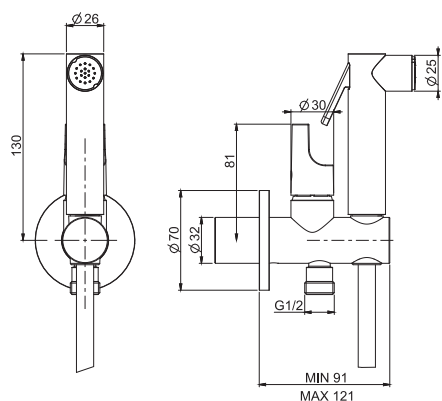

F2320/1N

WC hot and cold mixer

- exposed part only
- flexible stainless steel 1200 mm
- shower holder
- hydrobrush and shut-off
- **built-in part to be ordered separately**