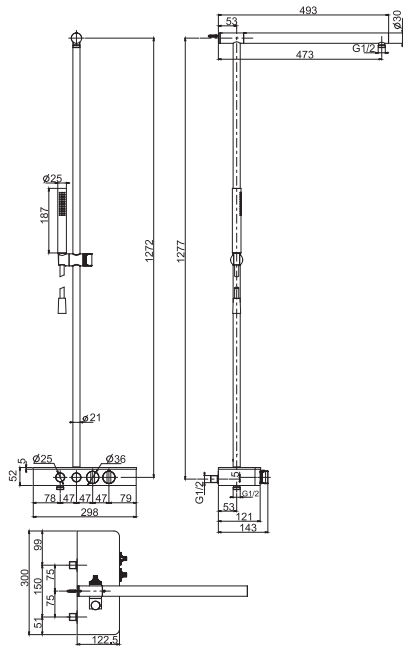

F5931

Exposed thermostatic shower Switch with shower column and handshower

- base in satin glass
- shelf base in white satin glass except for black version only which comes in black satin glass
- thermostatic knob
- flow regulating knob
- 2 on/off water flow push buttons
- ABS handshower
- Chromalux flexible hose 1500 mm
- n. 2 eccentric couplings 1/2"
- **showerhead to be ordered separately**