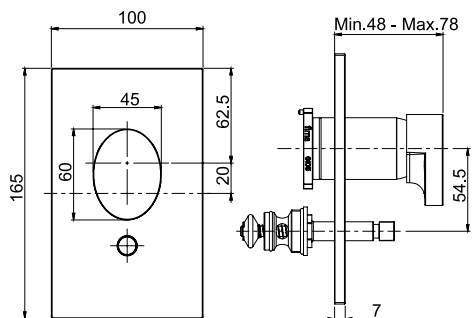

F3939X2

Single lever bath and shower mixer for concealed installation with 2 outlets diverter

- exposed part only
- diverter
- ABS plate
- **built-in part to be ordered separately**