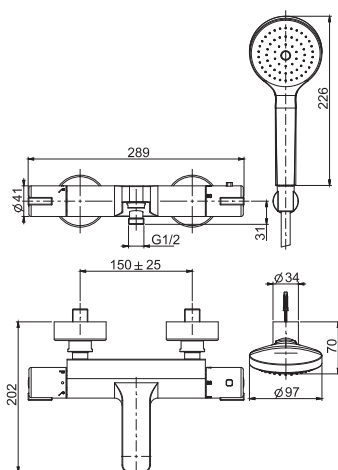

F4074

Exposed thermostatic bath mixer with shower set

- n. 2 eccentric couplings 1/2"
- brass flex hose 1500 mm
- diverter
- ABS handshower with antilimestone nozzles
- shower holder