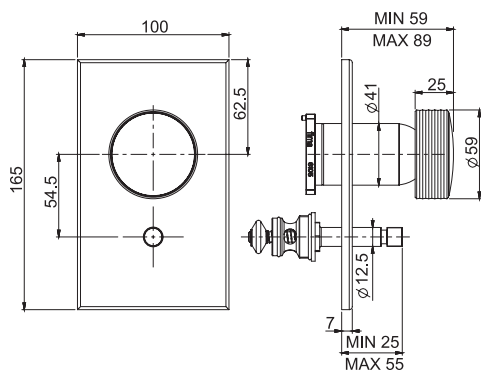

F5609X2

Single lever bath and shower mixer for concealed installation with 2 outlets diverter

- COVER TO BE ORDERED SEPARATELY
- diverter
- exposed part only

Встроенный смеситель с переключателем на 2 источника

- НАКЛАДКА ЗАКАЗЫВАЕТСЯ ОТДЕЛЬНО
- переключатель
- только внешняя часть

H COLLECTION

€

F5609X2HCR	CR	418,10
F5609X2HSN	SN	689,90
F5609X2HCN	CN	585,40
F5609X2HCS	CS	689,90
F5609X2HBS	BS	585,40
F5609X2HNS	NS	585,40
F5609X2HOR	OR	827,70
F5609X2HOS	OS	898,90

V COLLECTION

€

F5609X2VCR	CR	432,70
F5609X2VSN	SN	713,90
F5609X2VCN	CN	605,70
F5609X2VCS	CS	713,90
F5609X2VBS	BS	605,70
F5609X2VNS	NS	605,70
F5609X2VOR	OR	856,70
F5609X2VOS	OS	930,20

X COLLECTION

€

F5609X2XCR	CR	449,20
F5609X2XSN	SN	741,00
F5609X2XCN	CN	628,80
F5609X2XCS	CS	741,00
F5609X2XBS	BS	628,80
F5609X2XNS	NS	628,80
F5609X2XOR	OR	889,30
F5609X2XOS	OS	965,60

SPARE PARTS - Запасные детали

F2036
€ 50,20

Required item to be ordered separately

Данная позиция обязательно заказывается отдельно

CHROM ХРОМ	WHITE MATT БЕЛЫЙ МАТОВЫЙ	BLACK MATT ЧЕРНЫЙ МАТОВЫЙ	WHITE MARBLE БЕЛЫЙ МРАМОР	BLACK MARBLE ЧЕРНЫЙ МРАМОР
C11N 22,30	C12N 24,60	C13N 24,60	C14N 96,50	C15N 96,50
GOLD ЗОЛОТО	BRUSHED GOLD БРАШИРОВАННОЕ ЗОЛОТО	BRUSHED NICKEL БРАШИРОВАННОЕ НИКЕЛЬ	BLACK CHROME ХРОМ ЧЕРНЫЙ	BRUSHED BLACK CHROME БРАШИРОВАННОЕ ЧЕРНЫЙ
C16N 48,00	C18N 52,70	C19N 36,90	C110N 29,10	C111N 36,90

Required item to be ordered separately

Данная позиция обязательно заказывается отдельно

Built-in part

внутренняя часть

€

F3000 142,50