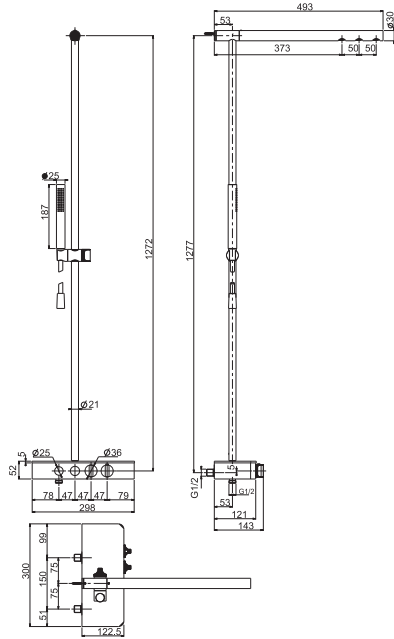

F5930

Exposed Thermostatic shower Switch with shower column, shower head and hand shower

- base in satin glass
- shelf base in white satin glass except for black version only which comes in black satin glass
- thermostatic knob
- flow regulating knob
- 2 on/off water flow push buttons
- ABS handshower
- Chromalux flexible hose 1500 mm
- Stil shower head 3 rain jets
- n. 2 eccentric couplings 1/2"