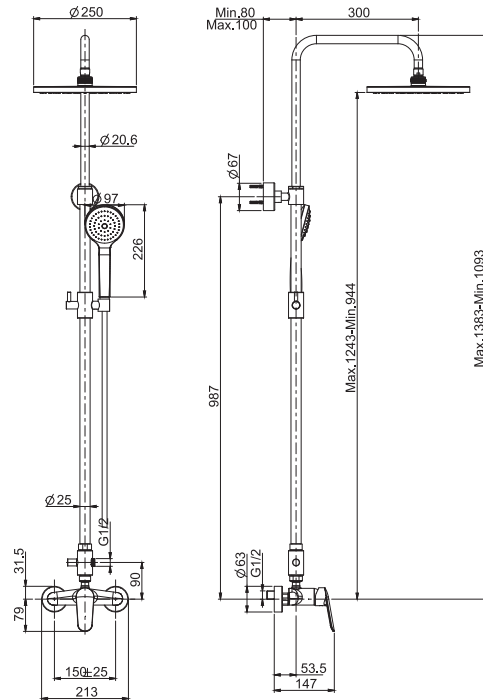

F3005/2

Shower column with showerhead and shower set

- n. 2 eccentric couplings 1/2"
- adjustable height column
- white and black finishes use shower column F2120
- ABS showerhead Ø 250 mm
- ABS handshower with antilimestone nozzles
- diverter
- Chromalux flexible hose 1500 mm

Смеситель для душа с душевой стойкой и, верхним душем и душевым комплектом

- 2 подвода воды 1/2 с эксцентриком
- регулируемая высота
- Для покрытий белый и чёрный душевая стойка F2120
- Верхний душ из ABS Ø 250 мм
- Ручной душ ABS с защитой от извести анти-кальк
- переключатель
- Гибкий шланг хромолюкс 1500 мм