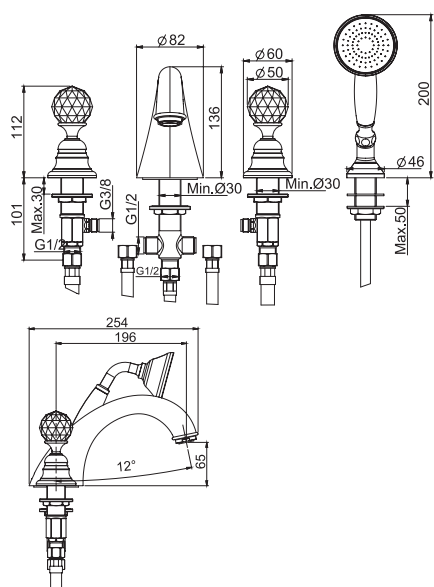

F5094C

Deck mounted bath tap

- 1500 mm nylon flexible hose
- diverter
- shower holder
- brass handshower