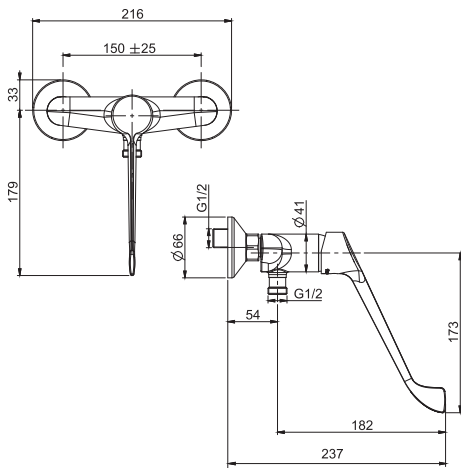

#### Exposed shower mixer without shower set

- n. 2 eccentric couplings 1/2"
- clinical handle