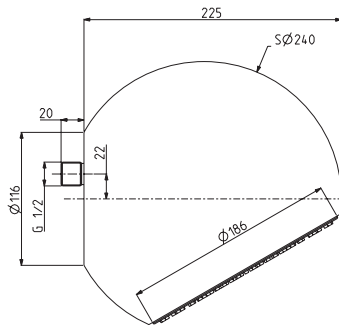

верхний душ-сфера из латуни, пристенный

- Ø 200 мм

€

F2340CRC CR 1.015,60

F2340CRB BS 1.184,00

F2340CRN NS 1.184,00