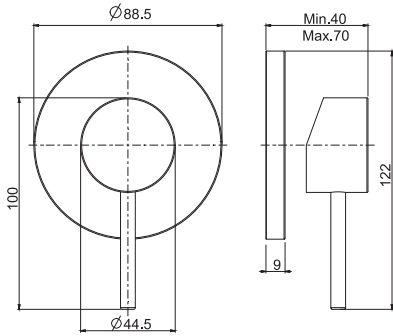

F3033/1

Single lever bath and shower mixer for concealed installation

- exposed part only
- **built-in part to be ordered separately**