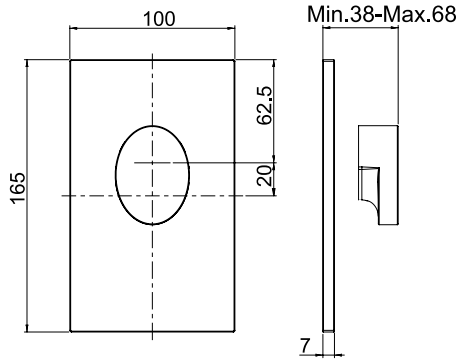

F3939/1

Single lever bath and shower mixer for concealed installation

- ABS plate
- exposed part only
- **built-in part to be ordered separately**

Встроенный смеситель для душа

- Пластина из ABS
- только внешняя часть
- **внутренняя часть заказывается отдельно**

		€
F3939/1CR	CR	98,20
F3939/1SN	SN	161,90
F3939/1BS	BS	137,40
F3939/1NS	NS	137,40

SPARE PARTS - Запасные детали

F2036/1
€ 50,20

Required item to be ordered separately

Данная позиция обязательно заказывается отдельно

Built-in part

внутренняя часть

		€
F2535CR	CR	52,70
F2535SN	SN	91,80
F2535BS	BS	74,70
F2535NS	NS	74,70

F3939X1

Single lever bath and shower mixer for concealed installation

- ABS plate
- exposed part only
- **built-in part to be ordered separately**