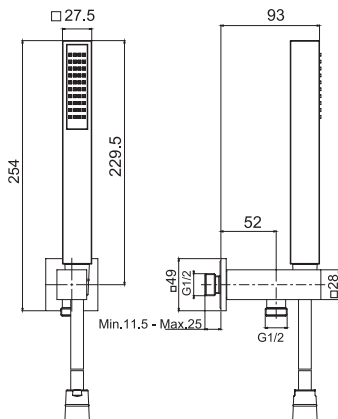

F4418

2 outlets shower set

Ceiling mounted showerhead 500x500 mm
• anti-limestone nozzles

Single lever bath/shower mixer for concealed installation
• ABS handshower with antilimestone nozzles

Exposed shower set
• wall shower holder with water connection
• Chromalux flexible hose 1500 mm

MULTIBOX Built-in part for thermostatic mixer
• 2/3 outlets diverter

Душевой комплект на 2 источника

Потолочный душ из нержавеющей стали
500x500 мм
• анти-кальк диффузоры

Встроенные смесители с переключателем на 2/3 источника
• Ручной душ ABS с защитой от известки анти-кальк

Душевой комплект
• Настенный кронштейн с водоснабжением
• Гибкий шланг хромолюкс 1500 мм

MULTIBOX внутренняя часть для термостатического смесителя
• переключатель на 2/3 источника

€

F4418CR	CR	2.685,20
F4418SN	SN	4.430,60
F4418BS	BS	3.759,30
F4418BS	NS	3.759,30