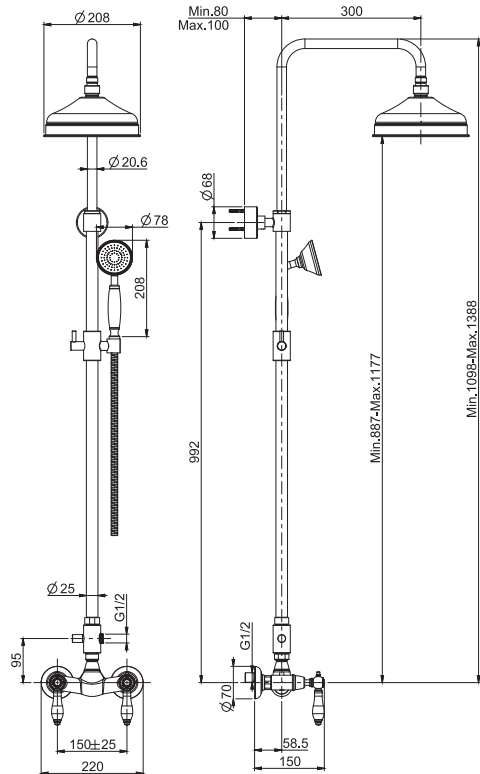

F5405/2

Exposed shower tap with shower column, showerhead and shower set

- n. 2 eccentric couplings 1/2"
- adjustable height column
- brass showerhead Ø 200 mm
- brass flex hose 1500 mm
- diverter
- brass handshower

Смеситель для душа внешнего монтажа с душевой штангой, верхним душем и душевым комплектом

- 2 подвода воды 1/2 с эксцентриком
- регулируемая высота
- Верхний душ из латуни Ø 200 мм
- Гибкий шланг из латуни 1500 мм
- переключатель
- ручной душ из латуни

		€
F5405/2CR	CR	1.328,60
F5405/2SN	SN	2.196,20
F5405/2OR	OR	2.627,10
F5405/2OS	OS	2.856,70
F5405/2BR	BR	2.196,20
F5405/2RA	RA	2.196,20

SPARE PARTS - Запасные детали

F2042AC
€ 23,20

F2042AF
€ 23,20

F5409/1

Single lever bath and shower mixer for concealed installation

- exposed part only
- metal plate
- **built-in part to be ordered separately**

Встроенный смеситель для душа

- только внешняя часть
- Пластина из Металлические
- **внутренняя часть заказывается отдельно**