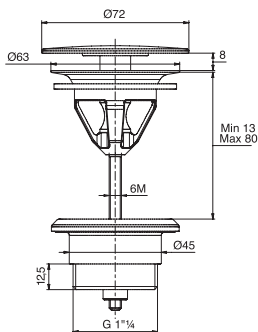

F2678

Brass pop-up waste 1 1/4 - always open

Донный клапан 1 1/4 - всегда открытый

€

F2678CR	CR	78,60
F2678SN	SN	129,70
F2678CS	CS	129,70
F2678BS	BS	100,80
F2678NS	NS	100,80
F2678OR	OR	155,70
F2678OS	OS	167,90
F2678BR	BR	129,70
F2678RA	RA	129,70