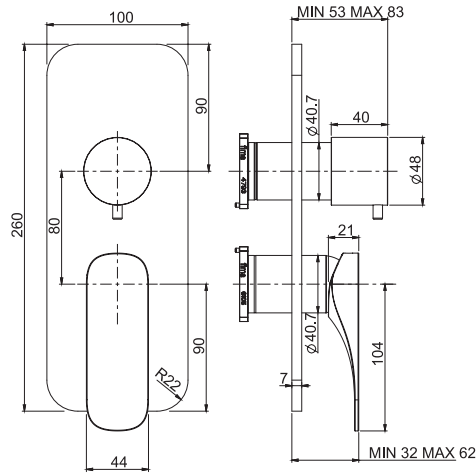

F3729X6

Built-in mixer with 2/3 outlets diverter

- exposed part only
- 2/3 outlets diverter
- metal plate
- **built-in part to be ordered separately**

Встроенный смеситель с переключателем на 2/3 источника

- только внешняя часть
- переключатель на 2/3 источника
- Пластина из Металлические
- **внутренняя часть заказывается отдельно**

		€
F3729X6CR	CR	407,30
F3729X6BS	BS	571,20
F3729X6NS	NS	571,20

SPARE PARTS - Запасные детали

	F2036	€ 50,20
	F2629	€ 87,80

Required item to be ordered separately

Данная позиция обязательно заказывается отдельно

Built-in part

внутренняя часть

	€
F4000	213,50

F3243/1

Volume control valve 1/2"

- exposed part only
- **built-in part to be ordered separately**