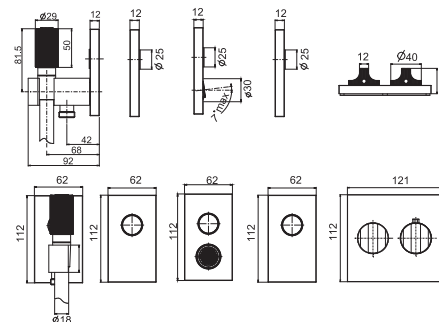

F5949

Switch built-in thermostatic shower mixer with four outlets

Built-in thermostatic mixer

- thermostatic knob
- flow regulating knob

Hand shower complete with water intake, shower holder and hose

- on/off water flow push button
- flexible 1500 mm in black
- wall shower holder with water connection
- brass handshower with antilimestone nozzles

N.2 On/off Switch buttons

- on/off water flow push button

Body spray with on/off button

- adjustable jet 7°
- **built-in part to be ordered separately**