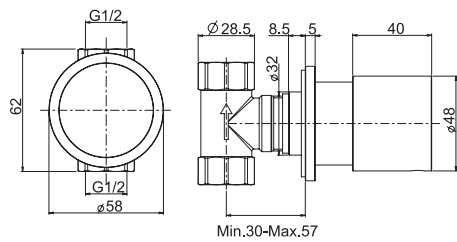

Клапан контроля 1/2

- только внешняя часть
- **внутренняя часть заказывается отдельно**

		€
F3243/1CR	CR	152,60
F3243/1BS	BS	247,90
F3243/1NS	NS	247,90

SPARE PARTS - Запасные детали

	F2042AF	€ 23,20

Required item to be ordered separately

Данная позиция обязательно заказывается отдельно

Built-in part

внутренняя часть

	€
F2220	68,70