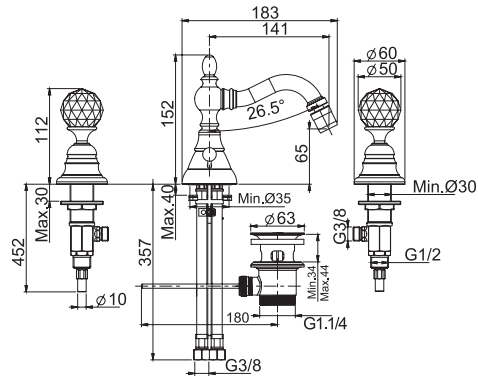

F5082C

Three-holes bidet mixer with swivel spout

- n. 2 flexible hoses 370 mm
- swivel spout
- pop-up waste 1"1/4

Смеситель для биде на 3 отверстия с вращающимся изливом

- с двумя гибкими шлангами 370 мм
- вращающийся излив
- Донный клапан 1"1/4

		€
F5082CCR	CR	808,50
F5082CSN	SN	1.154,20
F5082COR	OR	1.357,20
F5082COS	OS	1.738,20
F5082CBR	BR	1.154,20
F5082CRA	RA	1.154,20

F5102C

Three-holes bidet tap

- n. 2 flexible hoses 370 mm
- pop-up waste 1"1/4