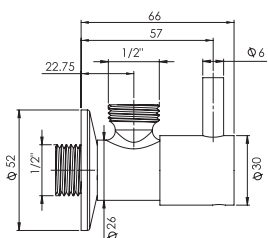

F194

Chrome-plated tap 1/2" x 1/2"

Хромированный вентиль 1/2 x 1/2

€

F194CR

CR

31,50