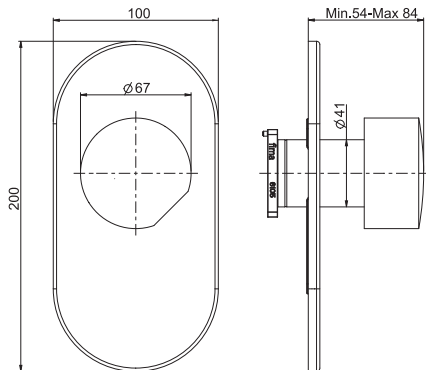

F3189X1

Single lever bath and shower mixer for concealed installation

- **HANDLE SOLD SEPARATELY**
- exposed part only
- **built-in part to be ordered separately**

TO COMPLETE THIS PRODUCT PLEASE ORDER NR. 1 HANDLE S2

Встроенный смеситель для душа

- **РУЧКИ ПРОДАЁТСЯ ОТДЕЛЬНО**
- только внешняя часть
- **внутренняя часть заказывается отдельно**

ЧТОБЫ УКОМПЛЕКТОВАТЬ ЭТО ИЗДЕЛИЕ ЗАКАЖИТЕ 1 РУЧКУ S2

		€
F3189X1CR	CR	285,70
F3189X1SN	SN	471,40
F3189X1CN	CN	400,30
F3189X1CS	CS	471,40
F3189X1BS	BS	400,30
F3189X1NS	NS	400,30
F3189X1OR	OR	565,70
F3189X1OS	OS	614,20

12

0,6 kg

17 x 20 x 11 cm

SPARE PARTS - Запасные детали

F2036
€ 50,20

Required item to be ordered separately

Handle S2 for single lever shower mixer

Данная позиция обязательно заказывается отдельно

ручка S2 для встроенного смесителя для душа

		€
S2CR	CR	90,20
S2SN	SN	148,80
S2CN	CN	126,30
S2CS	CS	148,80
S2BS	BS	126,30
S2NS	NS	126,30
S2OR	OR	178,60
S2OS	OS	193,90
S2CE	CE	148,80
S2LS	LS	193,10
S2LC	LC	193,10

Required item to be ordered separately

Built-in part

Данная позиция обязательно заказывается отдельно

внутренняя часть

F3000		142,50