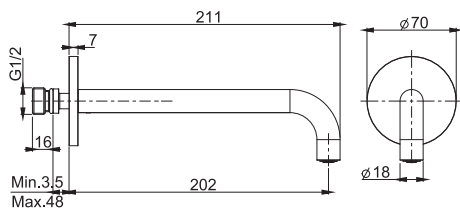

F2944

Wall mounted bath spout

- spout 202 mm
- 1/2" thread