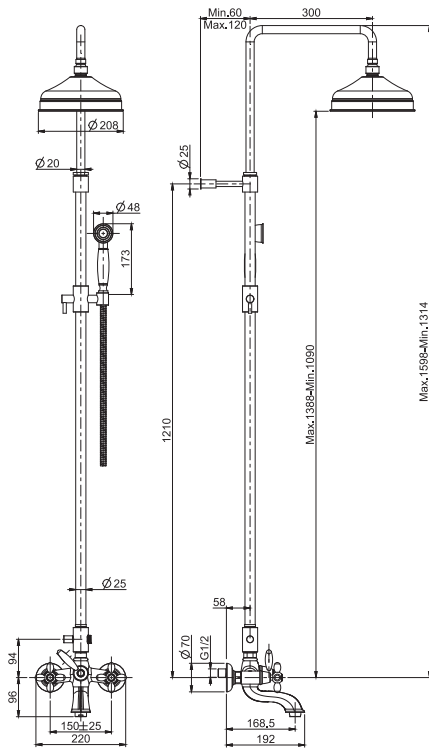

F5004/2

Exposed bath tap with shower column, showerhead and shower set

- n. 2 eccentric couplings 1/2"
- adjustable height column
- brass showerhead Ø 200 mm
- brass flex hose 1500 mm
- diverter
- brass handshower