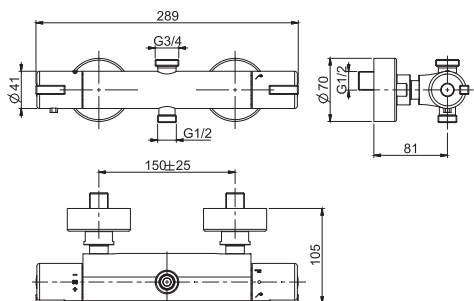

F4085/1

Exposed thermostatic shower mixer without shower set

- n. 2 eccentric couplings 1/2"
- diverter
- upper outlet only
- lower outlet
- COLD BODY