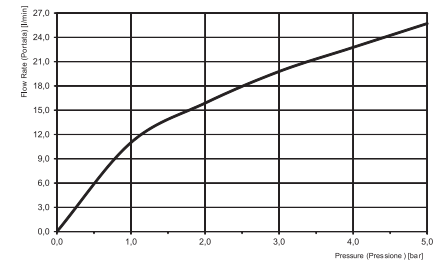

€

F5919CR	CR	770,10
F5919SN	SN	1.270,70
F5919CN	CN	1.078,10
F5919CS	CS	1.270,70
F5919BS	BS	1.078,10
F5919NS	NS	1.078,10
F5919OR	OR	1.524,80
F5919OS	OS	1.655,70