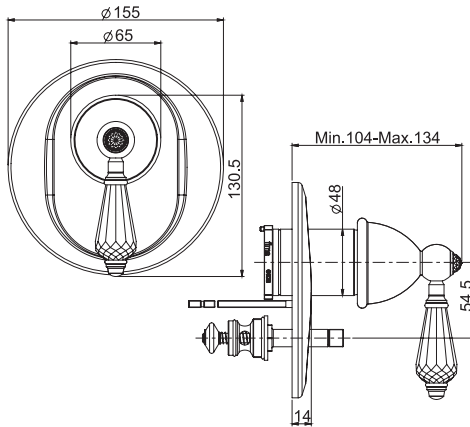

F5409X2C

Single lever bath and shower mixer for concealed installation with 2 outlets diverter

- diverter
- exposed part only
- metal plate
- **built-in part to be ordered separately**