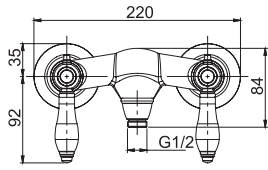

### Exposed shower tap without shower set

- n. 2 eccentric couplings 1/2"