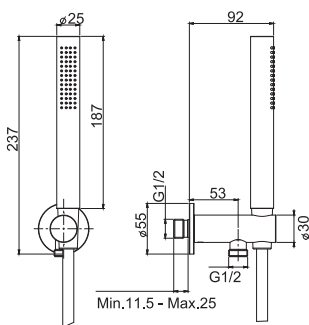

F4409

2 outlets shower set

Brass showerhead Ø 250 mm

- anti-limestone nozzles
- wall mounted bracket mm 350 - 1/2"

Single lever bath/shower mixer for concealed installation

- ABS handshower with antilimestone nozzles

Exposed shower set

- wall shower holder with water connection
- Chromalux flexible hose 1500 mm

MULTIBOX Built-in part for thermostatic mixer

- 2/3 outlets diverter

Душевой комплект на 2 источника

Верхний душ из латуни Ø 250 mm

- анти-кальк диффузоры
- Держатель для монтажа на стену 350 мм-1/2"

Встроенные смесители с переключателем на 2/3 источника

- Ручной душ ABS с защитой от извести анти-кальк

Душевой комплект

- Настенный кронштейн с водоснабжением
- Гибкий шланг хромолюкс 1500 мм

MULTIBOX внутренняя часть для термостатического смесителя

- переключатель на 2/3 источника

€

F4409CR	CR	1.264,70
F4409SN	SN	2.086,70
F4409BS	BS	1.770,50
F4409NS	NS	1.770,50