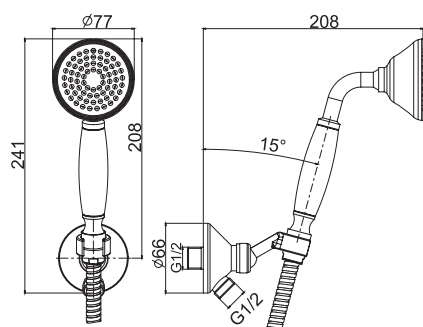

F2287/8

Exposed shower set

- wall shower holder with water connection
- brass handshower
- brass flex hose 1500 mm