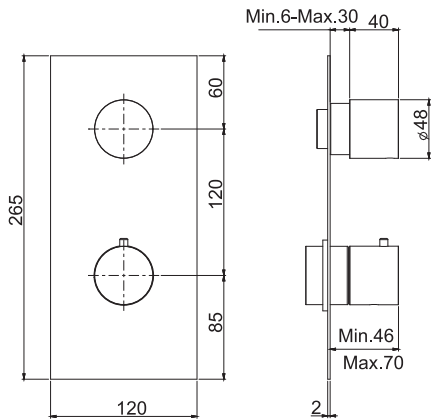

F3089X1

Thermostatic built-in shower mixer

- horizontal or vertical installation
- exposed part only
- safety stop handle 38°
- volume control valve
- **built-in part to be ordered separately**

Встроенный термостатический смеситель

- установка вертикально и горизонтально
- только внешняя часть
- ручки с защитой от обжигания
- Клапан контроля
- **внутренняя часть заказывается отдельно**

F3089X1INOX **INOX** 612,60 €

SPARE PARTS - Запасные детали

Required item to be ordered separately

Данная позиция обязательно заказывается отдельно

Built-in part

внутренняя часть

THERMOSTATIC VERSION ТЕРМОСТАТ	€
F2461	646,50
MECHANICAL VERSION МЕХАНИЧЕСКОЕ УПРАВЛЕНИЕ	€
F2461M	646,50

F3083X4

Thermostatic built-in shower mixer

- horizontal or vertical installation
- exposed part only
- safety stop handle 38°
- 4 volume control valves
- **built-in part to be ordered separately**

Встроенный термостатический смеситель

- установка вертикально и горизонтально
- только внешняя часть
- ручки с защитой от обжигания
- 4 клапана контроля
- **внутренняя часть заказывается отдельно**