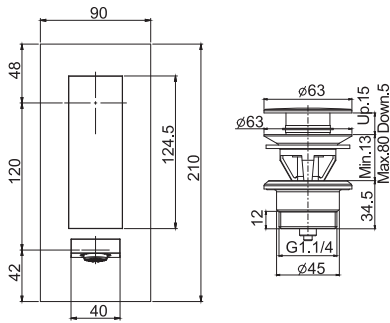

F3971VX5 - F3971VLX5

Wall mounted wash basin mixer

- exposed part only
- 1"1/4 brass click clack pop-up waste
- metal plate
- **built-in part to be ordered separately**

SPOUT 150 MM - ИЗЛИВ 150 MM