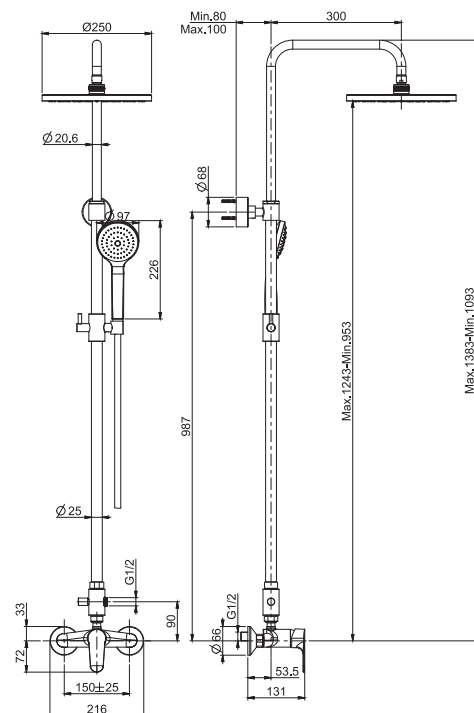

### Shower column with showerhead and shower set

- n. 2 eccentric couplings 1/2"
- adjustable height column
- ABS showerhead Ø 250 mm
- ABS handshower with antilimestone nozzles
- diverter
- Chromalux flexible hose 1500 mm