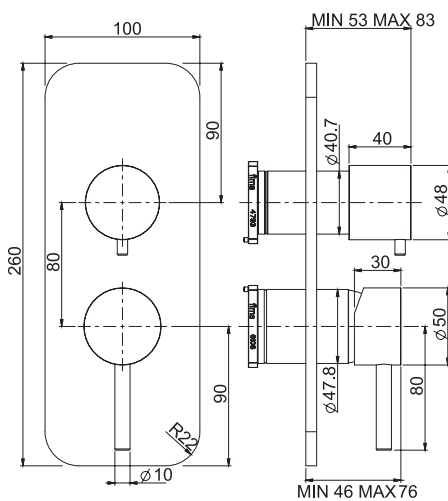

F5309X2

Single lever bath and shower mixer for concealed installation with 2 outlets diverter

- diverter
- exposed part only
- metal plate
- **built-in part to be ordered separately**

Встроенный смеситель с переключателем на 2 источника

- переключатель
- только внешняя часть
- Пластина из Металлические
- **внутренняя часть заказывается отдельно**

		€
F5309X2CR	CR	325,20
F5309X2SN	SN	670,90
F5309X2CN	CN	528,50
F5309X2CS	CS	670,90
F5309X2BS	BS	528,50
F5309X2NS	NS	528,50

12

1,2 kg

17 x 20 x 11 cm

SPARE PARTS - Запасные детали

F2001
€ 51,50

Required item to be ordered separately

Данная позиция обязательно заказывается отдельно

Built-in part

внутренняя часть

F3000 142,50 €

F5309X6

Built-in mixer with 2/3 outlets diverter

- exposed part only
- 2/3 outlets diverter
- metal plate
- **built-in part to be ordered separately**

Встроенный смеситель с переключателем на 2/3 источника

- только внешняя часть
- переключатель на 2/3 источника
- Пластина из Металлические
- **внутренняя часть заказывается отдельно**

		€
F5309X6CR	CR	431,00
F5309X6SN	SN	889,00
F5309X6CN	CN	700,40
F5309X6CS	CS	889,00
F5309X6BS	BS	700,40
F5309X6NS	NS	700,40

6

1,6 kg

17 x 30 x 11 cm

SPARE PARTS - Запасные детали

F2036
€ 50,20

F2629
€ 87,80

Required item to be ordered separately

Данная позиция обязательно заказывается отдельно

Built-in part

внутренняя часть

F4000 213,50 €