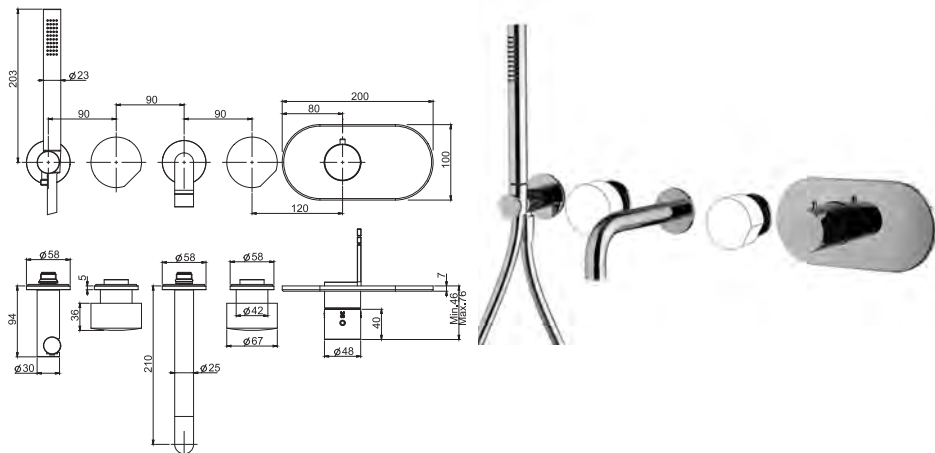

F3179X2

Two outlets thermostatic built in bath mixer

• HANDLES SOLD SEPARATELY

- exposed part only
- two outlets: spout and handshower
- Chromalux flexible hose 1500 mm
- wall shower holder with water connection
- brass handshower with antilimestone nozzles
- white and black finishes use ABS handshower
- spout 210 mm

TO COMPLETE THIS PRODUCT PLEASE ORDER NR. 2 HANDLES S2

- **built-in part to be ordered separately**

Встроенный термостатический Смеситель для ванны на два потребителя

• РУЧКИ ПРОДАЮТСЯ ОТДЕЛЬНО

- только внешняя часть
- два источника излив и ручной душ
- Гибкий шланг хромалюкс 1500 мм
- Настенный кронштейн с водоснабжением
- Ручной душ из латуни с защитой от известки анти-кальк
- покрытия белый и чёрный с Ручной душ ABS
- Излив 210 мм

ЧТОБЫ УКОМПЛЕКТОВАТЬ ЭТО ИЗДЕЛИЕ ЗАКАЖИТЕ 2 РУЧКИ S2

- **внутренняя часть заказывается отдельно**

€

F3179X2CR	CR	859,60
F3179X2SN	SN	1.418,20
F3179X2CN	CN	1.204,20
F3179X2CS	CS	1.418,20
F3179X2BS	BS	1.204,20
F3179X2NS	NS	1.204,20
F3179X2OR	OR	1.701,80
F3179X2OS	OS	1.848,00

SPARE PARTS - Запасные детали

Required item to be ordered separately

Handle S2 for single lever shower mixer

Данная позиция обязательно заказывается отдельно

ручка S2 для встроенного смесителя для душа

		€
S2CR	CR	90,20
S2SN	SN	148,80
S2CN	CN	126,30
S2CS	CS	148,80
S2BS	BS	126,30
S2NS	NS	126,30
S2OR	OR	178,60
S2OS	OS	193,90
S2CE	CE	148,80
S2LS	LS	193,10
S2LC	LC	193,10

Required item to be ordered separately

Built-in part

Данная позиция обязательно заказывается отдельно

внутренняя часть

THERMOSTATIC VERSION ТЕРМОСТАТ	€
F2462/2	1.136,70
MECHANICAL VERSION МЕХАНИЧЕСКОЕ УПРАВЛЕНИЕ	€
F2462/2M	1.136,70