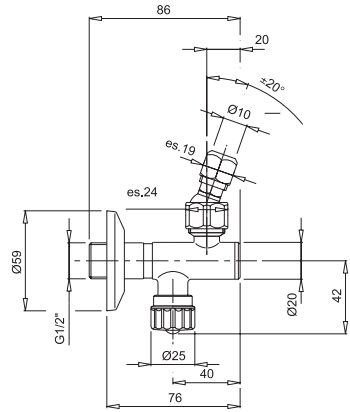

F191

Tap with filter, adjustment and shut off, with swivel connection 3/8" Ø 10 outlet

Вентиль с фильтром, регулировкой и выводом, с вращающимся соединением, 3/8, под слив диаметром 10