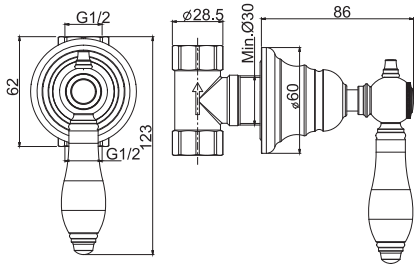

#### Volume control valve 1/2"

- exposed part only
- **built-in part to be ordered separately**