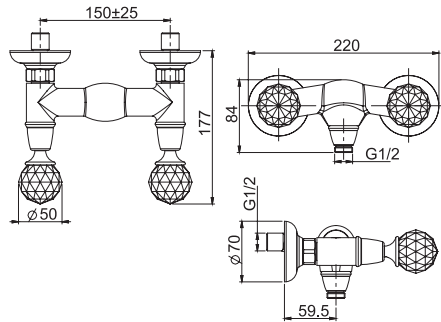

#### Exposed shower tap without shower set

- n. 2 eccentric couplings 1/2"