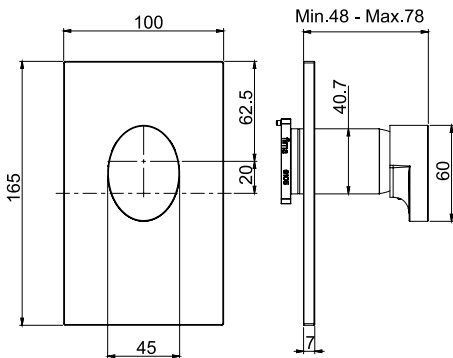

Встроенный смеситель для душа

- Пластина из ABS
- только внешняя часть
- **внутренняя часть заказывается отдельно**

		€
F3939X1CR	CR	155,30
F3939X1SN	SN	256,40
F3939X1BS	BS	217,60
F3939X1NS	NS	217,60

SPARE PARTS - Запасные детали

F2036
€ 50,20

Required item to be ordered separately

Данная позиция обязательно заказывается отдельно

Built-in part

внутренняя часть

F3000		142,50