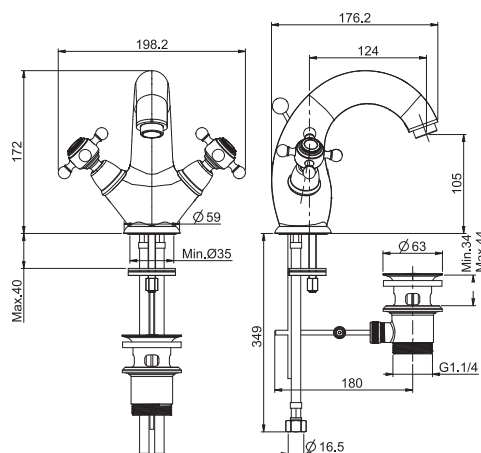

### Wash basin mixer

- n. 2 flexible hoses 370 mm
- pop-up waste 1"1/4