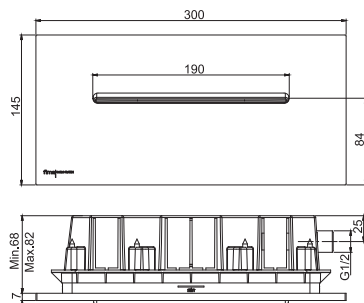

F2782

Waterfall stainless steel wall-mounted spout

Каскад пристенный встраиваемый из нержавеющей стали

€