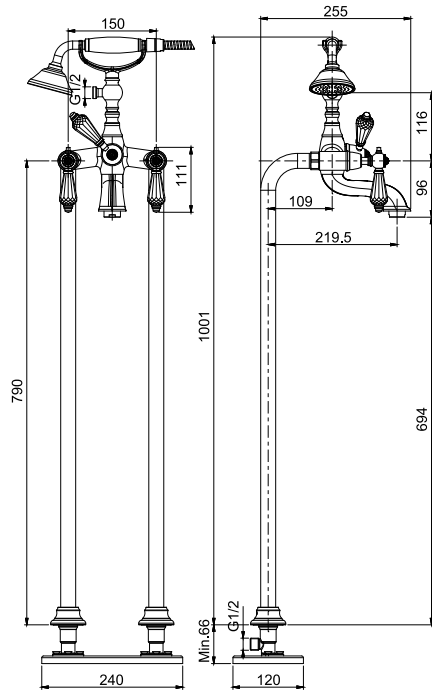

F5404/4C

Floor mounted bath tap on risers with shower set

- brass flex hose 1500 mm
- diverter
- brass handshower
- pair of standpipes M 1/2"
- **built-in part to be ordered separately**