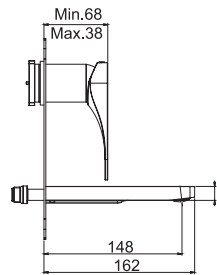

SPOUT 200 MM - ИЗЛИВ 200 MM