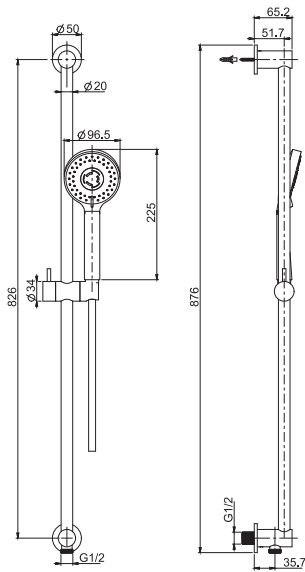

F2039

Brass sliding rail with water connection

- 3 jets ABS handshower with antilimestone nozzles
- Chromalux flexible hose 1500 mm