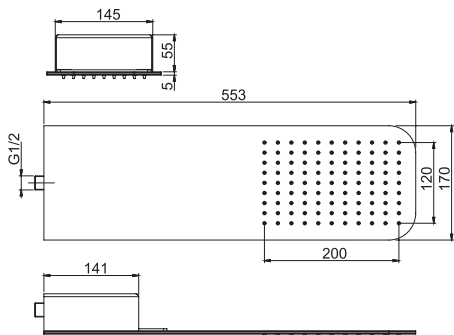

Верхний душ для настенного монтажа из нержавеющей стали

- дождь

€

F2628CR	CR	976,50