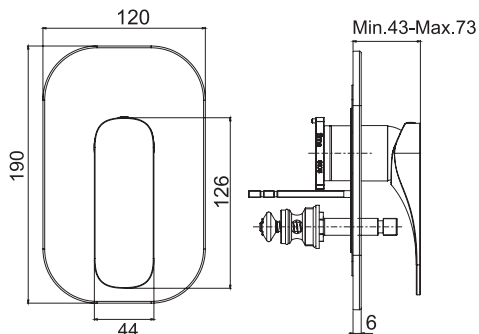

F3729X2

Single lever bath and shower mixer for concealed installation with 2 outlets diverter

- exposed part only
- diverter
- metal plate
- **built-in part to be ordered separately**