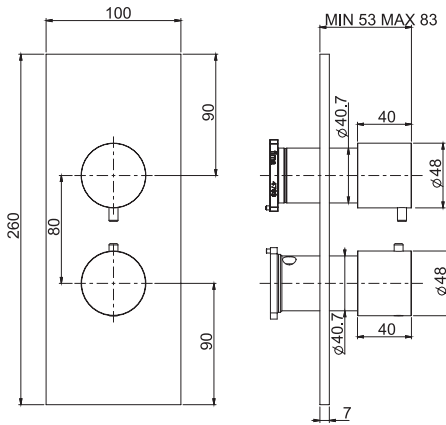

F3079X7

Thermostatic mixer for concealed installation with 2/3 outlets diverter

- exposed part only
- 2/3 outlets diverter
- **built-in part to be ordered separately**