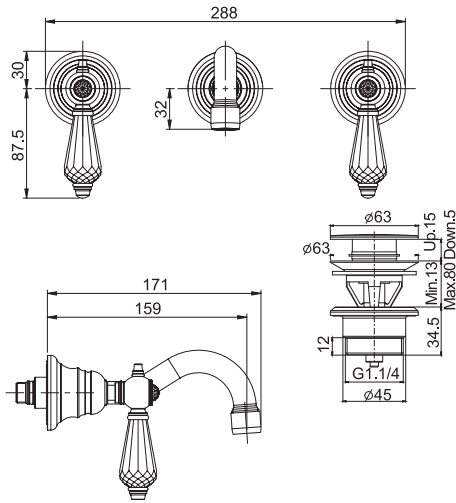

F5401/5C

Wall mounted three-holes basin mixer

- exposed part only
- 1"1/4 brass click clack pop-up waste
- **built-in part to be ordered separately**

Смеситель для раковины на 3 отверстия настенный

- только внешняя часть
- донный клапан click-clack 1"1/4 с переливом
- **внутренняя часть заказывается отдельно**

spout 160 mm - излив 160 MM

			€
F5401/5CCR	CR		754,00
F5401/5CSN	SN		1.073,90
F5401/5COR	OR		1.262,10
F5401/5COS	OS		1.621,20
F5401/5CBR	BR		1.073,90
F5401/5CRA	RA		1.073,90
			€
			€
F5401/5CBCR	CR		955,80
F5401/5CBSN	SN		1.275,80
F5401/5CBOR	OR		1.447,50
F5401/5CBOS	OS		2.055,10
F5401/5CBBR	BR		1.275,80
F5401/5CBRA	RA		1.275,80
			€
			€
F5401/5CNCR	CR		955,80
F5401/5CNSN	SN		1.275,80
F5401/5CNOR	OR		1.447,50
F5401/5CNOS	OS		2.055,10
F5401/5CNBR	BR		1.275,80
F5401/5CNRA	RA		1.275,80

Required item to be ordered separately

Built-in part

- centre to centre 228 mm

Данная позиция обязательно заказывается отдельно

внутренняя часть

- от центра до центра 228 мм

			€
F2240			153,50