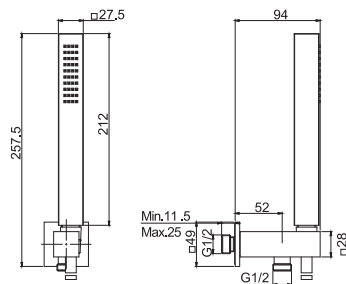

3 outlets thermostatic shower set

Wall mounted showerhead

- cascade flow
- rain flow

Built-in thermostatic mixer

- ABS handshower with antilimestone nozzles
- 3 volume control valves
- safety stop handle 38°

Exposed shower set

- wall shower holder with water connection
- Chromalux flexible hose 1500 mm

Built-in part for thermostatic mixer

- inlets G 3/4"
- 3 outlet 1/2"