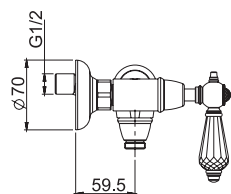

### Exposed shower tap without shower set

- n. 2 eccentric couplings 1/2"