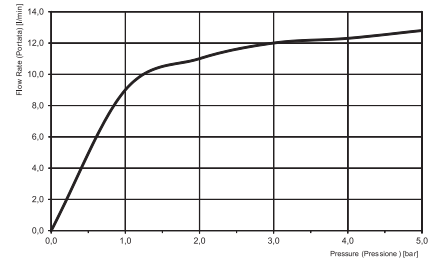

€

F5912CR	CR	386,00
F5912SN	SN	636,90
F5912CN	CN	540,40
F5912CS	CS	636,90
F5912BS	BS	540,40
F5912NS	NS	540,40
F5912OR	OR	764,30
F5912OS	OS	829,90