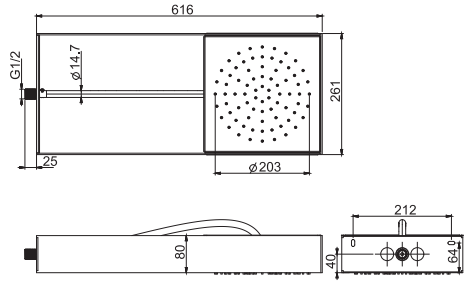

### Wall mounted Moove showerhead with white frame

- white matt frame in stainless steel
- tube in clear silicone
- sliding module for water supply
- rain flow
- easy clean system
- the different finishings refer to the sliding module for water delivery