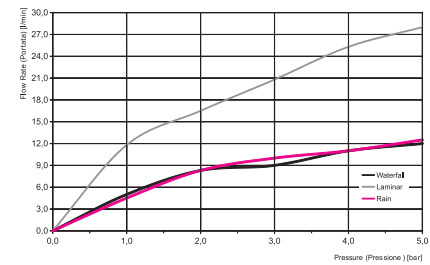

€

F5911 CR 1.762,30

OTHER VERSIONS - ДРУГИЕ ВЕРСИИ