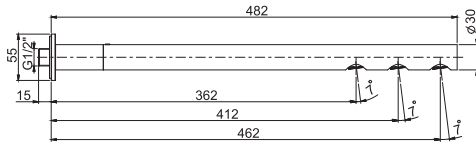

F5912

Still showerhead

- 3 rain jets
- 10 l/min minimum consumption

Верхний душ Still настенного монтажа

- массаж 3 дождь
- минимальное потребление 10 л/мин