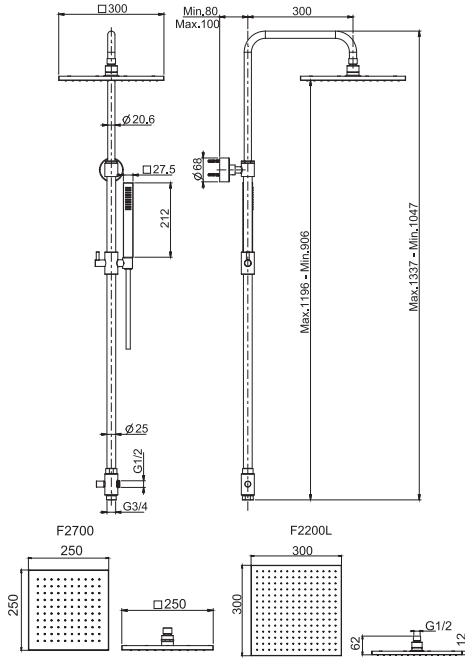

F2700 - 2200L

Shower column with diverter

- adjustable height column
- brass showerhead with antilimestone nozzles
- ABS handshower with antilimestone nozzles
- Chromalux flexible hose 1500 mm