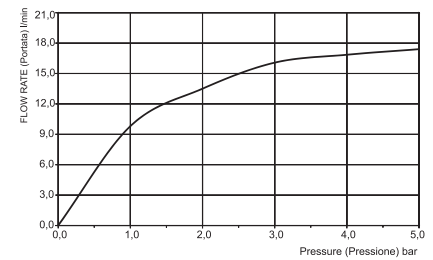

€

F2810CR	CR	800,70
F2810SN	SN	1.321,20
F2810CN	CN	1.121,00
F2810CS	CS	1.321,20
F2810BS	BS	1.121,00
F2810NS	NS	1.121,00
F2810OR	OR	1.585,40
F2810OS	OS	1.721,60