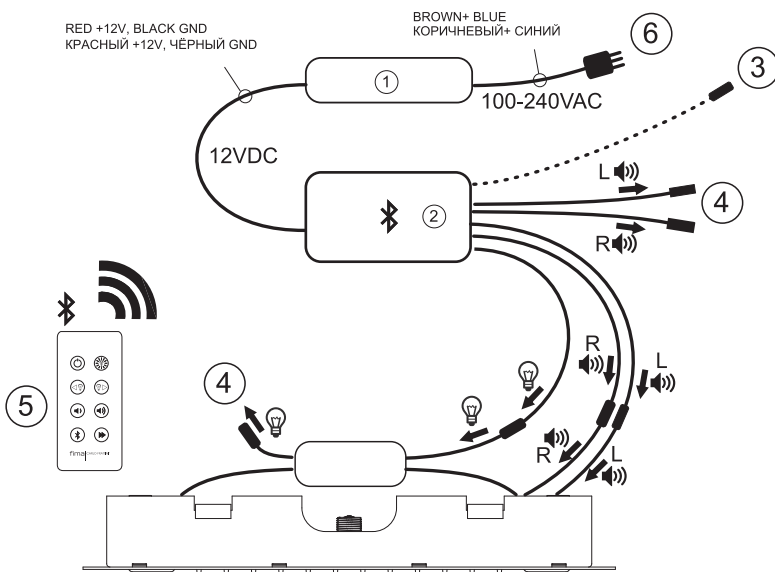

F2902

Hamonia stainless steel ceiling mounted showerhead with LED for chromotherapy

- 500x500 mm
- chromotherapy control with remote control
- anti-limestone nozzles
- n. 6 mist Sprays
- audio bluetooth connection/ playlist selection
- control unit included
- rain flow
- 8 colors RGB LED Lights for chromotherapy

Потолочный душ из нержавеющей стали Hamonia с LED подсветкой для хромотерапии

- 500x500 мм
- контроль хромотерапии с помощью пульта
- анти-кальк диффузоры
- 6 форсунок для мелкого распыления воды
- совмещение аудио/bluetooth (выбор музыки)
- Блок контроля
- дождь
- LED подсветка для хромотерапии, доступны 8 цветов

€

F2902CR CR 4.690,50

OTHER VERSIONS - ДРУГИЕ ВЕРСИИ

1. **POWER SUPPLY**
   БЛОК ПИТАНИЯ
2. **ELECTRONIC CONTROL UNIT**
   ЦЕНТРАЛЬНЫЙ БЛОК
3. **NOT CONNECT (PROVIDED FOR FUTURE EXPANSIONS)**
   НЕ СОЕДИНЯТЬ
   (ПРЕДНАЗНАЧЕННО ДЛЯ ПОСЛЕДУЮЩЕГО РАЗЪЕМА)
4. **CONNECTION TO ANOTHER HARMONIA SHOWERHEAD**
   СОЕДИНЕНИЕ К ДРУГОМУ ВЕРХНЕМУ ДУШУ HARMONIA
5. **REMOTE CONTROL**
   ПУЛЬТ УПРАВЛЕНИЯ
6. **PLUG (NOT SUPPLIED)**
   ВИЛКА (НЕ ПОСТАВЛЯЕТСЯ)