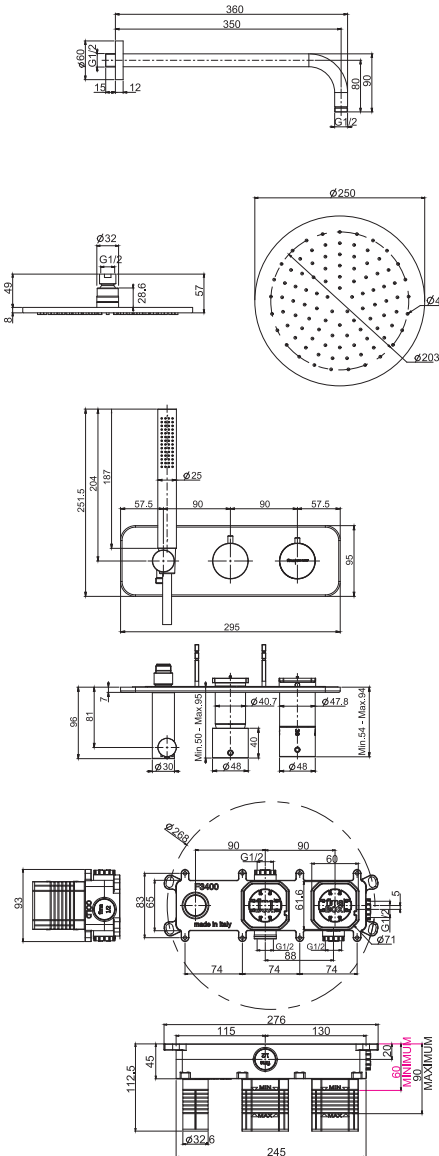

7,3 kg

28 x 42 x 21 cm

**F3979**

**2 outlets shower set**

Brass showerhead 250x250 mm

- anti-limestone nozzles
- wall mounted bracket mm 350 - 1/2"
- ABS handshower with antilimestone nozzles

Single lever bath/shower mixer for concealed installation