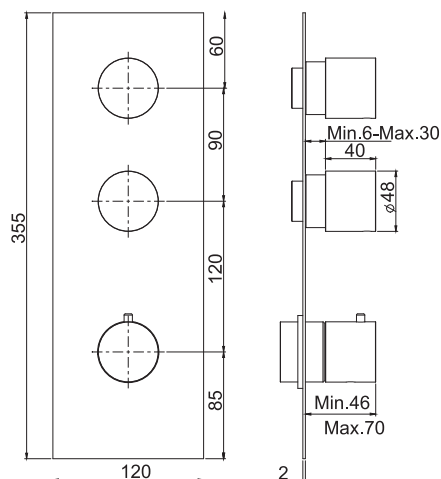

F3089X2

Thermostatic built-in shower mixer

- horizontal or vertical installation
- exposed part only
- safety stop handle 38°
- 2 volume control valves
- **built-in part to be ordered separately**