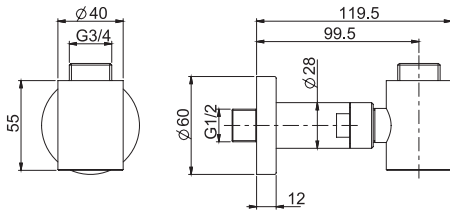

F2123

Column built-in water connection

Подвод воды встроенный

€