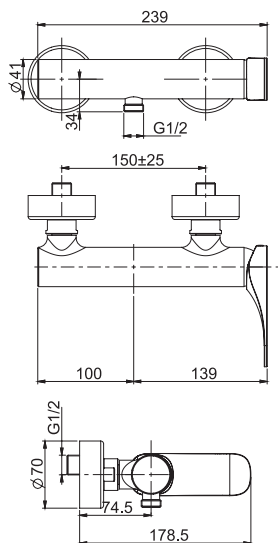

OTHER VERSIONS - ДРУГИЕ ВЕРСИИ

SPARE PARTS - Запасные детали

F2036/1
€ 50,20

F2274/1
€ 53,40