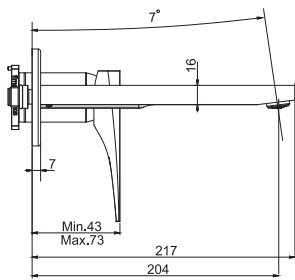

SPOUT 200 MM - ИЗЛИВ 200 MM

Required item to be ordered separately

Данная позиция обязательно заказывается отдельно

Built-in part

внутренняя часть

		€
F3600		202,00