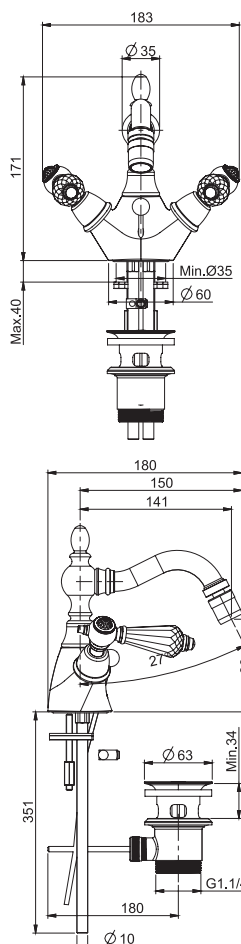

F5412C

Bidet mixer with swivel spout

- n. 2 flexible hoses 370 mm
- swivel spout
- Pop-up waste 1"1/4