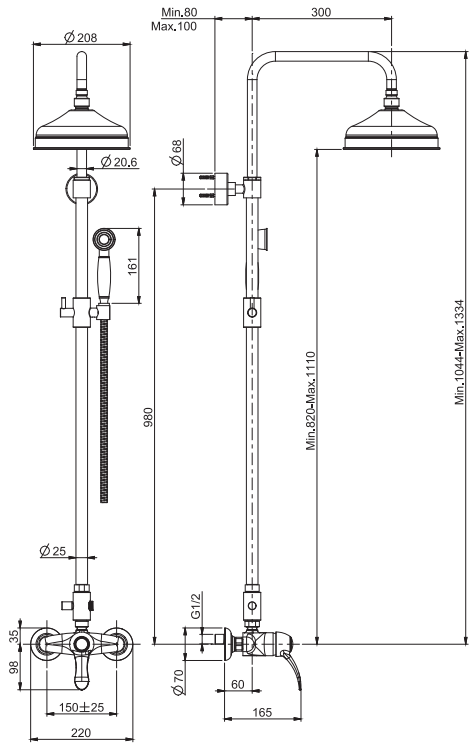

F3305/2 - F3365/2

Shower column with showerhead and shower set

- n. 2 eccentric couplings 1/2"
- adjustable height column
- brass showerhead $\varnothing$ 200 mm
- brass flex hose 1500 mm
- diverter
- brass handshower

Смеситель для душа с душевой стойкой, верхним душем и душевым комплектом

- 2 подвода воды 1/2 с эксцентриком
- регулируемая высота
- Верхний душ из латуни $\varnothing$ 200 мм
- Гибкий шланг из латуни 1500 мм
- переключатель
- ручной душ из латуни

		€
F3305/2CR	CR	1.249,80
F3305/2SN	SN	2.145,40
F3305/2OR	OR	2.587,60
F3305/2OS	OS	2.687,10
F3305/2BR	BR	2.145,40
F3305/2RA	RA	2.145,40

		€
F3365/2CR	CR	1.381,20
F3365/2SN	SN	2.362,40
F3365/2OR	OR	2.847,80
F3365/2OS	OS	2.969,50
F3365/2BR	BR	2.362,40
F3365/2RA	RA	2.362,40

SPARE PARTS - Запасные детали

F2001
€ 51,50