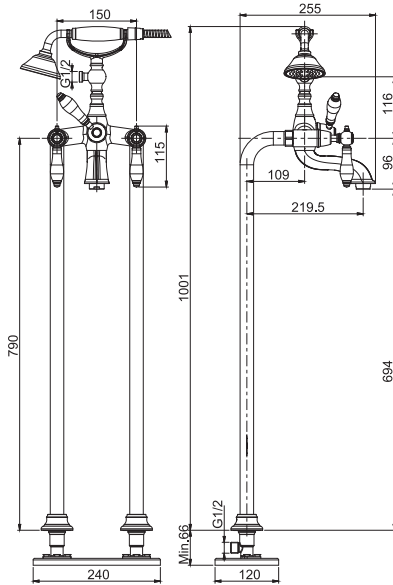

F5404/4

Floor mounted bath tap on risers with shower set

- brass flex hose 1500 mm
- diverter
- brass handshower
- pair of standpipes M 1/2"
- **built-in part to be ordered separately**