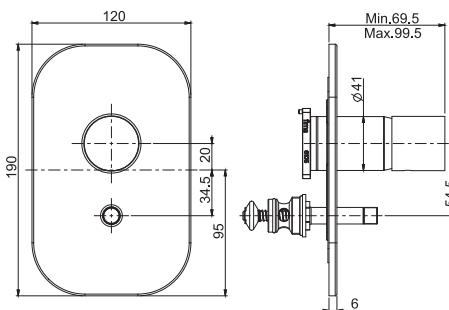

F4169X2

Single lever bath and shower mixer for concealed installation with 2 outlets diverter

- exposed part only
- diverter
- built-in part to be ordered separately