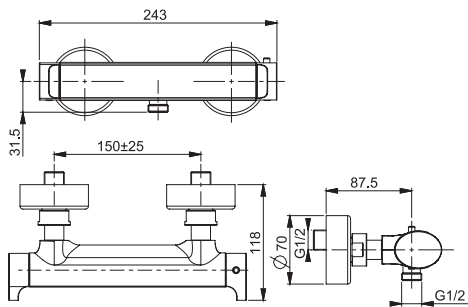

€
F4225/1CR	CR	332,10
F4225/1SN	SN	548,00
F4225/1BS	BS	464,90
F4225/1NS	NS	464,90

8	2,1 kg	15 x 38 x 9 cm

SPARE PARTS - Запасные детали

F2288 € 23,20	F2423 € 133,30

F4225/3

Exposed thermostatic shower mixer without shower set WITH METAL HANDLES with upper outlet

- n. 2 eccentric couplings 1/2"
- upper outlet only