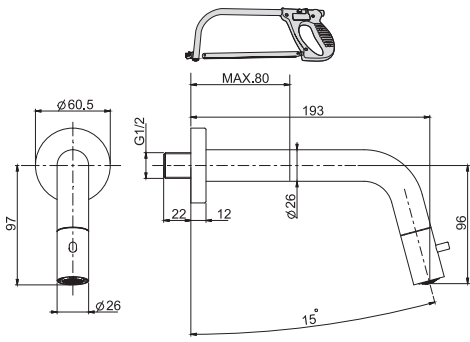

F3061

Cold water tap

- cold water only
- 1/2" thread
- cuttable (max 8 cm)

Кра и только на холодную воду

- только на холодную воду
- резьба 1/2
- Обрезная (max 8 cm)

		€
F3061CR	CR	172,60
F3061SN	SN	284,80
F3061CN	CN	241,60
F3061CS	CS	284,80
F3061BS	BS	241,60
F3061NS	NS	241,60
F3061OR	OR	341,70
F3061OS	OS	371,10

SPARE PARTS - Запасные детали

F2798
€ 40,30

F2878
€ 40,30

F3061/2

Cold water tap

- cold water only
- 1/2" thread