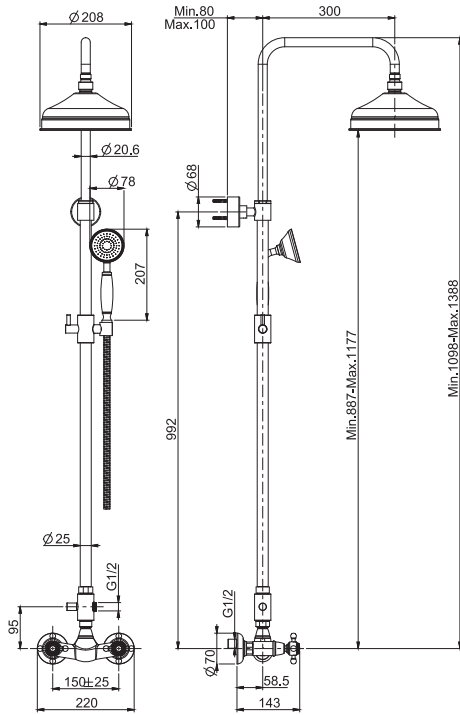

F5085/2 - F5055/2

Exposed shower tap with shower column, showerhead and shower set

- n. 2 eccentric couplings 1/2"
- adjustable height column
- brass showerhead Ø 200 mm
- brass flex hose 1500 mm
- diverter
- brass handshower

Смеситель для душа внешнего монтажа с душевой штангой, верхним душем и душевым комплектом

- 2 подвода воды 1/2 с эксцентриком
- регулируемая высота
- Верхний душ из латуни Ø 200 мм
- Гибкий шланг из латуни 1500 мм
- переключатель
- ручной душ из латуни

		€
F5085/2CR	CR	1.216,20
F5085/2SN	SN	2.090,40
F5085/2OR	OR	2.521,20
F5085/2OS	OS	2.614,80
F5085/2BR	BR	2.090,40
F5085/2RA	RA	2.090,40

		€
F5055/2CR	CR	1.216,20
F5055/2SN	SN	2.090,40
F5055/2OR	OR	2.521,20
F5055/2OS	OS	2.614,80
F5055/2BR	BR	2.090,40
F5055/2RA	RA	2.090,40

SPARE PARTS - Запасные детали

F2042AC
€ 23,20

F2042AF
€ 23,20

F5089/1

Single lever bath and shower mixer for concealed installation

- exposed part only
- metal plate
- **built-in part to be ordered separately**

Встроенный смеситель для душа

- только внешняя часть
- Пластина из Металлические
- **внутренняя часть заказывается отдельно**