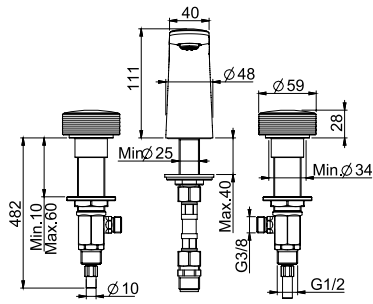

F5601

Three-holes basin tap

- **COVER SOLD SEPARATELY**
- 1"1/4 brass click clack pop-up waste
- n. 4 flexible hoses 370 mm

Смеситель для раковины на 3 отверстия

- **НАКЛАДКИ ЗАКАЗЫВАЮТСЯ ОТДЕЛЬНО**
- донный клапан click-clack 1"1/4 с переливом
- с 4 гибкими шлангами 370 мм

	H COLLECTION	€
F5601HCR	CR	567,70
F5601HSN	SN	936,70
F5601HCN	CN	794,60
F5601HCS	CS	936,70
F5601HBS	BS	794,60
F5601HNS	NS	794,60
F5601HOR	OR	1.124,00
F5601HOS	OS	1.220,60
	V COLLECTION	€
F5601VCR	CR	597,10
F5601VSN	SN	985,20
F5601VCN	CN	835,60
F5601VCS	CS	985,20
F5601VBS	BS	835,60
F5601VNS	NS	835,60
F5601VOR	OR	1.181,70
F5601VOS	OS	1.283,70
	X COLLECTION	€
F5601XCR	CR	630,20
F5601XSN	SN	1.039,80
F5601XCN	CN	882,00
F5601XCS	CS	1.039,80
F5601XBS	BS	882,00
F5601XNS	NS	882,00
F5601XOR	OR	1.247,60
F5601XOS	OS	1.354,80

SPARE PARTS - Запасные детали

F2042AF
€ 23,20

F2693
€ 10,40

Required item to be ordered separately

Данная позиция обязательно заказывается отдельно

CHROM ХРОМ	WHITE MARBLE БЕЛЫЙ МРАМОР	WHITE MATT БЕЛЫЙ МАТОВЫЙ	BLACK MATT ЧЕРНЫЙ МАТОВЫЙ	BLACK MARBLE ЧЕРНЫЙ МРАМОР
C21L 45,00	C24N 192,80	C22L 49,30	C23L 49,30	C25N 192,80
GOLD ЗОЛОТО	BRUSHED GOLD БРАШИРОВАННОЕ ЗОЛОТО	BRUSHED NICKEL БРАШИРОВАННОЕ НИКЕЛЬ	BLACK CHROME ХРОМ ЧЕРНЫЙ	BRUSHED BLACK CHROME БРАШИРОВАННОЕ ЧЕРНЫЙ
C26L 95,90	C28L 105,50	C29L 73,80	C210L 58,10	C211L 73,80