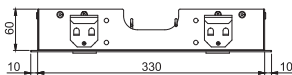

F2820

Ceiling mounted stainless steel showerhead Modular

- 350mm x 200mm
- bluetooth audio system
- 8 colors RGB LED Lights for chromotherapy
- control unit to be ordered separately

Потолочный душ из нержавеющей стали Modular

- 350мм x 200мм
- встроено аудио устройство
- LED подсветка для хромотерапии, доступны 8 цветов
- Блок контроля заказывается отдельно

€

F2820CR	CR	1.077,40
F2820SN	SN	1.777,70
F2820CN	CN	1.508,30
F2820CS	CS	1.777,70
F2820BS	BS	1.508,30
F2820NS	NS	1.508,30
F2820OR	OR	2.133,20
F2820OS	OS	2.316,40