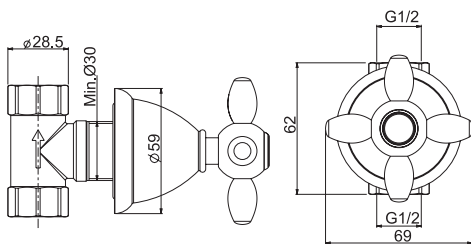

#### Volume control valve 1/2"

- exposed part only
- **built-in part to be ordered separately**