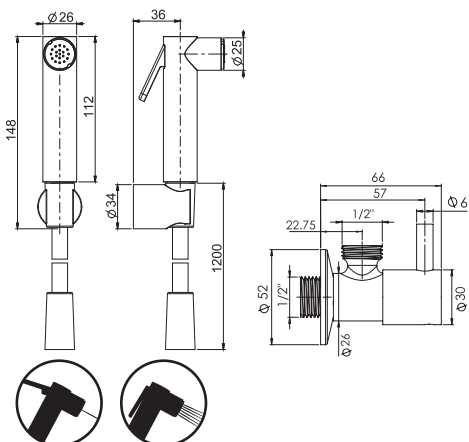

#### Kit shut-off

- angle valve
- flexible stainless steel 1200 mm
- shower holder
- hydrobrush and shut-off