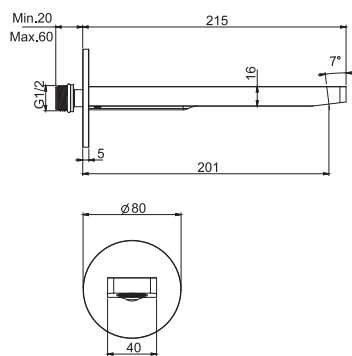

F2418

Wall mounted bath spout

- spout 201 mm
- 1/2" thread