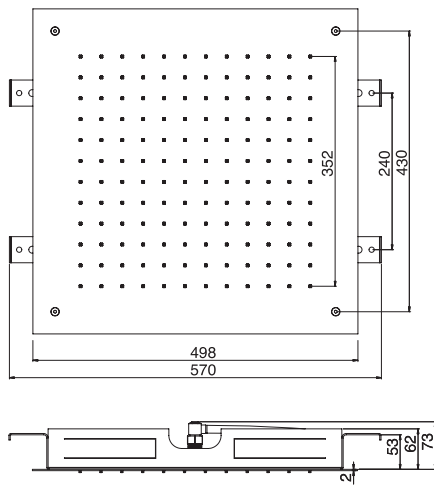

F2425

Ceiling mounted stainless steel showerhead

- 500x500 mm
- anti-limestone nozzles