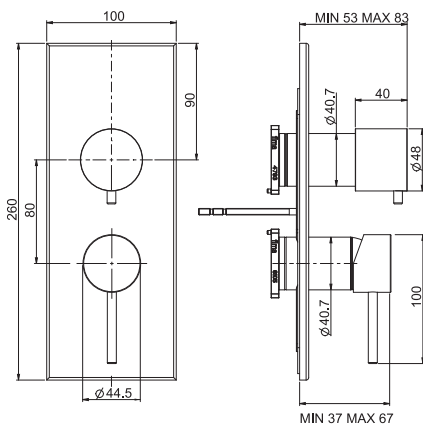

F3079X6

Built-in mixer with 2/3 outlets diverter

- exposed part only
- 2/3 outlets diverter
- **built-in part to be ordered separately**