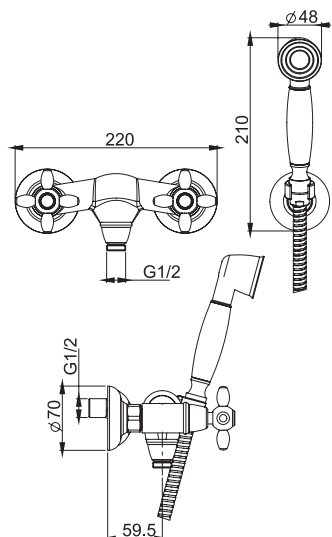

### Exposed shower tap with shower set

- n. 2 eccentric couplings 1/2"
- brass flex hose 1500 mm
- shower holder
- brass handshower