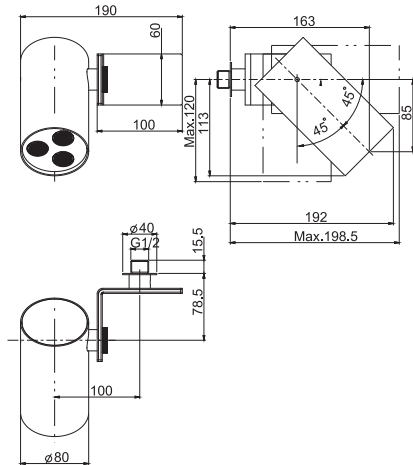

F5914

O3 showerhead

- outside holder version
- 3 rain jets
- 10 l/min minimum consumption
- rotation 90°
- stainless steel