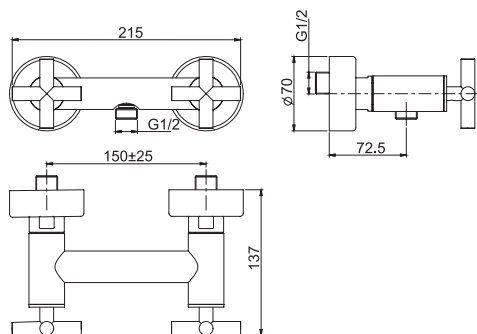

### Exposed shower tap without shower set

- n. 2 eccentric couplings 1/2"