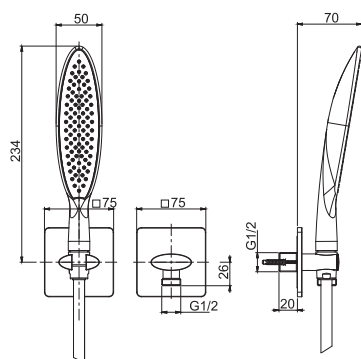

F2336

Exposed shower set

- ABS handshower with antilimestone nozzles
- shower holder
- stainless steel braided flexible hose 1500 mm