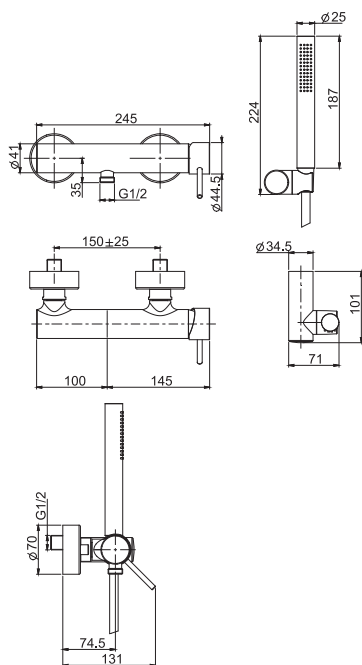

F3035

Exposed shower mixer with shower set

- ABS handshower with antilimestone nozzles
- n. 2 eccentric couplings 1/2"
- Chromalux flexible hose 1500 mm
- shower holder