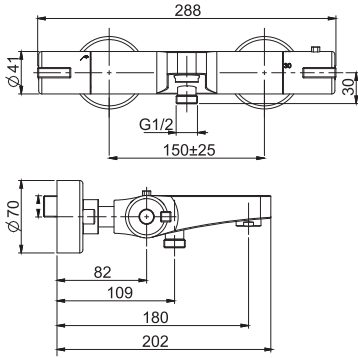

F4074/1

Exposed thermostatic bath mixer without shower set

- n. 2 eccentric couplings 1/2"
- diverting handle