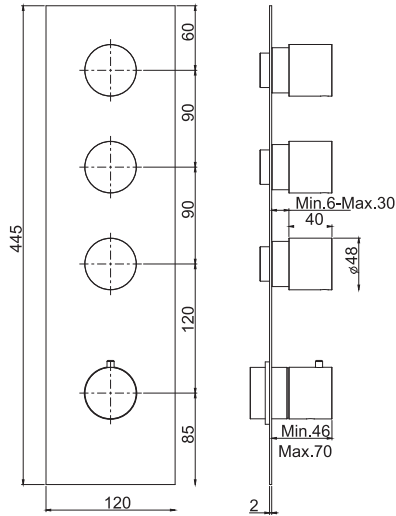

F3089X3

Thermostatic built-in shower mixer

- horizontal or vertical installation
- exposed part only
- safety stop handle 38°
- 3 volume control valves
- **built-in part to be ordered separately**