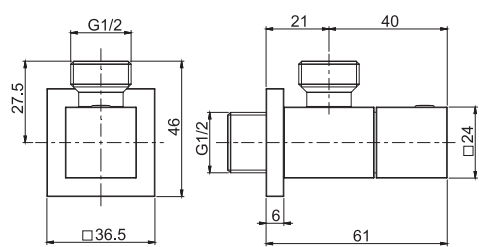

F196

Tap, outlet 1/2" x 1/2"

Вентиль, слив 1/2" x 1/2"

€

F196CR

45,80