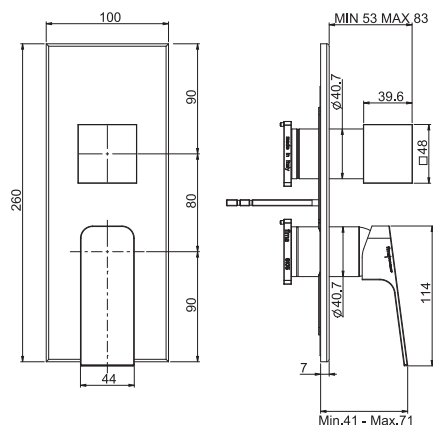

F3389X6

Built-in mixer with 2/3 outlets diverter

- exposed part only
- 2/3 outlets diverter
- metal plate
- **built-in part to be ordered separately**