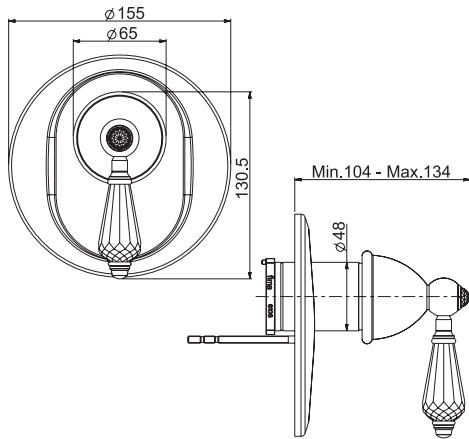

F5409X1C

Single lever bath and shower mixer for concealed installation

- exposed part only
- metal plate
- **built-in part to be ordered separately**

Встроенный смеситель для душа

- только внешняя часть
- Пластина из Металлические
- **внутренняя часть заказывается отдельно**