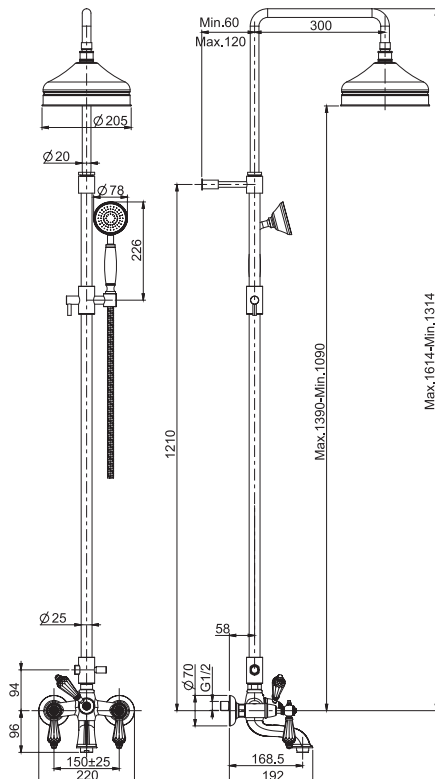

F5404/2C

Exposed bath tap with shower column, showerhead and shower set

- n. 2 eccentric couplings 1/2"
- adjustable height column
- brass showerhead Ø 200 mm
- brass flex hose 1500 mm
- diverter
- brass handshower