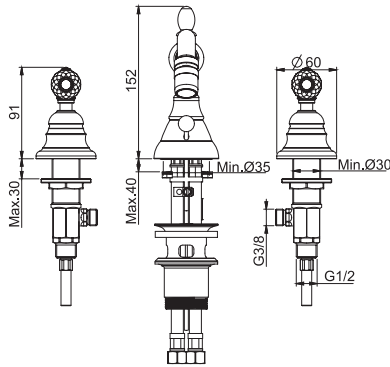

F5402C

Three-holes bidet mixer with swivel spout

- n. 2 flexible hoses 370 mm
- swivel spout
- pop-up waste 1"1/4