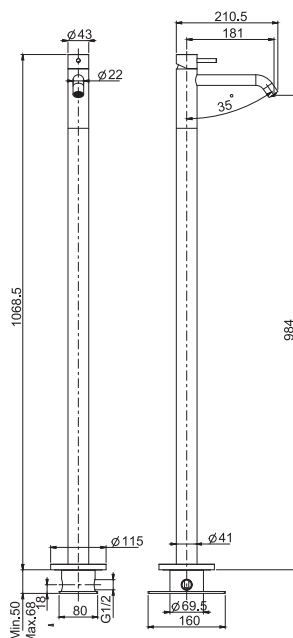

F3071/PINOX

INOX

1.792,90

6,1 kg

39 x 140 x 20 cm

SPARE PARTS - Запасные детали

F2307
€ 56,90

F2492
€ 37,20