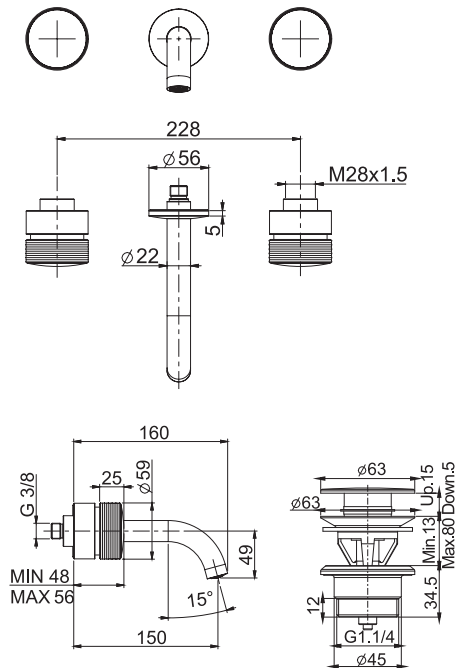

F5601/5

Wall mounted three-holes basin mixer

- **COVERE SOLD SEPARATELY**
- exposed part only
- 1"1/4 brass click clack pop-up waste
- spout 150 mm
- **built-in part to be ordered separately**

Смеситель для раковины на 3 отверстия настенный

- **НАКЛАДКИ ЗАКАЗЫВАЮТСЯ ОТДЕЛЬНО**
- только внешняя часть
- донный клапан click-clack 1"1/4 с переливом
- Излив 150 мм
- **внутренняя часть заказывается отдельно**

SPOUT 150 MM - ИЗЛИВ 150 MM

		€
F5601/5HCR	CR	482,00
F5601/5HSN	SN	795,20
F5601/5HCN	CN	674,70
F5601/5HCS	CS	795,20
F5601/5HBS	BS	674,70
F5601/5HNS	NS	674,70
F5601/5HOR	OR	954,20
F5601/5HOS	OS	1.036,20

		€
V COLLECTION		
F5601/5VCR	CR	511,40
F5601/5VSN	SN	843,60
F5601/5VCN	CN	715,80
F5601/5VCS	CS	843,60
F5601/5VBS	BS	715,80
F5601/5VNS	NS	715,80
F5601/5VOR	OR	1.012,40
F5601/5VOS	OS	1.099,30

		€
X COLLECTION		
F5601/5XCR	CR	544,40
F5601/5XSN	SN	898,10
F5601/5XCN	CN	762,00
F5601/5XCS	CS	898,10
F5601/5XBS	BS	762,00
F5601/5XNS	NS	762,00
F5601/5XOR	OR	1.077,70
F5601/5XOS	OS	1.170,20

SPARE PARTS - Запасные детали

Required item to be ordered separately

Данная позиция обязательно заказывается отдельно

CHROM ХРОМ	WHITE MARBLE БЕЛЫЙ МРАМОР	WHITE MATT БЕЛЫЙ МАТОВЫЙ	BLACK MATT ЧЕРНЫЙ МАТОВЫЙ	BLACK MARBLE ЧЕРНЫЙ МРАМОР
C21L 45,00	C24N 192,80	C22L 49,30	C23L 49,30	C25N 192,80
GOLD ЗОЛОТО	BRUSHED GOLD БРАШИРОВАННОЕ ЗОЛОТО	BRUSHED NICKEL БРАШИРОВАННОЕ НИКЕЛЬ	BLACK CHROME ХРОМ ЧЕРНЫЙ	BRUSHED BLACK CHROME БРАШИРОВАННОЕ ЧЕРНЫЙ
C26L 95,90	C28L 105,50	C29L 73,80	C210L 58,10	C211L 73,80

Required item to be ordered separately

Данная позиция обязательно заказывается отдельно

Built-in part

- centre to centre 228 mm

внутренняя часть

- от центра до центра 228 мм

F2230	153,50