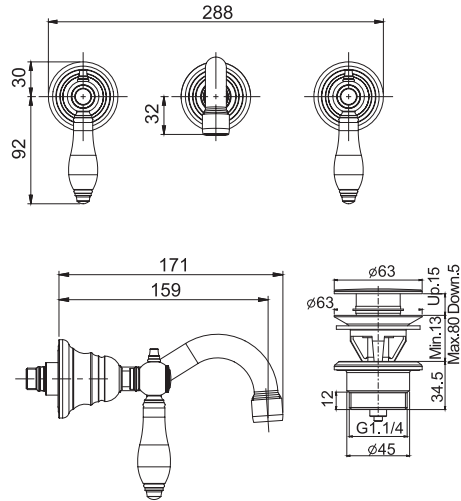

F5401/5

Wall mounted three-holes basin mixer

- exposed part only
- 1 1/4 brass click clack pop-up waste
- spout 160 mm
- **built-in part to be ordered separately**

Смеситель для раковины на 3 отверстия настенный

- только внешняя часть
- донный клапан click-clack 1 1/4 с переливом
- Излив 160 мм
- **внутренняя часть заказывается отдельно**

		€
F5401/5CR	CR	492,00
F5401/5SN	SN	811,70
F5401/5OR	OR	973,90
F5401/5OS	OS	1.057,90
F5401/5BR	BR	811,70
F5401/5RA	RA	811,70

SPARE PARTS - Запасные детали

F2016 € 11,60	F2042AC € 23,20	F2042AF € 23,20

Required item to be ordered separately

Built-in part

- centre to centre 228 mm

Данная позиция обязательно заказывается отдельно

внутренняя часть

- от центра до центра 228 мм

	€
F2240	153,50

F5401L/5

Wall mounted three-holes basin mixer

- exposed part only
- 1 1/4 brass click clack pop-up waste
- spout 200 mm
- **built-in part to be ordered separately**

Смеситель для раковины на 3 отверстия настенный

- только внешняя часть
- донный клапан click-clack 1 1/4 с переливом
- Излив 200 мм
- **внутренняя часть заказывается отдельно**