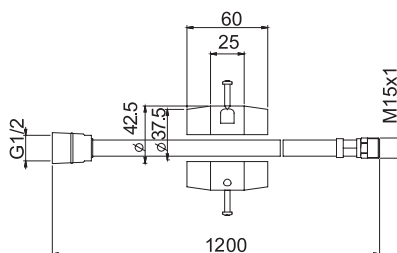

F2023

Nylon flex. hose for Deck mounted bath