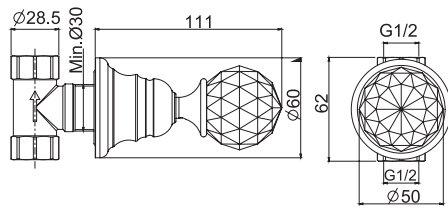

F5093/1C

Volume control valve 1/2"

- exposed part only
- built-in part to be ordered separately

Клапан контроля 1/2

- только внешняя часть
- внутренняя часть заказывается отдельно

		€
F5093/1CCR	CR	290,20
F5093/1CSN	SN	388,30
F5093/1COR	OR	452,00
F5093/1COS	OS	623,90
F5093/1CBR	BR	388,30
F5093/1CRA	RA	388,30

Required item to be ordered separately

Built-in part

Данная позиция обязательно заказывается отдельно

внутренняя часть

	€
F2220	68,70