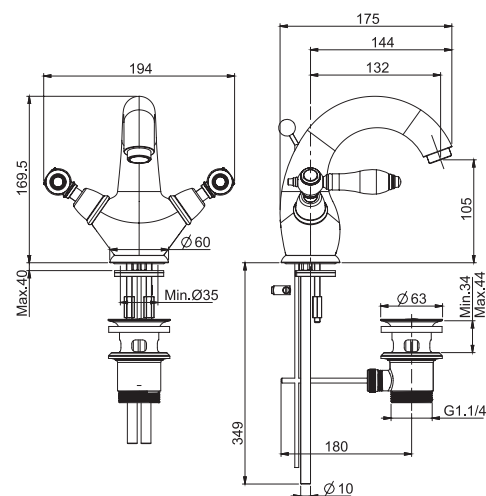

F5431

Wash basin mixer

- n. 2 flexible hoses 370 mm
- pop-up waste 1"1/4

Смеситель на раковину

- с двумя гибкими шлангами 370 мм
- Донный клапан 1"1/4