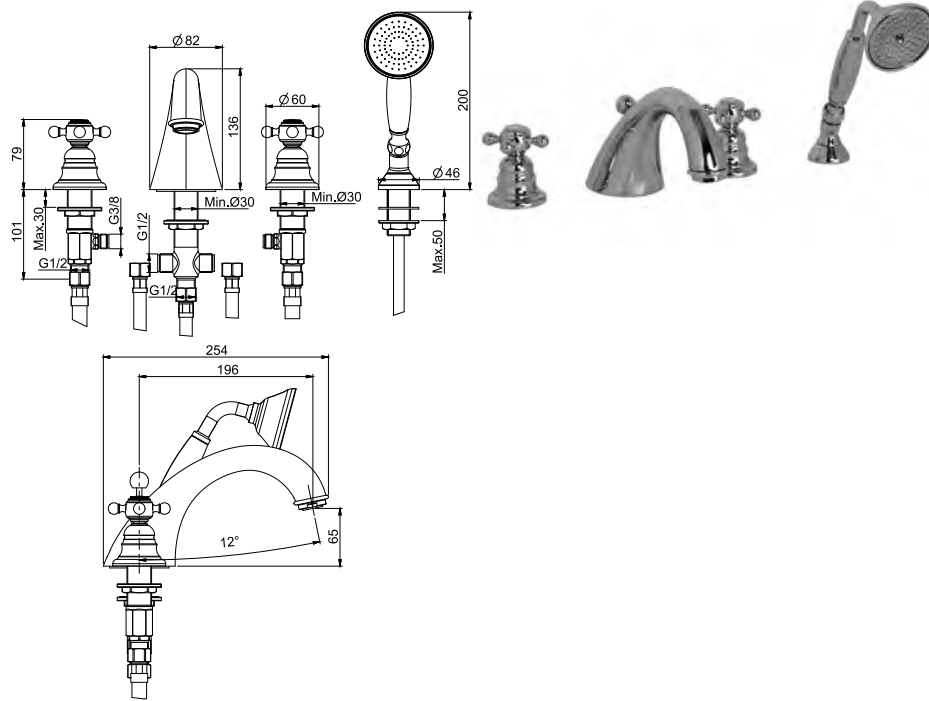

F5094 - F5064

Deck mounted bath tap

- 1500 mm nylon flexible hose
- diverter
- shower holder
- brass handshower

Смеситель к борту ванны

- Гибкая подводка нейлоновая 1500 мм
- переключатель
- держатель для душа
- ручной душ из латуни

		€
F5094CR	CR	982,00
F5094SN	SN	1.619,90
F5094OR	OR	1.944,10
F5094OS	OS	2.111,10
F5094BR	BR	1.619,90
F5094RA	RA	1.619,90

		€
F5064CR	CR	982,00
F5064SN	SN	1.619,90
F5064OR	OR	1.944,10
F5064OS	OS	2.111,10
F5064BR	BR	1.619,90
F5064RA	RA	1.619,90

SPARE PARTS - Запасные детали

F2042AC
€ 23,20

F2042AF
€ 23,20

F2253
€ 35,10

Suggested item to be ordered separately

Данная позиция заказывается отдельно

Inox cover plate

Стальная пластина

€

F2193

290,60