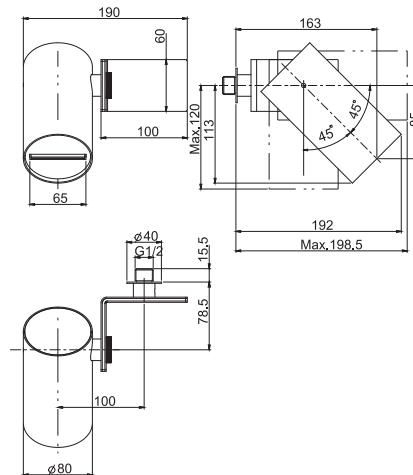

F5915

O3 showerhead

- outside holder version
- cascade flow
- 10 l/min minimum consumption
- rotation 90°
- stainless steel