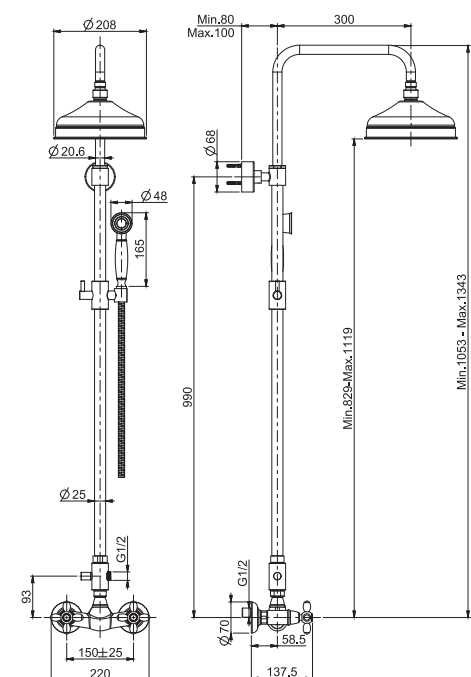

Смеситель для душа внешнего монтажа с душевой штангой, верхним душем и душевым комплектом

- 2 подвода воды 1/2 с эксцентриком
- регулируемая высота
- Верхний душ из латуни Ø 200 мм
- Гибкий шланг из латуни 1500 мм
- переключатель
- ручной душ из латуни