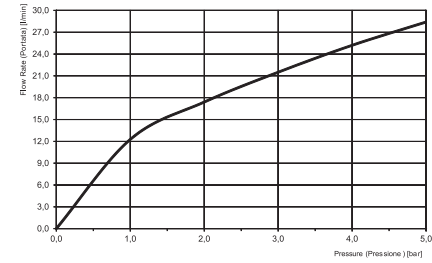

€

F5916CR	CR	751,30
F5916SN	SN	1.239,60
F5916CN	CN	1.051,80
F5916CS	CS	1.239,60
F5916BS	BS	1.051,80
F5916NS	NS	1.051,80
F5916OR	OR	1.487,60
F5916OS	OS	1.615,30