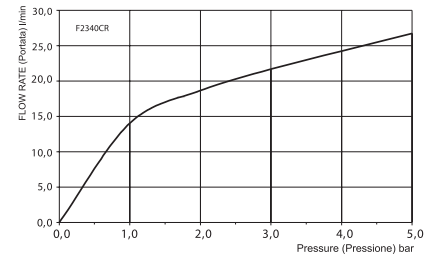

F2340/1CRC	CR	1.015,60
F2340/1CRB	BS	1.184,00
F2340/1CRN	NS	1.184,00