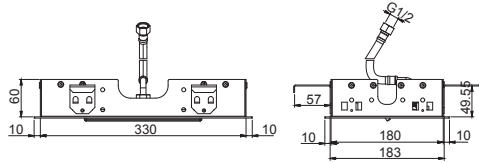

### Ceiling mounted stainless steel showerhead Modular

- 350mm x 200mm
- cascade flow