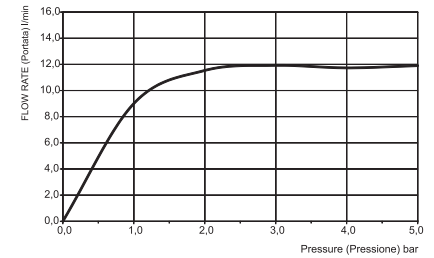

€

F2417CR	CR	1.603,40
F2417SN	SN	2.645,60
F2417BS	BS	2.244,80
F2417NS	NS	2.244,80