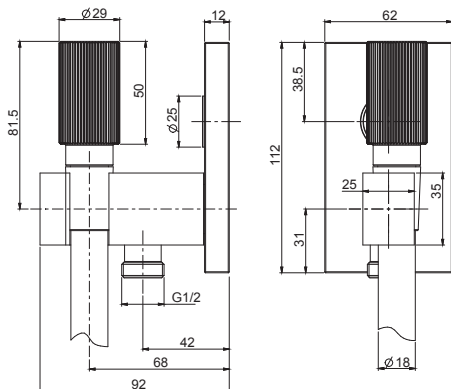

€
F5924CR	CR	461,60
F5924SN	SN	761,60
F5924CN	CN	646,20
F5924CS	CS	761,60
F5924BS	BS	646,20
F5924NS	NS	646,20
F5924OR	OR	914,00
F5924OS	OS	992,40

Required item to be ordered separately

Данная позиция обязательно заказывается отдельно

Built-in part

внутренняя часть

F4020	224,40