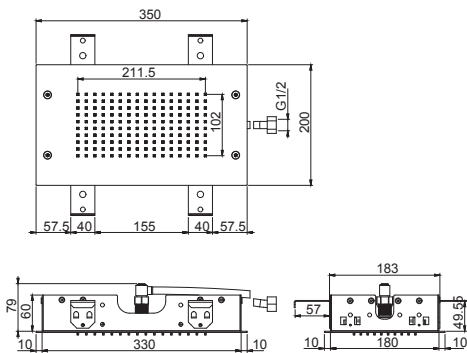

Потолочный душ из нержавеющей стали Modular

- 350мм x 200мм
- дождь

€

F2805CR	CR	800,70
F2805SN	SN	1.321,20
F2805CN	CN	1.121,00
F2805CS	CS	1.321,20
F2805BS	BS	1.121,00
F2805NS	NS	1.121,00
F2805OR	OR	1.585,40
F2805OS	OS	1.721,60