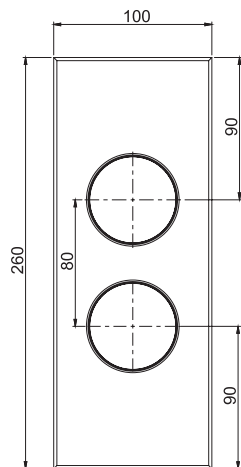

F5609X6

Built-in mixer with 2/3 outlets diverter

- COVER TO BE ORDERED SEPARATELY
- exposed part only
- 2/3 outlets diverter
- built-in part to be ordered separately

Встроенный смеситель с переключателем на 2/3 источника

- НАКЛАДКА ЗАКАЗЫВАЕТСЯ ОТДЕЛЬНО
- только внешняя часть
- переключатель на 2/3 источника
- внутренняя часть заказывается отдельно

H COLLECTION

€

F5609X6HCR	CR	598,00
F5609X6HSN	SN	986,80
F5609X6HCN	CN	837,20
F5609X6HCS	CS	986,80
F5609X6HBS	BS	837,20
F5609X6HNS	NS	837,20
F5609X6HOR	OR	1.184,00
F5609X6HOS	OS	1.285,70

V COLLECTION

€

F5609X6VCR	CR	627,30
F5609X6VSN	SN	1.035,00
F5609X6VCN	CN	878,30
F5609X6VCS	CS	1.035,00
F5609X6VBS	BS	878,30
F5609X6VNS	NS	878,30
F5609X6VOR	OR	1.242,10
F5609X6VOS	OS	1.348,70

X COLLECTION

€

F5609X6XCR	CR	660,40
F5609X6XSN	SN	1.089,60
F5609X6XCN	CN	924,40
F5609X6XCS	CS	1.089,60
F5609X6XBS	BS	924,40
F5609X6XNS	NS	924,40
F5609X6XOR	OR	1.307,40
F5609X6XOS	OS	1.419,80

SPARE PARTS - Запасные детали

F2036
€ 50,20

F2629
€ 87,80

Required item to be ordered separately

Данная позиция обязательно заказывается отдельно

CHROM
ХРОМ
C21NL 45,00

WHITE MATT
БЕЛЫЙ МАТОВЫЙ
C22NL 49,30

BLACK MATT
ЧЕРНЫЙ МАТОВЫЙ
C23NL 49,30

WHITE MARBLE
БЕЛЫЙ МРАМОР
C24N 192,80

BLACK MARBLE
ЧЕРНЫЙ МРАМОР
C25N 192,80

GOLD
ЗОЛОТО
C26NL 95,90

BRUSHED GOLD
БРАШИРОВАННОЕ ЗОЛОТО
C28NL 105,50

BRUSHED NICKEL
БРАШИРОВАННОЕ НИКЕЛЬ
C29NL 73,80

BLACK CHROME
ХРОМ ЧЕРНЫЙ
C210NL 58,10

BRUSHED BLACK CHROME
БРАШИРОВАННОЕ ЧЕРНЫЙ
C211NL 73,80

Required item to be ordered separately

Данная позиция обязательно заказывается отдельно

Built-in part

внутренняя часть

€

F4000 213,50