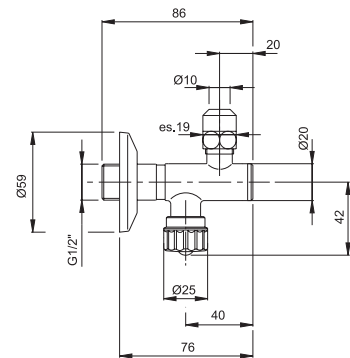

F190/1

Tap with filter, adjustment and shut off, 3/8" Ø 10 outlet high nut

Вентиль с фильтром, регулировкой и выводом 3/8, под слив диаметром 10