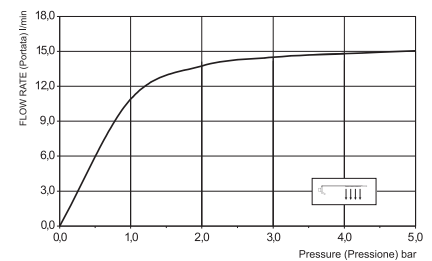

Верхний душ для настенного монтажа из нержавеющей стали

- дождь

€

F2628CR	CR	976,50