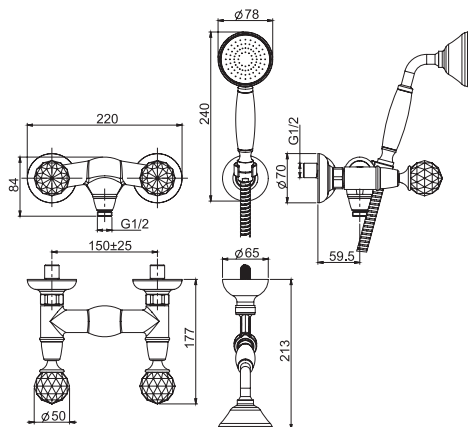

F5085C

Exposed shower tap with shower set

- n. 2 eccentric couplings 1/2"
- brass flex hose 1500 mm
- shower holder
- brass handshower