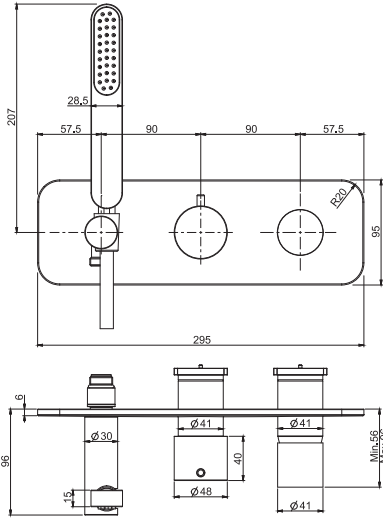

F4179NX2

Single lever bath and shower mixer for concealed installation 2 outlet with shower set

- exposed part only
- Chromalux flexible hose 1500 mm
- ABS handshower with antilimestone nozzles
- wall shower holder with water connection
- diverter
- CN, CS and SN finishes use handshower F2067
- **built-in part to be ordered separately**