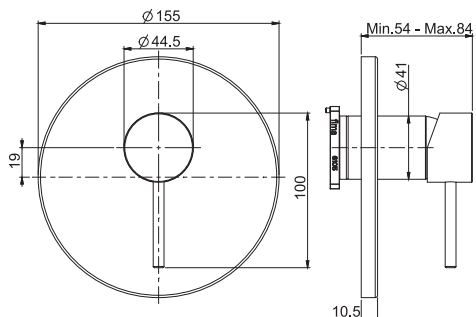

F3039X1

Single lever bath and shower mixer for concealed installation

- exposed part only
- metal plate
- **built-in part to be ordered separately**