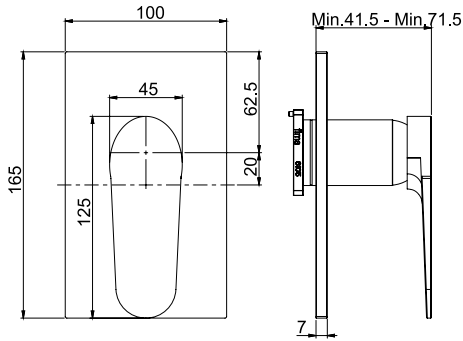

F3949X1

Single lever bath and shower mixer for concealed installation

- ABS plate
- exposed part only
- **built-in part to be ordered separately**

Встроенный смеситель для душа

- Пластина из ABS
- только внешняя часть
- **внутренняя часть заказывается отдельно**