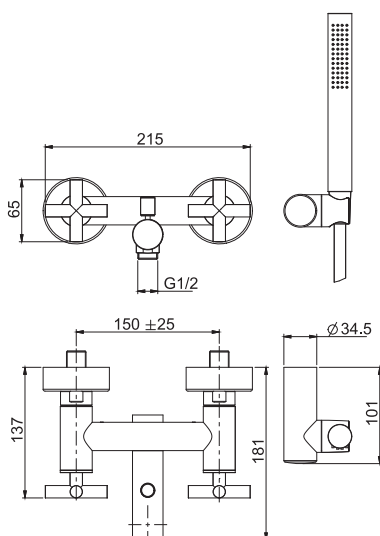

F5304

Exposed bath tap with shower set

- n. 2 eccentric couplings 1/2"
- diverter
- Chromalux flexible hose 1500 mm
- shower holder
- ABS handshower with antilimestone nozzles