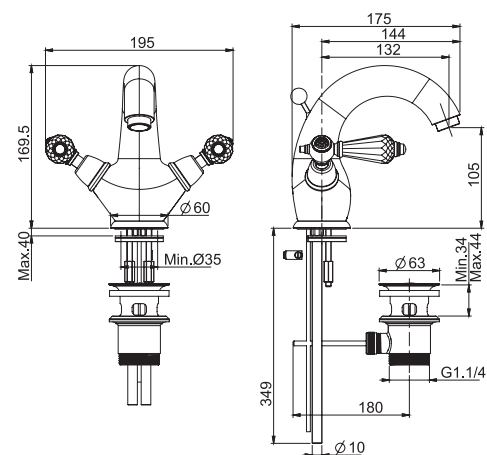

### Wash basin mixer

- n. 2 flexible hoses 370 mm
- pop-up waste 1"1/4