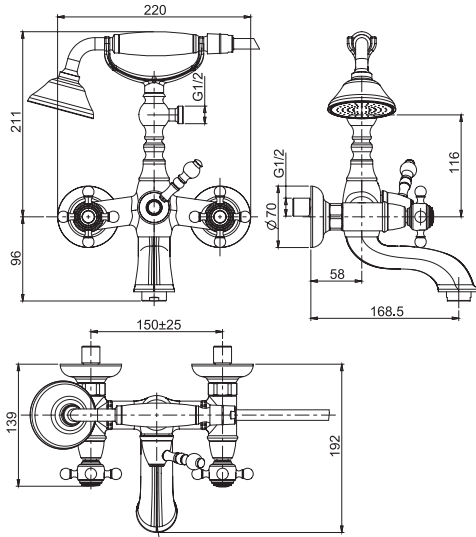

F5084 - F5054

Exposed bath tap with shower set

- n. 2 eccentric couplings 1/2"
- brass flex hose 1500 mm
- diverter
- brass handshower