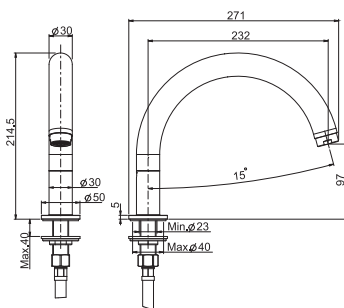

F2158

Deck mounted bath spout

- spout 232 mm