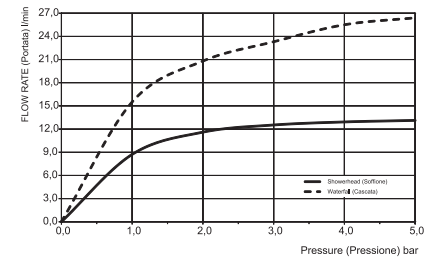

€

F2903CR

CR

2.800,10

OTHER VERSIONS - ДРУГИЕ ВЕРСИИ