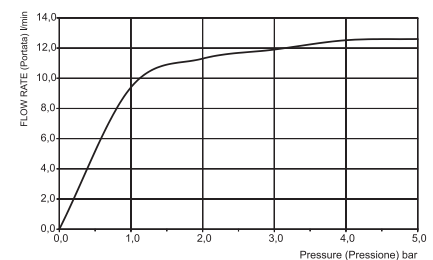

€

F2815CR	CR	800,70
F2815SN	SN	1.321,20
F2815CN	CN	1.121,00
F2815CS	CS	1.321,20
F2815BS	BS	1.121,00
F2815NS	NS	1.121,00
F2815OR	OR	1.585,40
F2815OS	OS	1.721,60