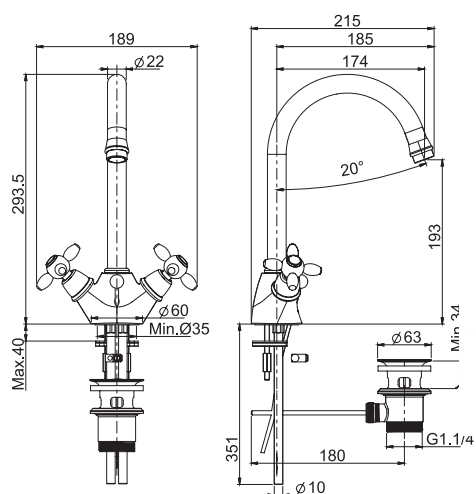

F5021

Wash basin mixer with swivel spout

- n. 2 flexible hoses 370 mm
- swivel spout
- pop-up waste 1"1/4

Смеситель для раковины с вращающимся изливом

- с двумя гибкими шлангами 370 мм
- вращающийся излив
- Донный клапан 1"1/4

		€
F5021CR	CR	324,70
F5021SN	SN	535,60
F5021OR	OR	642,70
F5021OS	OS	698,10
F5021BR	BR	535,60
F5021RA	RA	535,60

SPARE PARTS - Запасные детали

F2014
€ 11,40

F2042AF
€ 23,20

F5041

Wash basin mixer

- n. 2 flexible hoses 370 mm
- Pop-up waste 1"1/4