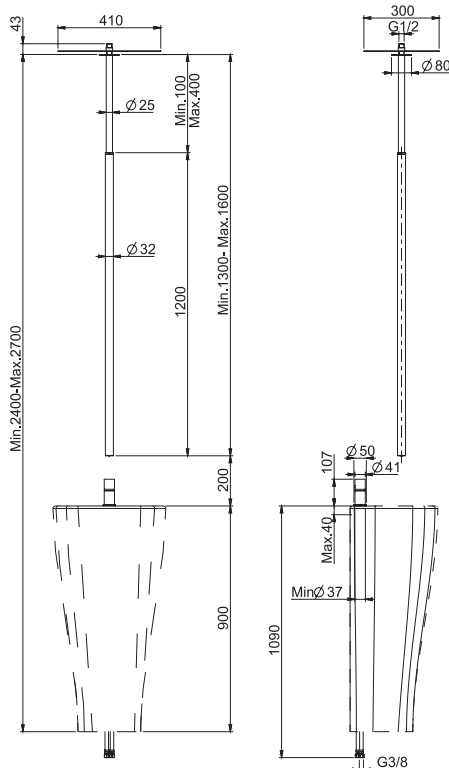

F4191

Single-hole basin mixer with ceiling mounted spout

- minimum spout length 1300 mm
- maximum spout length 1600 mm
- n. 3 flexible hoses 1100 mm
- this product is without pop-up waste