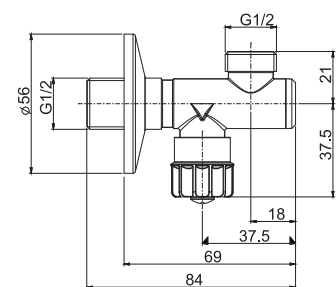

F192

Chrome-plated tap with filter, adjustment and shut off, 1/2" x 1/2"

Хромированный вентиль с фильтром, регулировкой и выводом 1/2 x 1/2