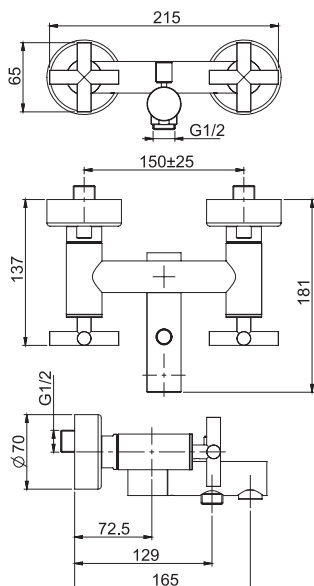

F5304/1

Exposed bath mixer without shower set

- n. 2 eccentric couplings 1/2"
- diverter