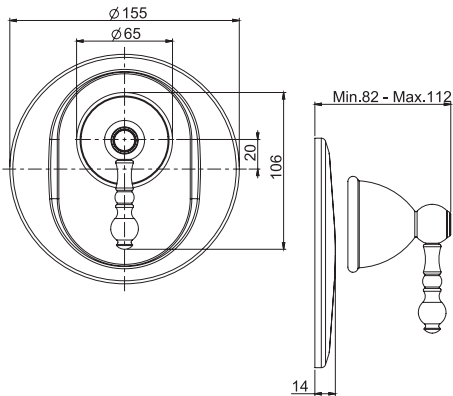

€
F5089/1CR	CR	179,70
F5089/1SN	SN	296,20
F5089/1OR	OR	355,40
F5089/1OS	OS	386,30
F5089/1BR	BR	296,20
F5089/1RA	RA	296,20

SPARE PARTS - Запасные детали

F2001
€ 51,50

Required item to be ordered separately

Данная позиция обязательно заказывается отдельно

Built-in part

внутренняя часть

		€
F2542CR	CR	56,50
F2542SN	SN	99,00
F2542OR	OR	120,30
F2542OS	OS	121,40
F2542BR	BR	99,00
F2542RA	RA	99,00