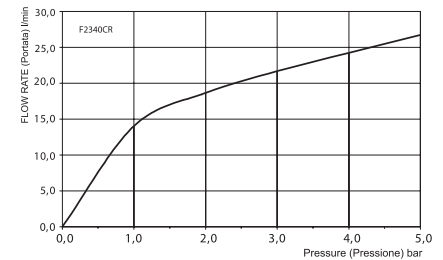

верхний душ-сфера из латуни, пристенный

- Ø 200 мм

€

F2340CRC CR 1.015,60

F2340CRB BS 1.184,00

F2340CRN NS 1.184,00