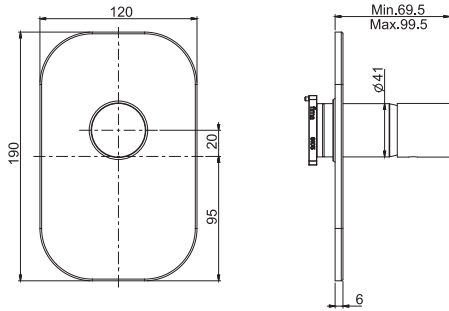

F4169X1

Single lever bath and shower mixer for concealed installation

- exposed part only
- built-in part to be ordered separately