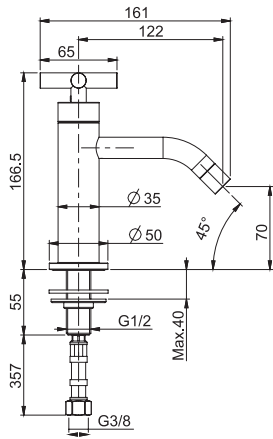

F5308

Cold water tap

- flexible hose 370 mm
- cold water only

Кран только на холодную воду

- поставка труб 370 мм
- только на холодную воду

		€
F5308CR	CR	237,70
F5308SN	SN	392,20
F5308CN	CN	333,00
F5308CS	CS	392,20
F5308BS	BS	333,00
F5308NS	NS	333,00

6

1,7 kg

19 x 38 x 9 cm

SPARE PARTS - Запасные детали

F2042AF
€ 23,20

F2492
€ 37,20

F3831/LC

Wash basin mixer with clinical handle

- n. 2 flexible hoses 370 mm
- pop-up waste 1"1/4