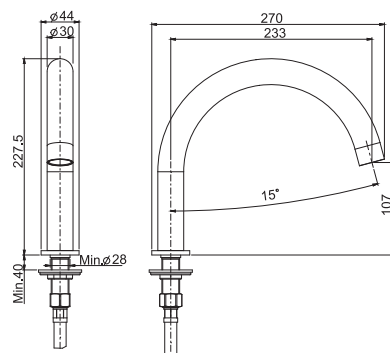

F2943

Deck mounted bath spout

- spout 230 mm