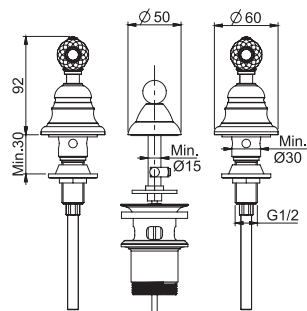

F5422C

Three-holes bidet tap

- n. 2 flexible hoses 370 mm
- pop-up waste 1"1/4