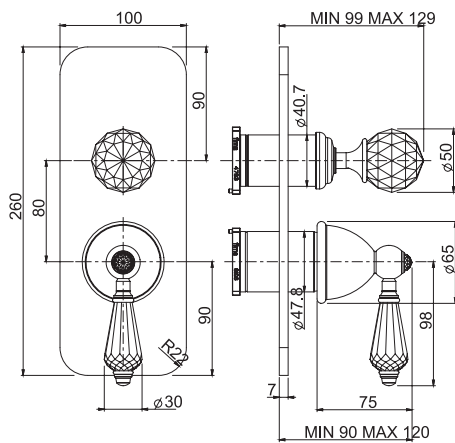

F5089X2C

Single lever bath and shower mixer for concealed installation with 2 outlets diverter

- diverter
- exposed part only
- metal plate
- **built-in part to be ordered separately**

Встроенный смеситель с переключателем на 2 источника

- переключатель
- только внешняя часть
- Пластина из Металлические
- **внутренняя часть заказывается отдельно**

		€
F5089X2CCR	CR	491,90
F5089X2CSN	SN	657,80
F5089X2COR	OR	765,90
F5089X2COS	OS	1.057,60
F5089X2CBR	BR	657,80
F5089X2CRA	RA	657,80

Required item to be ordered separately

Данная позиция обязательно заказывается отдельно

Built-in part

внутренняя часть

	€
F3000	142,50

F5089X6C

Built-in mixer with 2/3 outlets diverter

- 2/3 outlets diverter
- exposed part only
- metal plate
- **built-in part to be ordered separately**

Встроенный смеситель с переключателем на 2/3 источника

- переключатель на 2/3 источника
- только внешняя часть
- Пластина из Металлические
- **внутренняя часть заказывается отдельно**

		€
F5089X6CCR	CR	762,70
F5089X6CSN	SN	1.058,50
F5089X6COR	OR	1.239,50
F5089X6COS	OS	1.639,90
F5089X6CBR	BR	1.066,10
F5089X6CRA	RA	1.058,50

Required item to be ordered separately

Данная позиция обязательно заказывается отдельно

Built-in part

внутренняя часть

	€
F4000	213,50