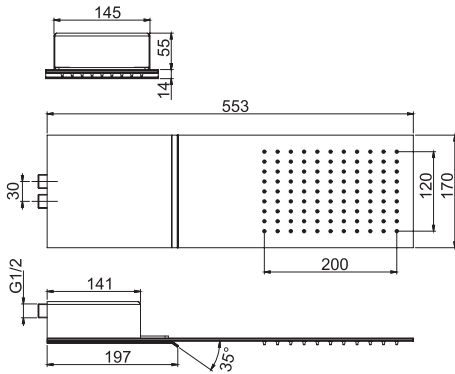

F2346

Wall mounted stainless steel showerhead

- cascade flow
- rain flow

Верхний душ для настенного монтажа из нержавеющей стали

- Каскад
- Дождь

€