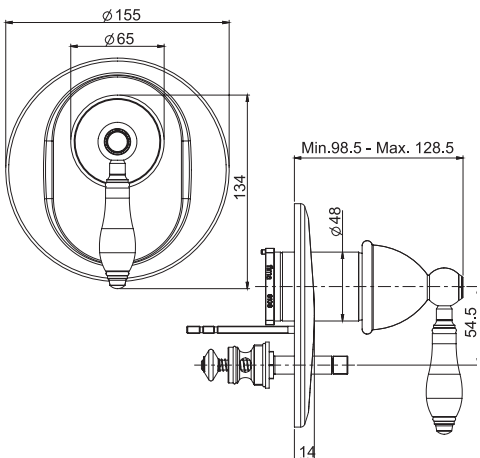

F5409X2

Single lever bath and shower mixer for concealed installation with 2 outlets diverter

- diverter
- exposed part only
- metal plate
- **built-in part to be ordered separately**

Встроенный смеситель с переключателем на 2 источника

- переключатель
- только внешняя часть
- Пластина из Металлические
- **внутренняя часть заказывается отдельно**