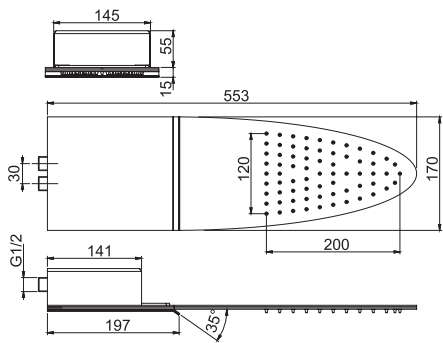

Верхний душ для настенного монтажа из нержавеющей стали

- Каскад
- дождь

€

F2627CR	CR	1.042,20