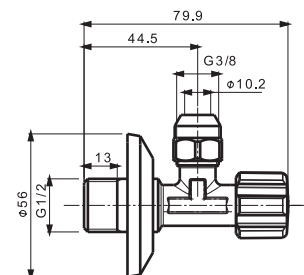

F205

Chrome-plated tap with filter, adjustment and shut off, outlet 3/8" Ø 10

Хромированный вентиль с фильтром, регулировкой и выводом диаметр 3/8" Ø 10

€

F205CR1/2

CR

13,00

F205/1

Tap, outlet 3/8" Ø 10 high nut

Вентиль, слив 3/8, 10, удлинённая муфта

€

F205/1CR1/2

CR

12,20

F194

Chrome-plated tap 1/2" x 1/2"

Хромированный вентиль 1/2 x 1/2

€

F194CR

CR

31,50

F195

Chrome-plated tap 1/2" x 1/2"

Хромированный вентиль 1/2 x 1/2

€

F195CR

CR

45,90

F196

Tap, outlet 1/2" x 1/2"

Вентиль, слив 1/2" x 1/2"

€

F196CR

45,80