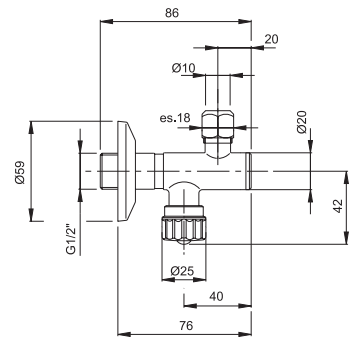

F190

Chrome-plated tap with filter, adjustment and shut off, 3/8" Ø 10 outlet

Хромированный вентиль с фильтром с регулировкой и выводом, 3/8, под слив диаметром 10