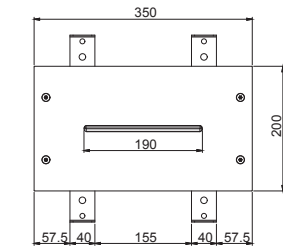

### Ceiling mounted stainless steel showerhead Modular

- 350mm x 200mm
- cascade flow