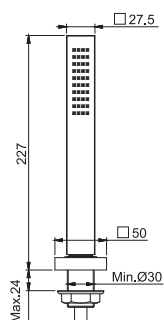

F2196

Exposed shower set

- 1500 mm nylon flexible hose
- shower holder
- ABS handshower with antilimestone nozzles