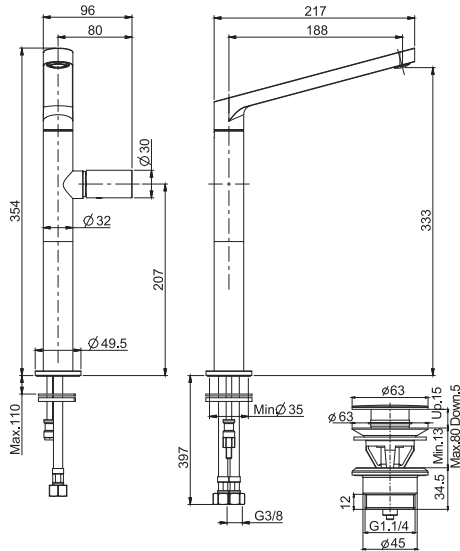

F4161/H

Sleeve wash basin mixer

- swivel spout
- n. 2 flexible hoses 560 mm
- 1"1/4 brass click clack pop-up waste
- **this product is available without waste (see page 9)**