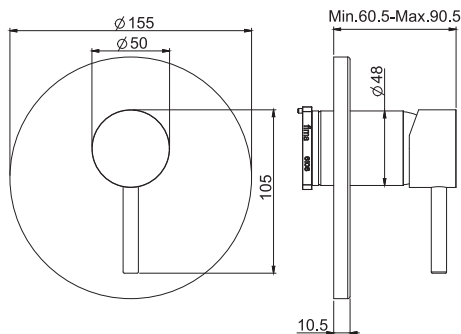

F5309X1

Single lever bath and shower mixer for concealed installation

- exposed part only
- **built-in part to be ordered separately**