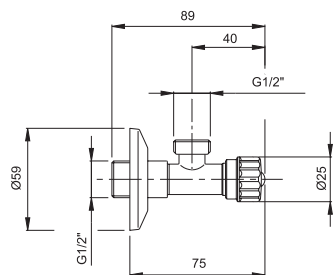

F207

Tap, outlet 1/2" x 1/2"

Вентиль, слив 1/2" x 1/2"

€

F207CR	CR	9,60

F204

Chrome-plated tap with filter, adjustment and shut off, 3/8" Ø 10 outlet

Хромированный вентиль с фильтром с регулировкой и выводом, 3/8, под слив диаметром 10

€