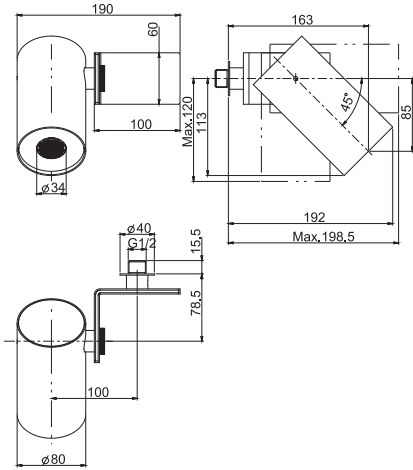

F5916

O3 showerhead

- outside holder version
- 1 laminar jet
- 10 l/min minimum consumption
- rotation 90°
- stainless steel