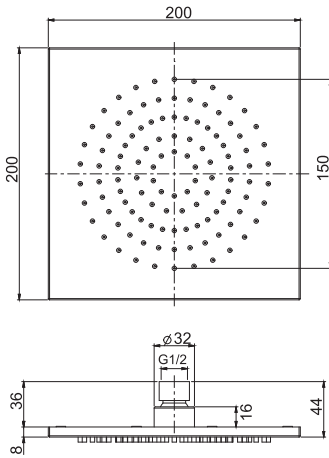

F2949/2

Stainless steel showerhead

- 200x200 mm