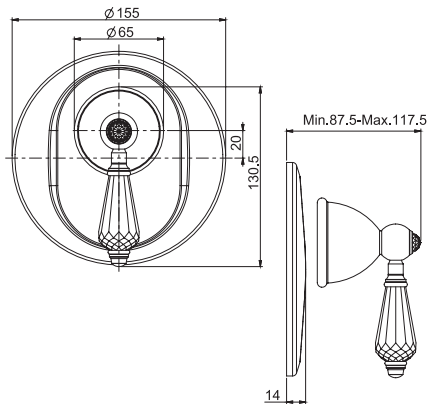

F5089/1C

Single lever bath and shower mixer for concealed installation

- exposed part only
- metal plate
- **built-in part to be ordered separately**