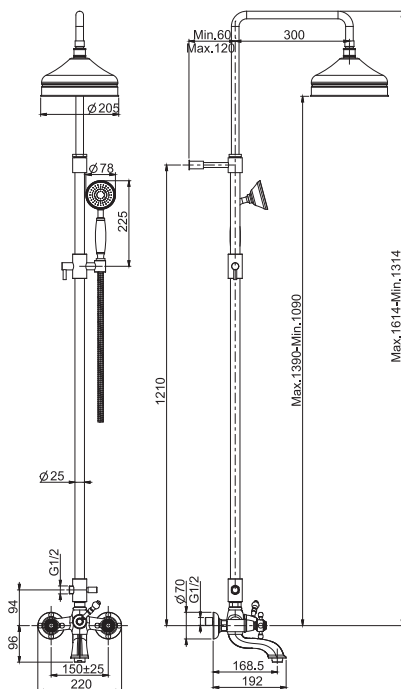

F5084 - F5054

Exposed bath tap with shower set

- n. 2 eccentric couplings 1/2"
- brass flex hose 1500 mm
- diverter
- brass handshower

Смеситель для ванны внешнего монтажа с душевым комплектом

- 2 подвода воды 1/2 с эксцентриком
- Гибкий шланг из латуни 1500 мм
- переключатель
- ручной душ из латуни

		€
F5084CR	CR	544,80
F5084SN	SN	905,20
F5084OR	OR	1.086,20
F5084OS	OS	1.171,30
F5084BR	BR	905,20
F5084RA	RA	905,20

		€
F5054CR	CR	544,80
F5054SN	SN	905,20
F5054OR	OR	1.086,20
F5054OS	OS	1.171,30
F5054BR	BR	905,20
F5054RA	RA	905,20

SPARE PARTS - Запасные детали

F2015
€ 11,70

F2042AC
€ 23,20

F2042AF
€ 23,20

F5084/2 - F5054/2

Exposed bath tap with shower column, showerhead and shower set

- n. 2 eccentric couplings 1/2"
- adjustable height column
- brass showerhead Ø 200 mm
- brass flex hose 1500 mm
- diverter
- brass handshower

Смеситель внешнего монтажа с душевой стойкой, верхним душем и душевым комплектом

- 2 подвода воды 1/2 с эксцентриком
- регулируемая высота
- Верхний душ из латуни Ø 200 мм
- Гибкий шланг из латуни 1500 мм
- переключатель
- ручной душ из латуни

		€
F5084/2CR	CR	1.369,30
F5084/2SN	SN	2.342,70
F5084/2OR	OR	2.823,90
F5084/2OS	OS	2.943,70
F5084/2BR	BR	2.342,70
F5084/2RA	RA	2.342,70

		€
F5054/2CR	CR	1.369,30
F5054/2SN	SN	2.342,70
F5054/2OR	OR	2.823,90
F5054/2OS	OS	2.943,70
F5054/2BR	BR	2.342,70
F5054/2RA	RA	2.342,70

SPARE PARTS - Запасные детали

F2015
€ 11,70

F2042AC
€ 23,20

F2042AF
€ 23,20