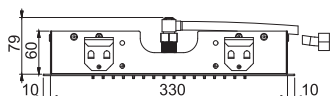

F2825

Ceiling mounted stainless steel showerhead Modular

- 350mm x 200mm
- control unit to be ordered separately
- rain flow
- 8 colors RGB LED Lights for chromotherapy