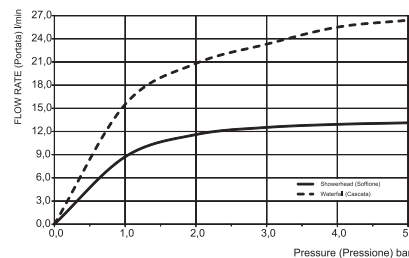

F2904

Hamonia stainless steel ceiling mounted showerhead with LED for chromotherapy

- 700x400 mm
- chromotherapy control with remote control
- anti-limestone nozzles
- 2 cascade flows
- audio bluetooth connection/ playlist selection
- control unit included
- rain flow
- 8 colors RGB LED Lights for chromotherapy

Потолочный душ из нержавеющей стали Hamonia с LED подсветкой для хромотерапии

- 700x400 мм
- контроль хромотерапии с помощью пульта
- анти-кальк диффузоры
- 2 каскада
- совмещение аудио/bluetooth (выбор музыки)
- Блок контроля
- дождь
- LED подсветка для хромотерапии, доступны 8 цветов

€

F2904CR CR 4.864,00

OTHER VERSIONS - ДРУГИЕ ВЕРСИИ

1. **POWER SUPPLY**
   БЛОК ПИТАНИЯ
2. **ELECTRONIC CONTROL UNIT**
   ЦЕНТРАЛЬНЫЙ БЛОК
3. **NOT CONNECT**
   (PROVIDED FOR FUTURE EXPANSIONS)
   НЕ СОЕДИНЯТЬ
   (ПРЕДНАЗНАЧЕННО ДЛЯ ПОСЛЕДУЮЩЕГО РАЗЪЕМА)
4. **CONNECTION TO ANOTHER HARMONIA SHOWERHEAD**
   СОЕДИНЕНИЕ К ДРУГОМУ ВЕРХНЕМУ ДУШУ HARMONIA
5. **REMOTE CONTROL**
   ПУЛЬТ УПРАВЛЕНИЯ
6. **PLUG (NOT SUPPLIED)**
   ВИЛКА (НЕ ПОСТАВЛЯЕТСЯ)