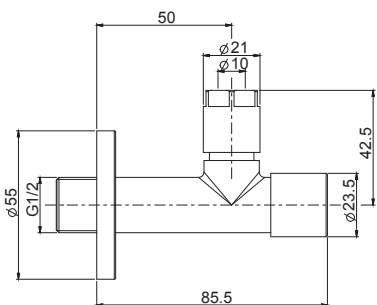

F204

Chrome-plated tap with filter, adjustment and shut off, 3/8" Ø 10 outlet

Хромированный вентиль с фильтром с регулировкой и выводом, 3/8, под слив диаметром 10

€

F204CR	CR	99,90
F204SN	SN	164,80
F204CN	CN	139,90
F204CS	CS	164,80
F204BS	BS	139,90
F204NS	NS	139,90
F204OR	OR	197,90
F204OS	OS	214,80
F204BR	BR	164,80
F204RA	RA	164,80

F203

Tap with filter, adjustment and shut off, 3/8" Ø 11 outlet

Вентиль с фильтром, регулировкой и выводом 3/8, под слив диаметром 11

€