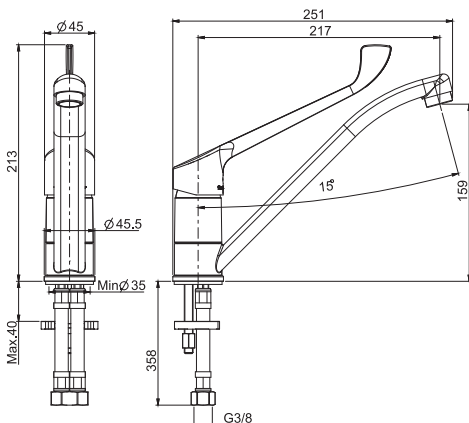

F3837/LC

kitchen mixer with clinical handle

- n. 2 flexible hoses 370 mm
- swivel spout

Смеситель для кухни лечебных учреждений

- с двумя гибкими шлангами 370 мм
- вращающийся излив