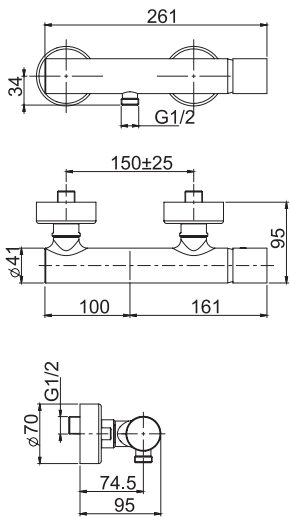

Смеситель для душа внешнего монтажа без душевого комплекта

- 2 подвода воды 1/2 с эксцентриком

€

F4165/1CR	CR	362,00
F4165/1SN	SN	597,30
F4165/1CN	CN	506,80
F4165/1CS	CS	597,30

6	2,1 kg	19 x 38 x 9 cm

SPARE PARTS - Запасные детали

F2036/1
€ 50,20