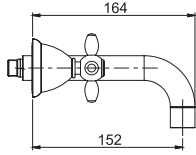

SPOUT 200MM - ИЗЛИВ 200 MM