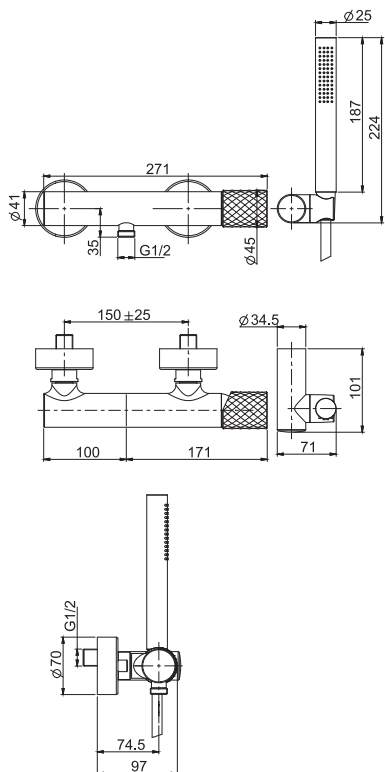

### Exposed shower mixer with shower set

- n. 2 eccentric couplings 1/2"
- Chromalux flexible hose 1500 mm
- shower holder
- ABS handshower with antilimestone nozzles