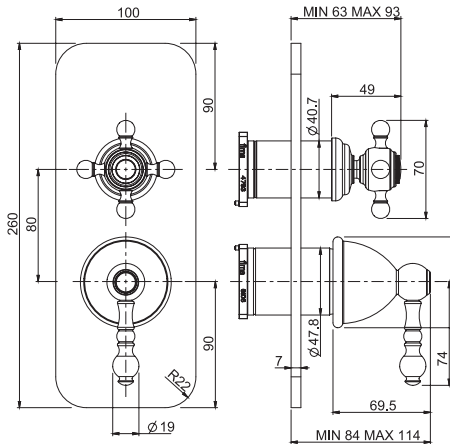

F5089X6

Built-in mixer with 2/3 outlets diverter

- 2/3 outlets diverter
- exposed part only
- metal plate
- **built-in part to be ordered separately**

Встроенный смеситель с переключателем на 2/3 источника

- переключатель на 2/3 источника
- только внешняя часть
- Пластина из Металлические
- **внутренняя часть заказывается отдельно**

€

F5089X6CR	CR	477,90
F5089X6SN	SN	788,30
F5089X6OR	OR	946,10
F5089X6OS	OS	1.027,30
F5089X6BR	BR	788,30
F5089X6RA	RA	788,30

SPARE PARTS - Запасные детали

F2001
€ 51,50

F2629
€ 87,80

Required item to be ordered separately

Данная позиция обязательно заказывается отдельно

Built-in part

внутренняя часть

€

F4000	213,50

F5103/2

2 outlets diverter

- one inlet/two outlets

NOTE: this item is complete: built-in + exposed parts

переключатель на 2 источника

- один вход/два вывода

Примечание: В комплект поставки этого продукта уже включены как внешние, так и внутренние части

€