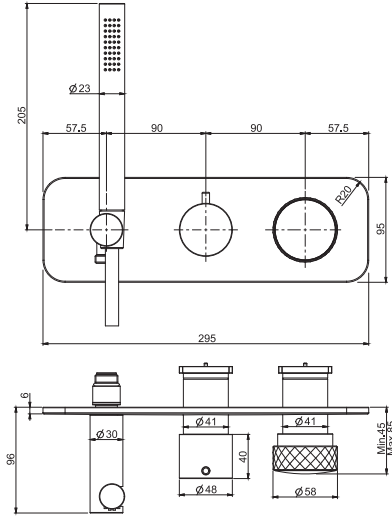

F5619NX2

Single lever bath and shower mixer for concealed installation 2 outlet with shower set

COVER TO BE ORDERED SEPARATELY

- exposed part only
- wall shower holder with water connection
- brass handshower with antilimestone nozzles
- white and black finishes use ABS handshower
- Chromalux flexible hose 1500 mm
- **built-in part to be ordered separately**