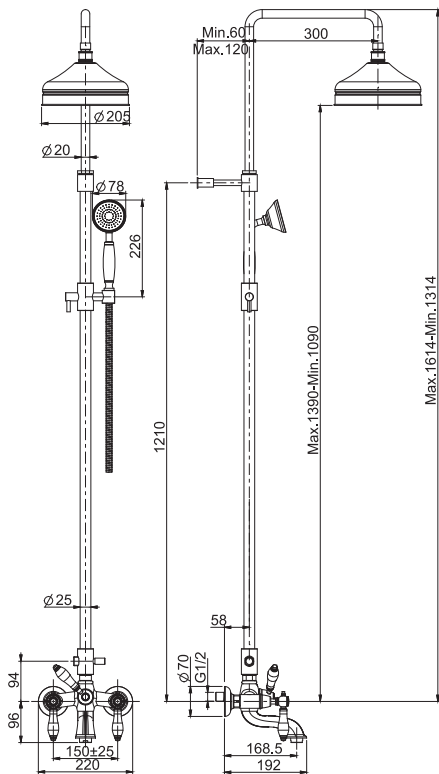

Смеситель внешнего монтажа с душевой стойкой, верхним душем и душевым комплектом

- 2 подвода воды 1/2 с эксцентриком
- регулируемая высота
- Верхний душ из латуни Ø 200 мм
- Гибкий шланг из латуни 1500 мм
- переключатель
- ручной душ из латуни

€

F5404/2CR	CR	1.507,30
F5404/2SN	SN	2.480,30
F5404/2OR	OR	3.097,70
F5404/2OS	OS	3.240,50
F5404/2BR	BR	2.480,30
F5404/2RA	RA	2.480,30

SPARE PARTS - Запасные детали

F2015
€ 11,70

F2042AC
€ 23,20

F2042AF
€ 23,20