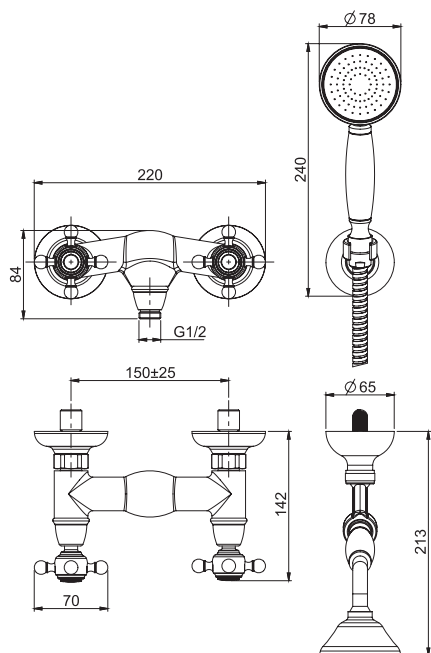

### Exposed shower tap with shower set

- n. 2 eccentric couplings 1/2"
- brass flex hose 1500 mm
- shower holder
- brass handshower