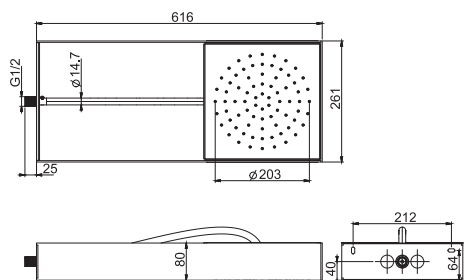

F2991S

Wall mounted Moove showerhead with brushed stainless steel frame

- brushed nickel frame in stainless steel
- tube in clear silicone
- sliding module for water supply
- rain flow
- easy clean system
- the different finishings refer to the sliding module for water delivery