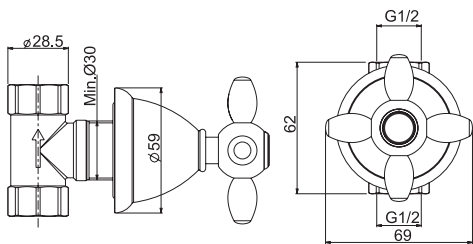

F5023/1

Volume control valve 1/2"

- exposed part only
- **built-in part to be ordered separately**

Клапан контроля 1/2

- только внешняя часть
- **внутренняя часть заказывается отдельно**