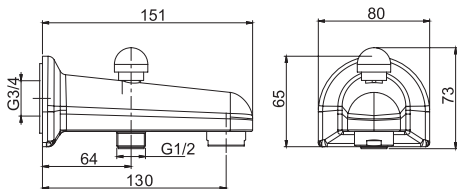

#### Wall mounted spout with diverter

- diverter
- spout 132 mm