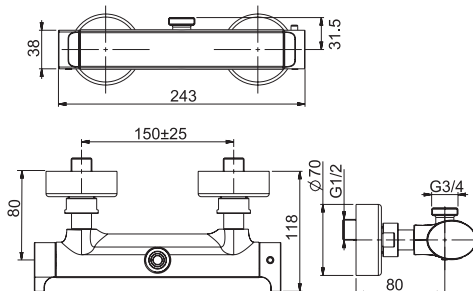

Термостатический смеситель внешнего монтажа без душевого комплекта С МЕТАЛЛИЧЕСКИМИ РУЧКАМИ с верхним выводом

- 2 подвода воды 1/2 с эксцентриком
- верхний вывод

		€
F4225/3CR	CR	338,60
F4225/3SN	SN	558,60
F4225/3BS	BS	474,10
F4225/3NS	NS	474,10

SPARE PARTS - Запасные детали

F2288 € 23,20	F2423 € 133,30