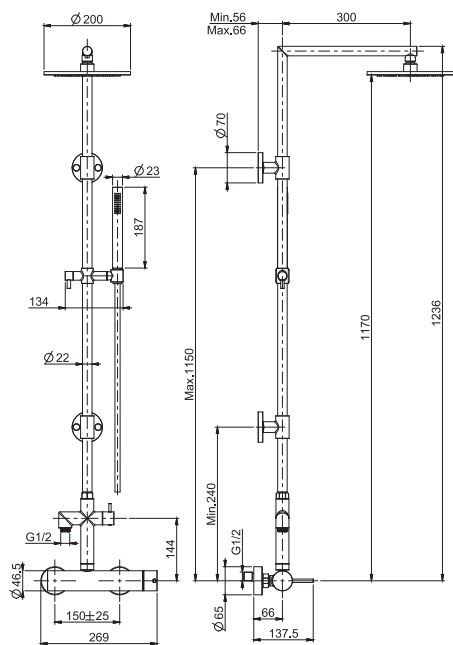

#### Shower column with showerhead and shower set

- n. 2 eccentric couplings 1/2"
- stainless steel showerhead Ø 200 mm
- diverter
- ABS handshower with antilimestone nozzles
- flexible hose in stainless braided covered with transparent rubber film 1500 mm