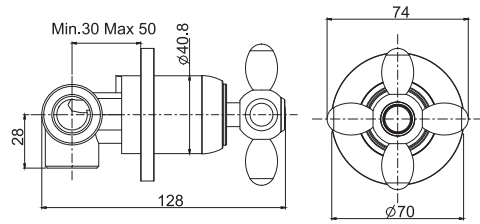

F5033/2

2 outlets diverter

- one inlet/two outlets

NOTE: this item is complete: built-in + exposed parts

переключатель на 2 источника

- один вход/два вывода

Примечание: В комплект поставки этого продукта уже включены как внешние, так и внутренние части

€

F5033/2CR	CR	205,80
F5033/2SN	SN	339,60
F5033/2OR	OR	407,50
F5033/2OS	OS	442,40
F5033/2BR	BR	339,60
F5033/2RA	RA	339,60

SPARE PARTS - Запасные детали

F2258
€ 206,20