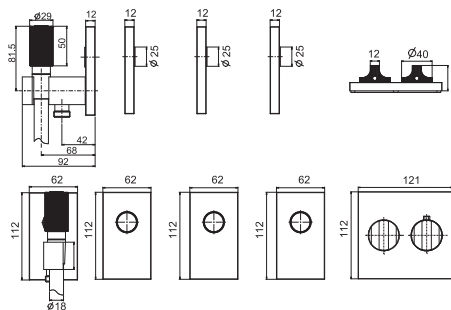

F5948

Switch built-in thermostatic shower mixer with four outlets

Built-in thermostatic mixer

- thermostatic knob
- flow regulating knob

Hand shower complete with water intake, shower holder and hose

- on/off water flow push button
- flexible 1500 mm in black
- wall shower holder with water connection
- brass handshower with antilimestone nozzles

N.3 On/off Switch buttons

- on/off water flow push button
- **built-in part to be ordered separately**