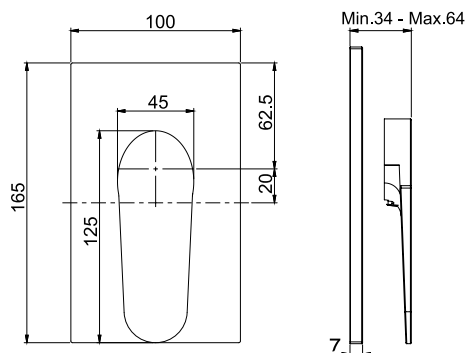

F3949/1

Single lever bath and shower mixer for concealed installation

- ABS plate
- exposed part only
- **built-in part to be ordered separately**