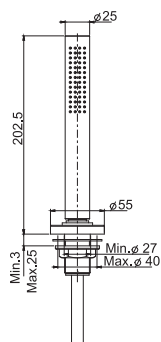

F2136

Exposed shower set

- 1500 mm nylon flexible hose
- shower holder
- ABS handshower with antilimestone nozzles