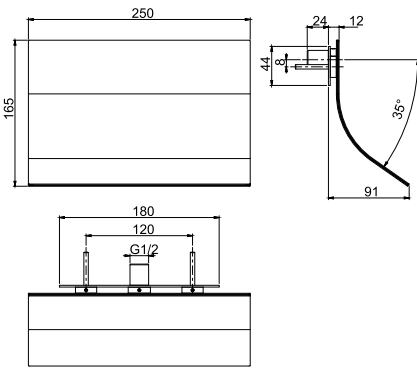

F2623

Exposed waterfall wall-mounted

- cascade flow

Каскад пристенный

- Каскад

€

F2623CR **CR** 586,80