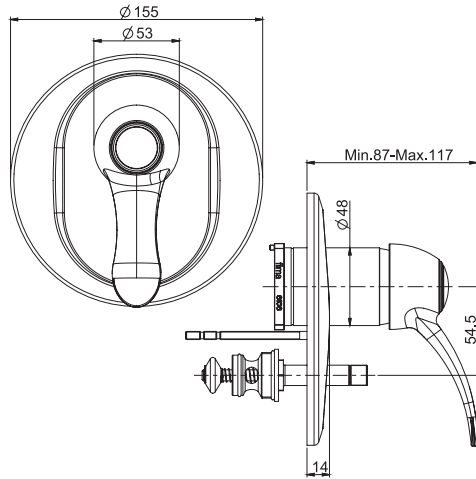

F3309X2 - F3369X2

Single lever bath and shower mixer for concealed installation with 2 outlets diverter

- diverter
- exposed part only
- metal plate
- **built-in part to be ordered separately**

Встроенный смеситель с переключателем на 2 источника

- переключатель
- только внешняя часть
- Пластина из Металлические
- **внутренняя часть заказывается отдельно**

		€
F3309X2CR	CR	278,00
F3309X2SN	SN	390,50
F3309X2OR	OR	458,10
F3309X2OS	OS	597,50
F3309X2BR	BR	390,50
F3309X2RA	RA	390,50

		€
F3369X2CR	CR	299,40
F3369X2SN	SN	425,60
F3369X2OR	OR	500,60
F3369X2OS	OS	643,80
F3369X2BR	BR	425,60
F3369X2RA	RA	425,60

SPARE PARTS - Запасные детали

F2001
€ 51,50

Required item to be ordered separately

Данная позиция обязательно заказывается отдельно

Built-in part

внутренняя часть

F3000	142,50