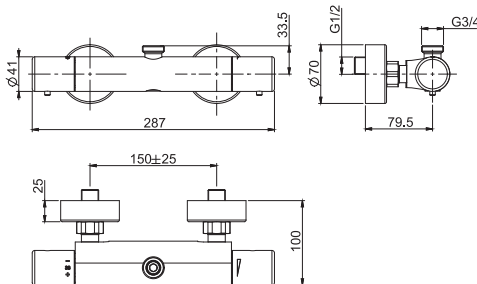

F4275/3

Exposed thermostatic shower mixer without shower set WITH METAL HANDLES with upper outlet

- n. 2 eccentric couplings 1/2"
- upper outlet only
- COLD BODY