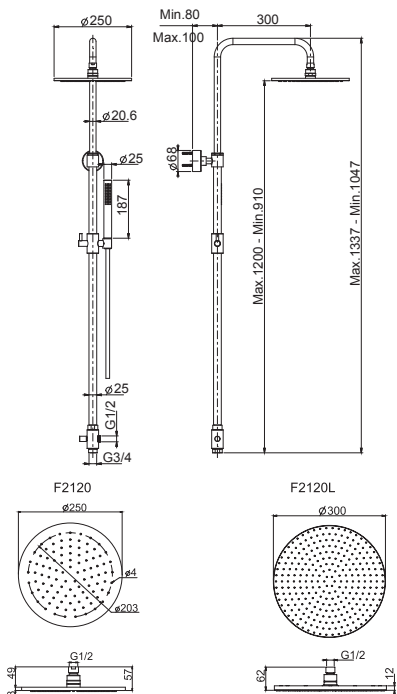

F2700 - 2200L

Shower column with diverter

- adjustable height column
- brass showerhead with antilimestone nozzles
- ABS handshower with antilimestone nozzles
- Chromalux flexible hose 1500 mm

Душевая стойка с переключателем

- регулируемая высота
- Верхний душ из латуни с защитой анти-кальк
- Ручной душ ABS с защитой от извести анти-кальк
- Гибкий шланг хромолюкс 1500 мм

		€
F2700CR	CR	754,80
F2700SN	SN	1.245,40
F2700CN	CN	1.056,70
F2700CS	CS	1.245,40
F2700BS	BS	1.056,70
F2700NS	NS	1.056,70
F2700OR	OR	1.494,50
F2700OS	OS	1.622,80
F2700BR	BR	1.245,40
F2700RA	RA	1.245,40

		€
F2200LCR	CR	864,00
F2200LSN	SN	1.425,50
F2200LCN	CN	1.209,60
F2200LCS	CS	1.425,50
F2200LBS	BS	1.209,60
F2200LNS	NS	1.209,60
F2200LOR	OR	1.710,50
F2200LOS	OS	1.857,50
F2200LBR	BR	1.425,50
F2200LRA	RA	1.425,50

F2120 - F2120L

Shower column with diverter

- adjustable height column
- brass showerhead with antilimestone nozzles
- ABS handshower with antilimestone nozzles
- Chromalux flexible hose 1500 mm

Душевая стойка с переключателем

- регулируемая высота
- Верхний душ из латуни с защитой анти-кальк
- Ручной душ ABS с защитой от извести анти-кальк
- Гибкий шланг хромолюкс 1500 мм

		€
F2120CR	CR	669,50
F2120SN	SN	1.104,50
F2120CN	CN	937,30
F2120CS	CS	1.104,50
F2120BS	BS	937,30
F2120NS	NS	937,30
F2120OR	OR	1.325,60
F2120OS	OS	1.439,40
F2120BR	BR	1.104,50
F2120RA	RA	1.104,50

		€
F2120LCR	CR	788,20
F2120LSN	SN	1.300,50
F2120LCN	CN	1.103,40
F2120LCS	CS	1.300,50
F2120LBS	BS	1.103,40
F2120LNS	NS	1.103,40
F2120LOR	OR	1.560,60
F2120LOS	OS	1.694,60
F2120LBR	BR	1.300,50
F2120LRA	RA	1.300,50