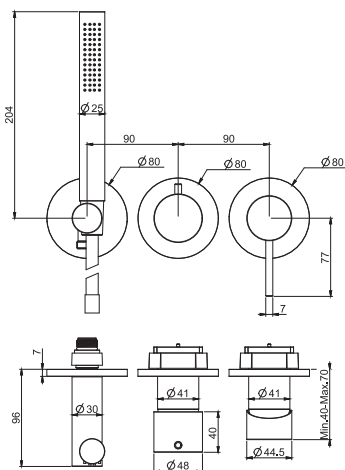

F3049NX2

Single lever bath and shower mixer for concealed installation 2 outlet with shower set

- exposed part only
- wall shower holder with water connection
- ABS handshower with antilimestone nozzles
- Chromalux flexible hose 1500 mm
- **built-in part to be ordered separately**

Встроенный смеситель для душа 2 источника с душевым комплектом

- только внешняя часть
- Настенный кронштейн с водоснабжением
- Ручной душ ABS с защитой от известки анти-кальк
- Гибкий шланг хромолюкс 1500 мм
- **внутренняя часть заказывается отдельно**

		€
F3049NX2CR	CR	632,20
F3049NX2SN	SN	1.043,00
F3049NX2CN	CN	885,70
F3049NX2CS	CS	1.043,00
F3049NX2BS	BS	885,70
F3049NX2NS	NS	885,70
F3049NX2OR	OR	1.251,60
F3049NX2OS	OS	1.359,20
F3049NX2BR	BR	1.043,00
F3049NX2RA	RA	1.043,00

SPARE PARTS - Запасные детали

Required item to be ordered separately

Данная позиция обязательно заказывается отдельно

Built-in part

внутренняя часть

	€
F3400	210,70

F3049X8

Single lever bath and shower mixer for concealed installation 2 outlet with shower set

- exposed part only
- wall shower holder with water connection
- ABS handshower with antilimestone nozzles
- Chromalux flexible hose 1500 mm
- **built-in part to be ordered separately**

Встроенный смеситель для душа 2 источника с душевым комплектом

- только внешняя часть
- Настенный кронштейн с водоснабжением
- Ручной душ ABS с защитой от известки анти-кальк
- Гибкий шланг хромолюкс 1500 мм
- **внутренняя часть заказывается отдельно**

		€
F3049X8CR	CR	697,20
F3049X8SN	SN	1.150,40
F3049X8CN	CN	976,10
F3049X8CS	CS	1.150,40
F3049X8BS	BS	976,10
F3049X8NS	NS	976,10
F3049X8OR	OR	1.380,50
F3049X8OS	OS	1.499,00
F3049X8BR	BR	697,20
F3049X8RA	RA	697,20

SPARE PARTS - Запасные детали

Required item to be ordered separately