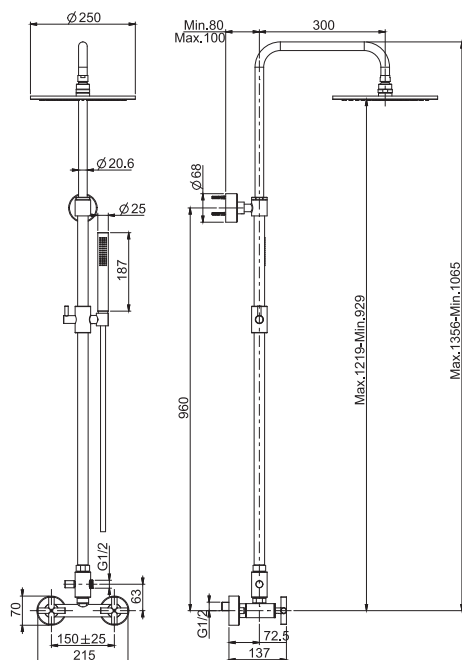

### Exposed shower tap with shower column, showerhead and shower set

- n. 2 eccentric couplings 1/2"
- adjustable height column
- brass showerhead Ø 250 mm with antilimestone nozzles
- ABS handshower with antilimestone nozzles
- diverter
- Chromalux flexible hose 1500 mm