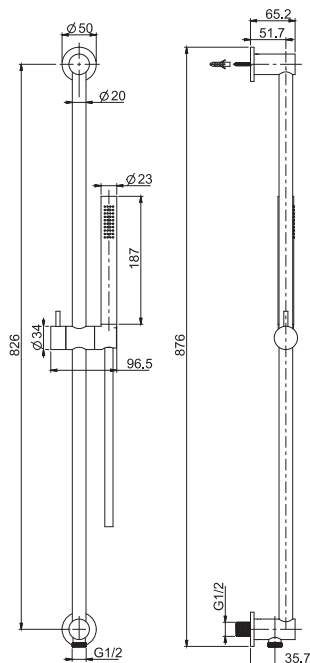

F2009

Brass sliding rail with water connection

- brass handshower with antilimestone nozzles
- Chromalux flexible hose 1500 mm