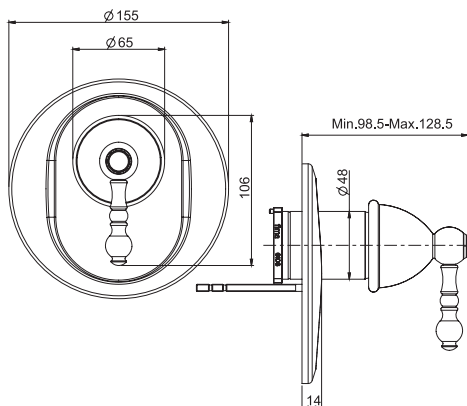

F5089X1

Single lever bath and shower mixer for concealed installation

- exposed part only
- metal plate
- **built-in part to be ordered separately**

Встроенный смеситель для душа

- только внешняя часть
- Пластина из Металлические
- **внутренняя часть заказывается отдельно**