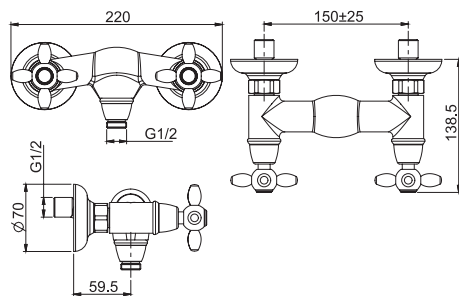

Смеситель для душа внешнего монтажа без душевого комплекта

- 2 подвода воды 1/2 с эксцентриком

		€
F5005/1CR	CR	282,10
F5005/1SN	SN	465,80
F5005/1OR	OR	558,70
F5005/1OS	OS	606,40
F5005/1BR	BR	465,80
F5005/1RA	RA	465,80

SPARE PARTS - Запасные детали

F2042AF
€ 23,20