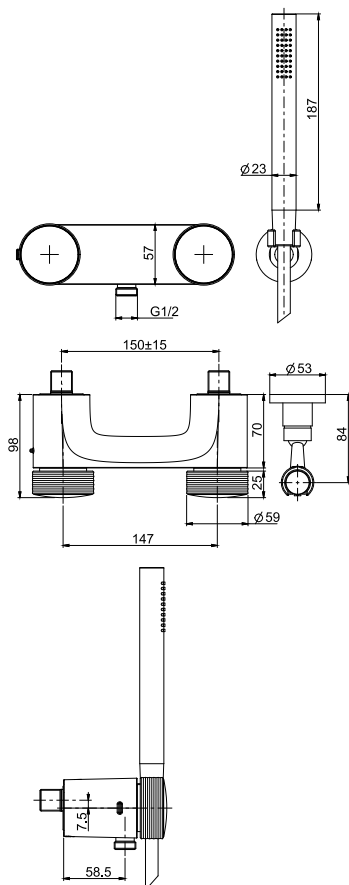

**F5605**
**Exposed shower tap with shower set**

- **COVERE SOLD SEPARATELY**
- n. 2 eccentric couplings 1/2"
- Chromalux flexible hose 1500 mm
- shower holder
- white and black finishes use ABS handshower
- brass handshower with antilimestone nozzles