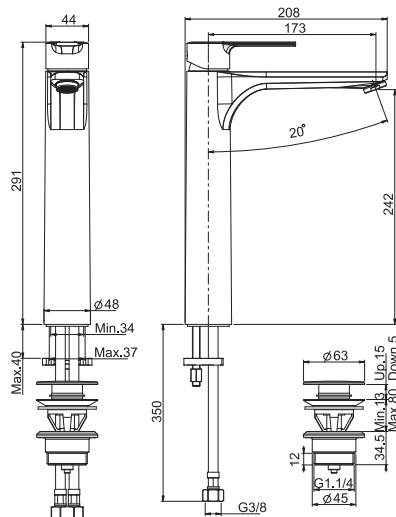

### Sleeve basin mixer

- n. 2 anti twist flexible hoses 560 mm
- water saving cartridge
- 1"1/4 brass click clack pop-up waste
- **this product is available without waste (see page 9)**