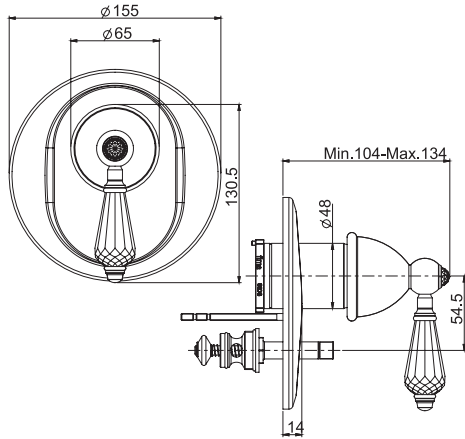

F5089X2C

Single lever bath and shower mixer for concealed installation with 2 outlets diverter

- diverter
- exposed part only
- metal plate
- **built-in part to be ordered separately**