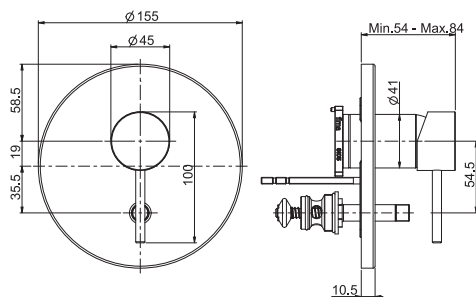

F3039X2

Single lever bath and shower mixer for concealed installation with 2 outlets diverter

- diverter
- exposed part only
- metal plate
- **built-in part to be ordered separately**