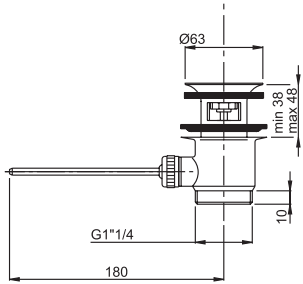

F2004

Pop-up waste 1 1/4 NF

Донный клапан 1 1/4 NF

€

F2004CR	CR	26,30