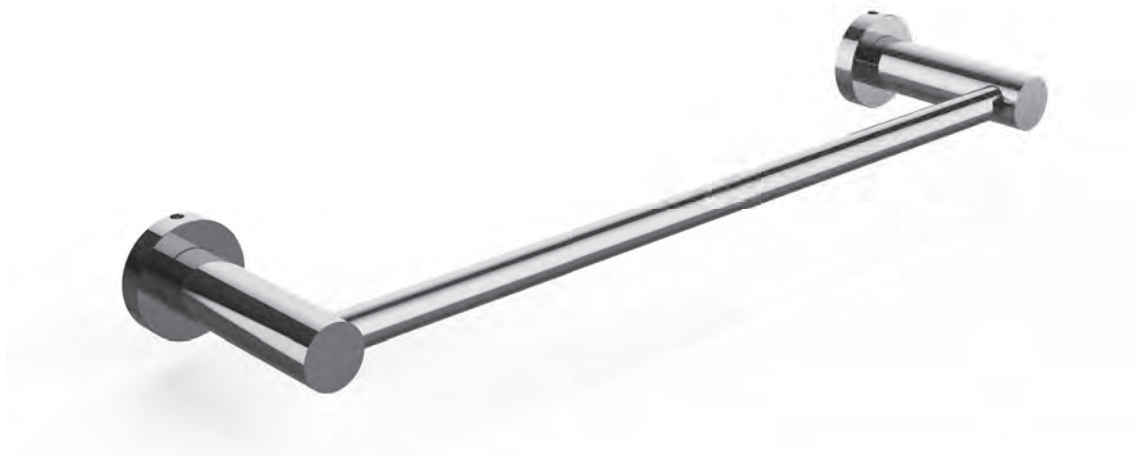

ROTOLO

PRODUCTS DESIGN
Centro Ricerca Fima

F6000/30

Towel holder 30 cm