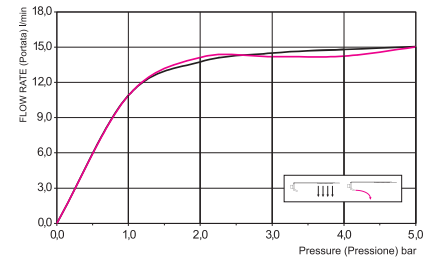

Верхний душ для настенного монтажа из нержавеющей стали

- Каскад
- дождь

€

F2627CR	CR	1.042,20