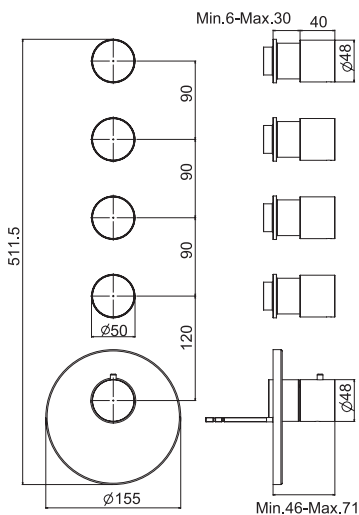

F3083X4INOX **INOX** 1.080,50 €

SPARE PARTS - Запасные детали

Required item to be ordered separately

Данная позиция обязательно заказывается отдельно

Built-in part

внутренняя часть

THERMOSTATIC VERSION ТЕРМОСТАТ	€
F2464	971,40
MECHANICAL VERSION МЕХАНИЧЕСКОЕ УПРАВЛЕНИЕ	€
F2464M	971,40