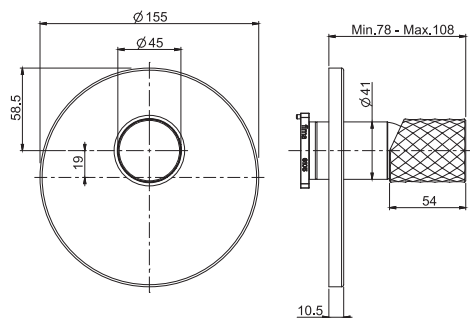

F3039X1

Single lever bath and shower mixer for concealed installation

- exposed part only
- metal plate
- built-in part to be ordered separately

Встроенный смеситель для душа

- только внешняя часть
- Пластина из Металлические
- внутренняя часть заказывается отдельно