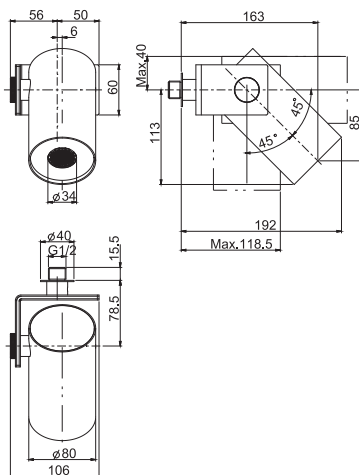

F5920

O3 showerhead

- inside holder version
- 1 laminar jet
- 10 l/min minimum consumption
- rotation 90°
- stainless steel