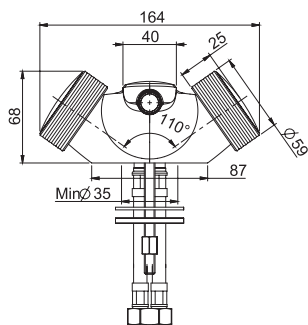

F5602

Bidet mixer

- COVERE SOLD SEPARATELY
- n. 2 flexible hoses 370 mm
- 1"1/4 brass click clack pop-up waste