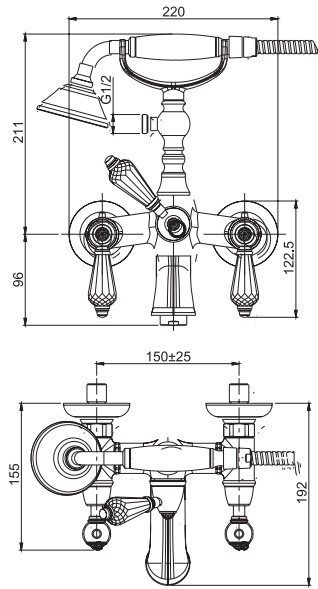

F5404C

Exposed bath tap with shower set

- n. 2 eccentric couplings 1/2"
- brass flex hose 1500 mm
- diverter
- brass handshower