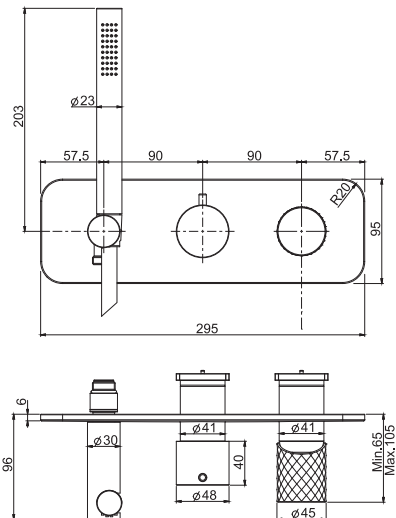

F3049NX2

Single lever bath and shower mixer for concealed installation 2 outlet with shower set

- exposed part only
- diverter
- wall shower holder with water connection
- ABS handshower with antilimestone nozzles
- Chromalux flexible hose 1500 mm
- metal plate
- **built-in part to be ordered separately**