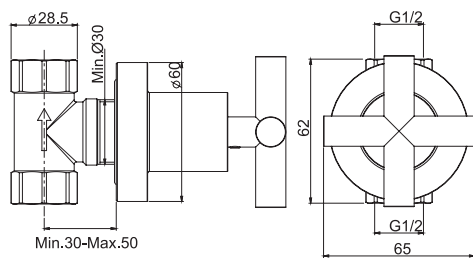

F5323/1

Volume control valve 1/2"

- exposed part only
- built-in part to be ordered separately

Клапан контроля 1/2

- только внешняя часть
- внутренняя часть заказывается отдельно

€

F5323/1CR	CR	141,10
F5323/1SN	SN	233,00
F5323/1CN	CN	197,70
F5323/1CS	CS	233,00
F5323/1BS	BS	197,70
F5323/1NS	NS	197,70

SPARE PARTS - Запасные детали

F2042AF
€ 23,20

Required item to be ordered separately

Данная позиция обязательно заказывается отдельно

Built-in part

внутренняя часть

€

F2220	68,70