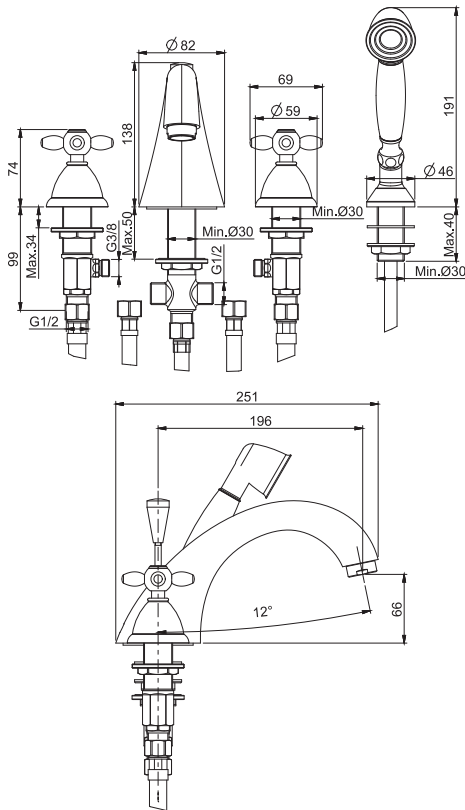

F5014

Deck mounted bath tap

- 1500 mm nylon flexible hose
- diverter
- shower holder
- brass handshower

Смеситель к борту ванны

- Гибкая подводка нейлоновая 1500 мм
- переключатель
- держатель для душа
- ручной душ из латуни

		€
F5014CR	CR	939,10
F5014SN	SN	1.549,50
F5014OR	OR	1.858,60
F5014OS	OS	2.019,00
F5014BR	BR	1.549,50
F5014RA	RA	1.549,50

SPARE PARTS - Запасные детали

F2042AF
€ 23,20

F2636
€ 12,30

Suggested item to be ordered separately

Данная позиция заказывается отдельно

Inox cover plate

Стальная пластина

	€
F2193	290,60

F5005/1

Exposed shower tap without shower set

- n. 2 eccentric couplings 1/2"