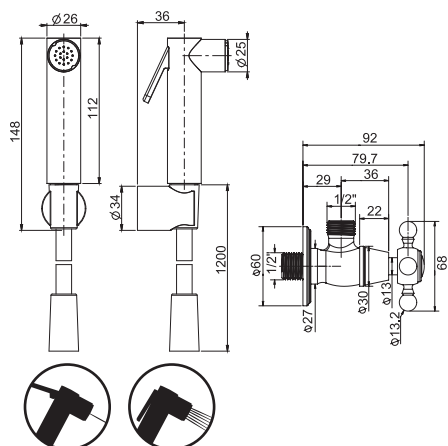

F2838/7OT

Kit shut-off

- angle valve
- flexible cromalux 1200 mm
- shower holder
- hydrobrush and shut-off