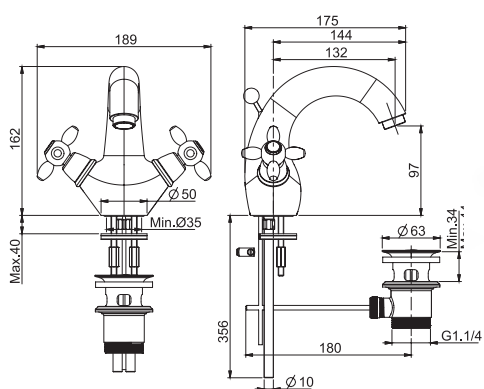

Смеситель на раковину

- с двумя гибкими шлангами 370 мм
- Донный клапан 1"1/4

		€
F5041CR	CR	298,80
F5041SN	SN	493,00
F5041OR	OR	591,60
F5041OS	OS	642,40
F5041BR	BR	493,00
F5041RA	RA	493,00

SPARE PARTS - Запасные детали

F2014
€ 11,40

F2042AF
€ 23,20