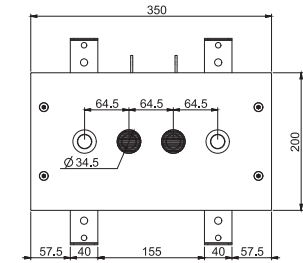

F2820

Ceiling mounted stainless steel showerhead Modular

- 350mm x 200mm
- bluetooth audio system
- 8 colors RGB LED Lights for chromotherapy
- control unit to be ordered separately

Потолочный душ из нержавеющей стали Modular

- 350мм x 200мм
- встроено аудио устройство
- LED подсветка для хромотерапии, доступны 8 цветов
- Блок контроля заказывается отдельно

€

F2820CR	CR	1.077,40
F2820SN	SN	1.777,70
F2820CN	CN	1.508,30
F2820CS	CS	1.777,70
F2820BS	BS	1.508,30
F2820NS	NS	1.508,30
F2820OR	OR	2.133,20
F2820OS	OS	2.316,40

- ① **POWER SUPPLY**
  БЛОК ПИТАНИЯ
- ② **ELECTRONIC CONTROL UNIT**
  ЦЕНТРАЛЬНЫЙ БЛОК
- ③ **NOT CONNECT (PROVIDED FOR FUTURE EXPANSIONS)**
  НЕ СОЕДИНЯТЬ (ПРЕДНАЗНАЧЕННО ДЛЯ ПОСЛЕДУЮЩЕГО РАЗЪЕМА)
- ④ **CONNECTION TO ANOTHER MODULAR SHOWERHEAD**
  СОЕДИНЕНИЕ К ДРУГОМУ ВЕРХНЕМУ ДУШУ MODULAR
- ⑤ **REMOTE CONTROL**
  ПУЛЬТ УПРАВЛЕНИЯ
- ⑥ **PLUG (NOT SUPPLIED)**
  ВИЛКА (НЕ ПОСТАВЛЯЕТСЯ)

Required item to be ordered separately

Данная позиция обязательно заказывается отдельно

Control Unit

- chromotherapy control with remote control
- audio bluetooth connection/ playlist selection

Блок контроля

- контроль хромотерапии с помощью пульта
- совмещение аудио/bluetooth (выбор музыки)

€

F2801	824,90

NOTE: one control unit connect until 2 F2820 showerheads and until 4 F2825 showerheads

Внимание: Блок контроля может осуществлять управление до 2 душей F2820 и до 4 душей F2825