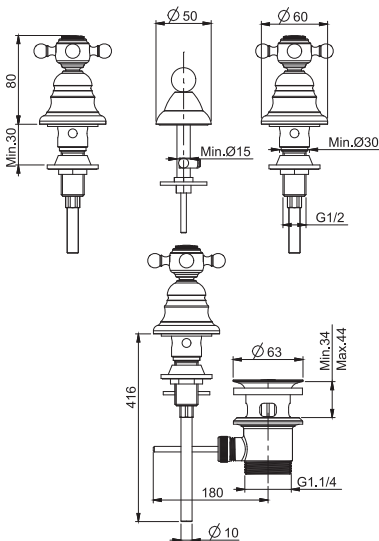

Смеситель для биде на 3 отверстия

- с двумя гибкими шлангами 370 мм
- Донный клапан 1"1/4

		€
F5102CR	CR	349,30
F5102SN	SN	576,30
F5102OR	OR	691,40
F5102OS	OS	751,10
F5102BR	BR	576,30
F5102RA	RA	576,30

		€
F5072CR	CR	349,30
F5072SN	SN	576,30
F5072OR	OR	691,40
F5072OS	OS	751,10
F5072BR	BR	576,30
F5072RA	RA	576,30

SPARE PARTS - Запасные детали

F2042AC
€ 23,20

F2042AF
€ 23,20