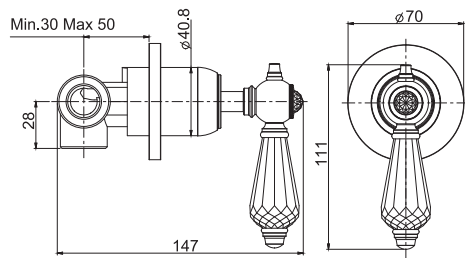

F5423/2C

2 outlets diverter

- one inlet/two outlets

NOTE: this item is complete: built-in + exposed parts