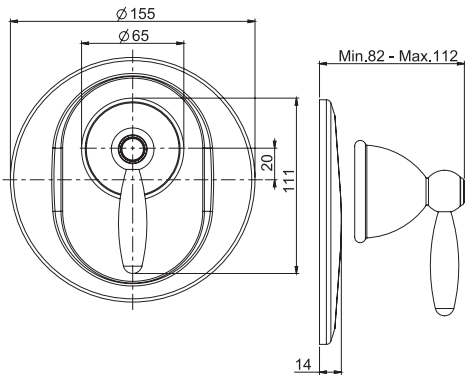

F5009/1

Single lever bath and shower mixer for concealed installation

- exposed part only
- metal plate
- **built-in part to be ordered separately**

Встроенный смеситель для душа

- только внешняя часть
- Пластина из Металлические
- **внутренняя часть заказывается отдельно**