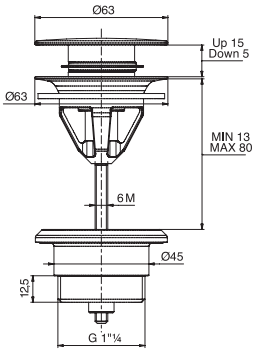

F2677CR	CR	81,60
F2677SN	SN	134,60
F2677CN	CN	114,20
F2677CS	CS	134,60
F2677BS	BS	114,20
F2677NS	NS	114,20
F2677OR	OR	161,50
F2677OS	OS	182,30
F2677BR	BR	134,60
F2677RA	RA	134,60