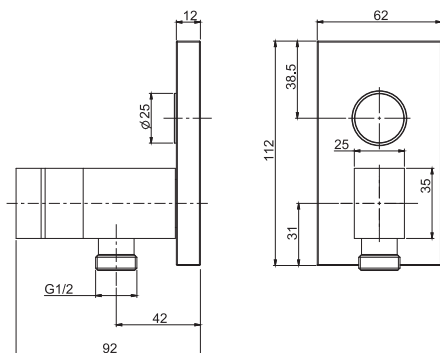

F5925

Hand shower complete of water intake, support and hose

- exposed part only
- on/off water flow push button
- wall shower holder with water connection
- flexible 1500 mm in black
- brass handshower with antilimestone nozzles
- rain flow
- **Control module F5921 to be ordered separately**
- **built-in part to be ordered separately**

Ручной с держателем и подводом воды

- только внешняя часть
- Открытие/закрытие воды под давлением
- Настенный кронштейн с водоснабжением
- Гибкий шланг 1500 мм ЧЁРНЫЙ
- Ручной душ из латуни с защитой от извести анти-кальк
- ДОЖДЬ
- **позиция F5921 заказывается отдельно**
- **внутренняя часть заказывается отдельно**

		€
F5925CR	CR	461,00
F5925SN	SN	760,70
F5925CN	CN	645,40
F5925CS	CS	760,70
F5925BS	BS	645,40
F5925NS	NS	645,40
F5925OR	OR	912,80
F5925OS	OS	991,10

Required item to be ordered separately

Built-in part

Данная позиция обязательно заказывается отдельно

внутренняя часть

	€
F4020	224,40

F5924/1

Brass shower holder with water connection 1/2"

- exposed part only
- on/off water flow push button
- wall shower holder with water connection
- **Control module F5921 to be ordered separately**
- **built-in part to be ordered separately**

Держатель для душа из латуни с подводом воды 1/2"

- только внешняя часть
- Открытие/закрытие воды под давлением
- Настенный кронштейн с водоснабжением
- **позиция F5921 заказывается отдельно**
- **внутренняя часть заказывается отдельно**

		€
F5924/1CR	CR	290,90
F5924/1SN	SN	480,00
F5924/1CN	CN	407,30
F5924/1CS	CS	480,00
F5924/1BS	BS	407,30
F5924/1NS	NS	407,30
F5924/1OR	OR	576,00
F5924/1OS	OS	625,40

Required item to be ordered separately

Built-in part

Данная позиция обязательно заказывается отдельно

внутренняя часть

F4020	224,40