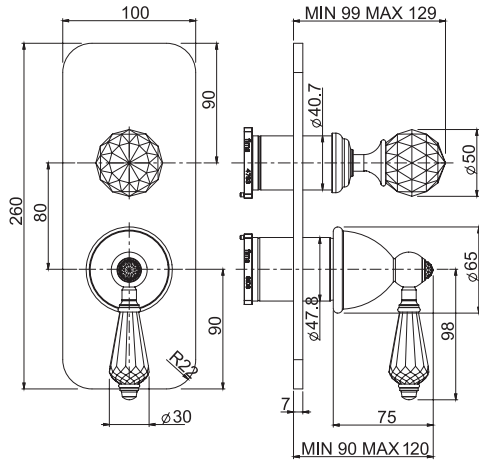

F5409X6C

Built-in mixer with 2/3 outlets diverter

- 2/3 outlets diverter
- exposed part only
- metal plate
- **built-in part to be ordered separately**