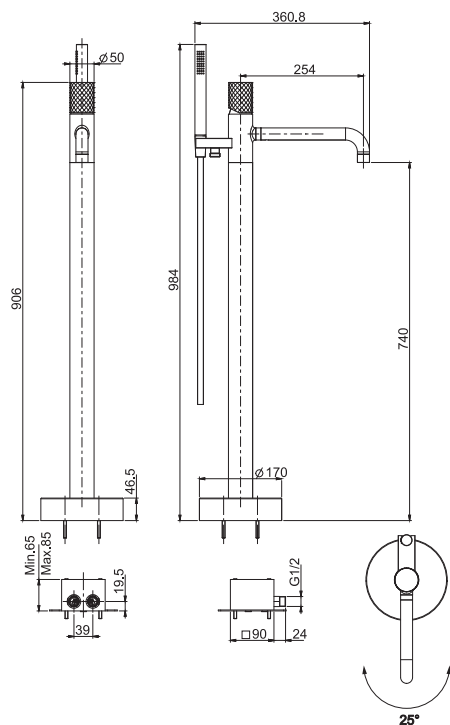

F3034/6

Floor mounted bath mixer

- hight floor/aerator 740 mm
- spout 204 mm
- Chromalux flexible hose 1500 mm
- diverter
- ABS handshower with antilimestone nozzles
- rotation tolerance up to 25°
- **built-in part to be ordered separately**