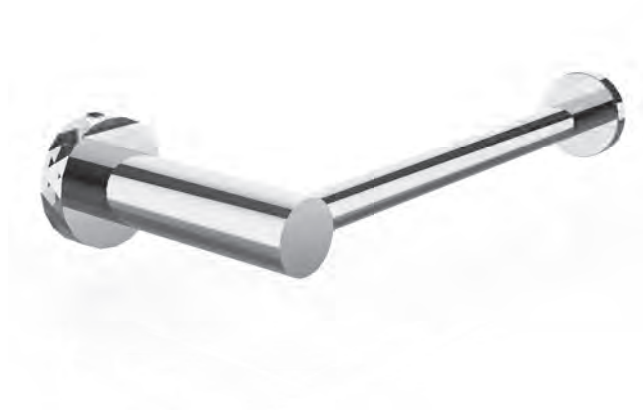

SPILLO TECH

PRODUCTS DESIGN
Centro Ricerca Fima