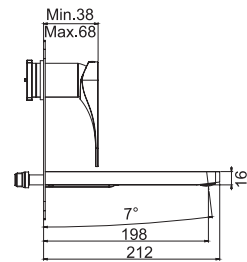

F3741VX5 - F3741VLX5

Wall mounted wash basin mixer

- exposed part only
- 1"1/4 brass click clack pop-up waste
- water saving cartridge
- metal plate
- **built-in part to be ordered separately**

Смеситель для раковины для настенного монтажа

- только внешняя часть
- донный клапан click-clack 1"1/4 с переливом
- Водосберегающий картридж
- Пластина из Металлические
- **внутренняя часть заказывается отдельно**

SPOUT 150 MM - ИЗЛИВ 150 MM

WATER SAVING CARTRIDGE		€
F3741VX5CR.WS	CR	420,00
F3741VX5BS.WS	BS	588,00
F3741VX5NS.WS	NS	588,00

SPOUT 200 MM - ИЗЛИВ 200 MM

WATER SAVING CARTRIDGE		€
F3741VLX5CR.WS	CR	461,40
F3741VLX5BS.WS	BS	645,90
F3741VLX5NS.WS	NS	645,90

6

2,3 kg

19 x 38 x 9 cm

SPARE PARTS - Запасные детали

F2274/1
€ 53,40

F2693
€ 10,40

Required item to be ordered separately

Данная позиция обязательно заказывается отдельно

Built-in part

внутренняя часть

	€
F3600	202,00

F3722

Bidet mixer

- pop-up waste 1"1/4
- n. 2 anti twist flexible hoses 370 mm
- water saving cartridge
- white and black finishes use click clack pop up waste
- **this product is available without waste (see page 9)**
- **this product is available with click clack pop-up waste (see page 9)**

Смеситель для биде

- Донный клапан 1"1/4
- с двумя гибкими шлангами 370 мм
- Водосберегающий картридж
- Для изделий в белом и чёрном цвете донный клапан click-clack
- **Этот продукт доступен без донного клапана (См. страницу 9)**
- **Этот продукт доступен с донным клапаном click-clack (См. Страницу 9)**

WATER SAVING CARTRIDGE		€
F3722CR.WS	CR	264,10
F3722BS.WS	BS	369,90
F3722NS.WS	NS	369,90

6

1,7 kg

19 x 38 x 9 cm

OTHER VERSIONS - ДРУГИЕ ВЕРСИИ

.1

.2

SPARE PARTS - Запасные детали

F2114
€ 15,70

F2274
€ 53,40