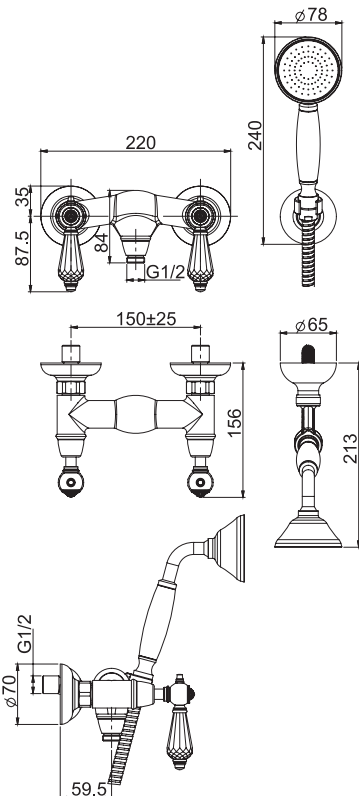

F5405

Exposed shower tap with shower set

- n. 2 eccentric couplings 1/2"
- brass flex hose 1500 mm
- shower holder
- brass handshower