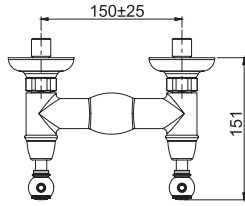

### Exposed shower tap without shower set

- n. 2 eccentric couplings 1/2"