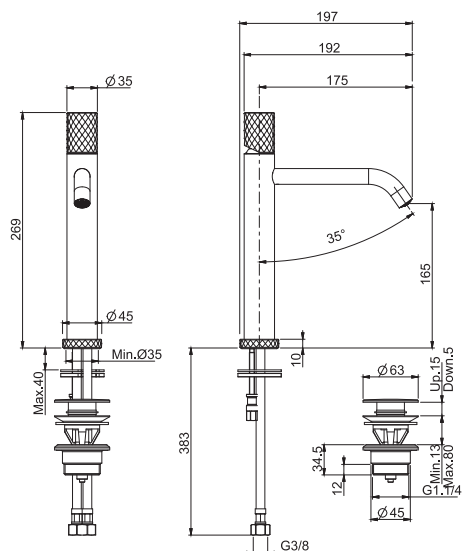

### Wash basin mixer XS

- n. 2 flexible hoses 370 mm
- 1"1/4 brass click clack pop-up waste
- spout 175 mm