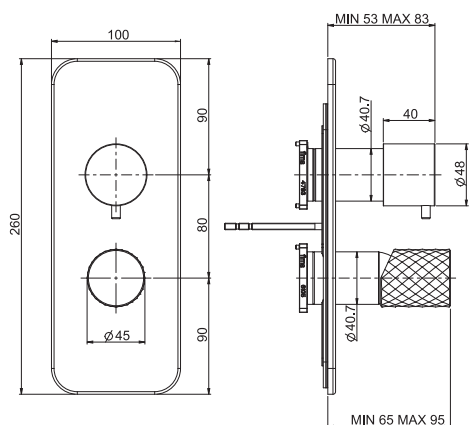

F3039X6

Miscelatore incasso con deviatore a 2 o 3 uscite

- deviatore a 2/3 uscite
- solo parte esterna
- corpo incasso da ordinare separatamente

Built-in mixer with 2/3 outlets diverter

- 2/3 outlets diverter
- exposed part only
- built-in part to be ordered separately

Встроенный смеситель с переключателем на 2/3 источника

- переключатель на 2/3 источника
- только внешняя часть
- внутренняя часть заказывается отдельно

	G COLLECTION	€
F3039X6GCR	CR	590,20
F3039X6GCN	CN	767,30
F3039X6GCS	CS	973,80
F3039X6GSN	SN	973,80
F3039X6GOR	OR	1.062,40
F3039X6GOS	OS	1.150,90
	V COLLECTION	€
F3039X6VCR	CR	620,20
F3039X6VCN	CN	806,30
F3039X6VCS	CS	1.023,30
F3039X6VSN	SN	1.023,30
F3039X6VBS	BS	775,30
F3039X6VNS	NS	775,30
F3039X6VOR	OR	1.116,40
F3039X6VOS	OS	1.209,40
	X COLLECTION	€
F3039X6XCR	CR	690,20
F3039X6XCN	CN	897,30
F3039X6XCS	CS	1.138,80
F3039X6XSN	SN	1.138,80
F3039X6XBS	BS	862,80
F3039X6XNS	NS	862,80
F3039X6XOR	OR	1.242,40
F3039X6XOS	OS	1.345,90

Articolo necessario da ordinare separatamente	Required item to be ordered separately	Данная позиция заказывается отдельно
Corpo da incasso	Built-in part	внутренняя часть
		€
		F4000 191,70