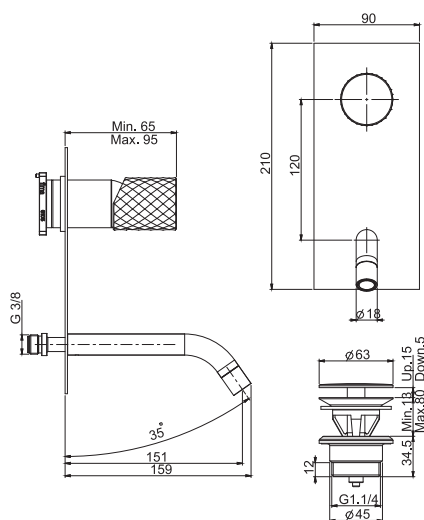

F3051VX5

Miscelatore lavabo a parete

- scarico click clack in ottone 1"1/4
- solo parte esterna
- corpo incasso da ordinare separatamente

Wall mounted wash basin mixer

- 1"1/4 brass click clack pop-up waste
- exposed part only
- built-in part to be ordered separately

Смеситель для раковины для настенного монтажа

- донный клапан click-clack 1"1/4 с переливом
- только внешняя часть
- внутренняя часть заказывается отдельно

	G COLLECTION	€
F3051VX5GCR	CR	486,00
F3051VX5GCN	CN	631,80
F3051VX5GCS	CS	801,90
F3051VX5GSN	SN	801,90
F3051VX5GOR	OR	874,80
F3051VX5GOS	OS	947,70

	V COLLECTION	€
F3051VX5VCR	CR	516,00
F3051VX5VCN	CN	670,80
F3051VX5VCS	CS	851,40
F3051VX5VSN	SN	851,40
F3051VX5VBS	BS	645,00
F3051VX5VNS	NS	645,00
F3051VX5VOR	OR	928,80
F3051VX5VOS	OS	1.006,20

	X COLLECTION	€
F3051VX5XCR	CR	586,00
F3051VX5XCN	CN	761,80
F3051VX5XCS	CS	966,90
F3051VX5XSN	SN	966,90
F3051VX5XBS	BS	732,50
F3051VX5XNS	NS	732,50
F3051VX5XOR	OR	1.054,80
F3051VX5XOS	OS	1.142,70

Articolo necessario da ordinare separatamente	Required item to be ordered separately	Данная позиция заказывается отдельно
Corpo da incasso	Built-in part	внутренняя часть
		€
		F3500 181,30