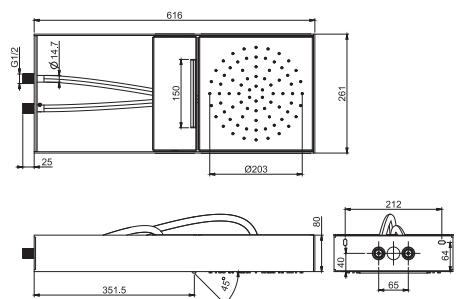

€
F2992BCR	CR	695,00
F2992BINOX	INOX	695,00