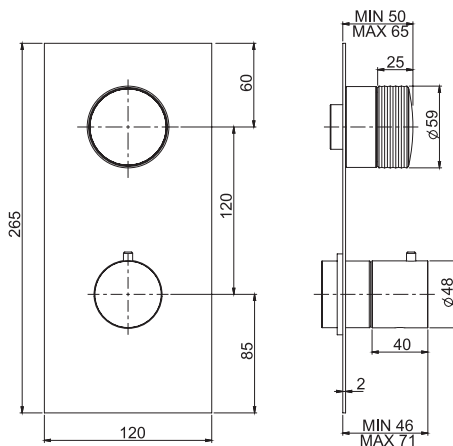

F5603X1

Miscelatore termostatico da incasso

- installazione orizzontale e verticale
- n.1 rubinetto d'arresto
- maniglia graduata con blocco di sicurezza
- solo parte esterna
- corpo incasso da ordinare separatamente

Thermostatic built-in shower mixer

- horizontal and vertical installation
- volume control valve
- safety stop handle 38°
- exposed part only
- built-in part to be ordered separately

Встроенный термостатический смеситель

- становка вертикально и горизонтально
- Клапан контроля
- ручки с защитой от обжигания
- только внешняя часть
- внутренняя часть заказывается отдельно

G COLLECTION		€
F5603X1GCR	CR	419,60
F5603X1GCN	CN	545,50
F5603X1GCS	CS	692,30
F5603X1GSN	SN	692,30
F5603X1GOR	OR	755,30
F5603X1GOS	OS	818,20
H COLLECTION		€
F5603X1HCR	CR	480,80
F5603X1HCN	CN	625,00
F5603X1HCS	CS	793,30
F5603X1HSN	SN	793,30
F5603X1HBS	BS	601,00
F5603X1HNS	NS	601,00
F5603X1HOR	OR	865,40
F5603X1HOS	OS	937,60
V COLLECTION		€
F5603X1VCR	CR	493,70
F5603X1VCN	CN	641,80
F5603X1VCS	CS	814,60
F5603X1VSN	SN	814,60
F5603X1VBS	BS	617,20
F5603X1VNS	NS	617,20
F5603X1VOR	OR	888,70
F5603X1VOS	OS	962,70
X COLLECTION		€
F5603X1XCR	CR	508,20
F5603X1XCN	CN	660,70
F5603X1XCS	CS	838,50
F5603X1XSN	SN	838,50
F5603X1XBS	BS	635,30
F5603X1XNS	NS	635,30
F5603X1XOR	OR	914,60
F5603X1XOS	OS	991,00

Articolo necessario da ordinare separatamente	Required item to be ordered separately	Данная позиция заказывается отдельно
CROMO CHROM ХРОМ C11N 19,70	BIANCO OPACO WHITE MATT БЕЛЫЙ МАТОВЫЙ C12N 21,70	NERO OPACO BLACK MATT ЧЕРНЫЙ МАТОВЫЙ C13N 21,70
ORO GOLD ЗОЛОТО C16N 42,20	ORO SPAZZOLATO BRUSHED GOLD БРАШИРОВАННОЕ ЗОЛОТО C18N 46,40	NIKEL SPAZZOLATO BRUSHED NICKEL БРАШИРОВАННОЕ НИКЕЛЬ C19N 32,50
MARMO BIANCO WHITE MARBLE БЕЛЫЙ МРАМОР C14N 84,90	MARMO NERO BLACK MARBLE ЧЕРНЫЙ МРАМОР C15N 84,90	CROMO NERO BLACK CHROME ХРОМ ЧЕРНЫЙ C110N 25,60
CROMO NERO SPAZZOLATO BRUSHED BLACK CHROME БРАШИРОВАННОЕ ЧЕРНЫЙ C111N 32,50		

Articolo necessario da ordinare separatamente	Required item to be ordered separately	Данная позиция заказывается отдельно
Corpo da incasso	Built-in part	внутренняя часть
		€
		F2461 580,40