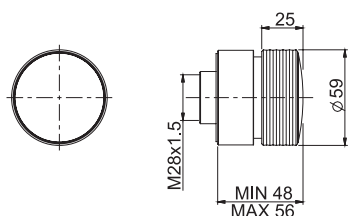

SPILLO TECH

F5613/1

Rubinetto d'arresto 1/2"

- solo parte esterna
- corpo incasso da ordinare separatamente