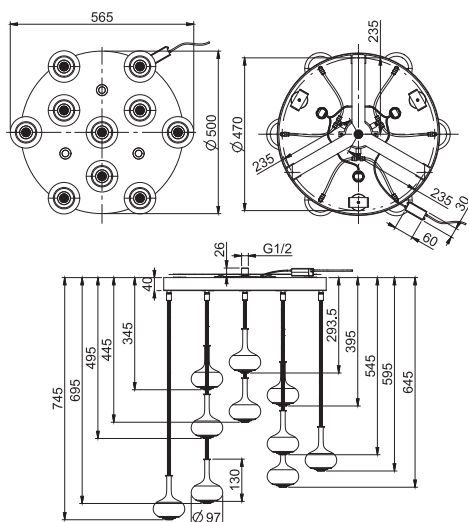

F2998

Soffione a soffitto Melograno

- 10 tubi di erogazione rivestiti in maglia metallica per sospensione vetri
- 10 pendenti in vetro soffiato cromato
- aeratori mikado neoperl
- 3 faretti a led bianchi
- alimentatore con cavo 5 metri

Ceiling mounted showerhead Melograno

- 10 copper mesh ropse to hang glasses
- 10 Hand blown glass pendant chromed
- mikado neoperl aerators
- 3 spot Lights white
- power supply and 5 mt cable