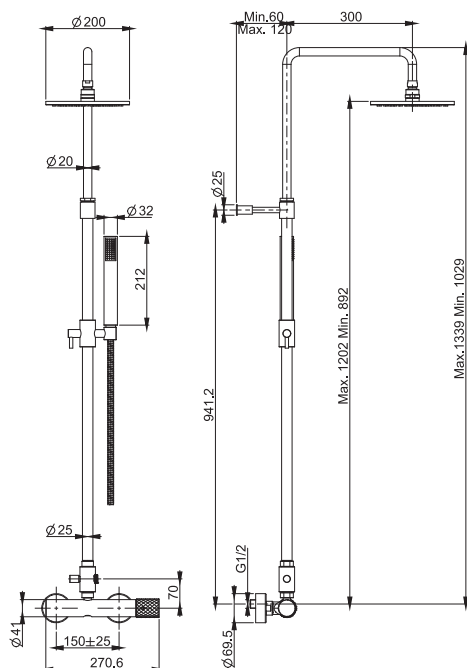

F3035/2

Miscelatore doccia esterno con colonna doccia soffione e doccetta

- n.2 raccordi eccentrici 1/2"
- soffione anticalcare in ottone Ø 200 mm
- flessibile in ottone 1500 mm
- deviatore
- doccia anticalcare
- colonna regolabile in altezza

Shower column with showerhead and shower set

- n. 2 eccentric couplings 1/2"
- anti-limestone brass showerhead Ø 200 mm
- brass flex hose 1500 mm
- diverter
- anti-limestone handshower
- adjustable height column

Смеситель для душа с душевой стойкой и, верхним душем и душевым комплектом

- 2 подвода воды 1/2 с эксцентриком
- Верхний с защитой от извести анти-кальк Ø 200 mm
- латунь шланг 1500 мм
- переключатель
- Ручной душ с защитой от извести
- регулируемая высота

	G COLLECTION	€
F3035/2GCR	CR	1.014,30
F3035/2GCN	CN	1.318,60
F3035/2GCS	CS	1.673,60
F3035/2GSN	SN	1.673,60
F3035/2GOR	OR	1.825,70
F3035/2GOS	OS	1.977,90
	V COLLECTION	€
F3035/2VCR	CR	1.044,30
F3035/2VCN	CN	1.357,60
F3035/2VCS	CS	1.723,10
F3035/2VSN	SN	1.723,10
F3035/2VBS	BS	1.305,40
F3035/2VNS	NS	1.305,40
F3035/2VOR	OR	1.879,70
F3035/2VOS	OS	2.036,40
	X COLLECTION	€
F3035/2XCR	CR	1.114,30
F3035/2XCN	CN	1.448,60
F3035/2XCS	CS	1.838,60
F3035/2XSN	SN	1.838,60
F3035/2XBS	BS	1.392,90
F3035/2XNS	NS	1.392,90
F3035/2XOR	OR	2.005,70
F3035/2XOS	OS	2.172,90