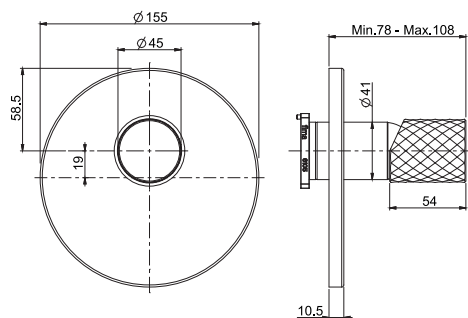

F3039X1

Miscelatore incasso doccia

- solo parte esterna
- corpo incasso da ordinare separatamente

Single lever bath and shower mixer for concealed installation

- exposed part only
- built-in part to be ordered separately

Встроенный смеситель для душа

- только внешняя часть
- внутренняя часть заказывается отдельно

	G COLLECTION	€
F3039X1GCR	CR	340,30
F3039X1GCN	CN	442,40
F3039X1GCS	CS	561,50
F3039X1GSN	SN	561,50
F3039X1GOR	OR	612,50
F3039X1GOS	OS	663,60

	V COLLECTION	€
F3039X1VCR	CR	370,30
F3039X1VCN	CN	481,40
F3039X1VCS	CS	611,00
F3039X1VSN	SN	611,00
F3039X1VBS	BS	462,90
F3039X1VNS	NS	462,90
F3039X1VOR	OR	666,50
F3039X1VOS	OS	722,10

	X COLLECTION	€
F3039X1XCR	CR	440,30
F3039X1XCN	CN	572,40
F3039X1XCS	CS	726,50
F3039X1XSN	SN	726,50
F3039X1XBS	BS	550,40
F3039X1XNS	NS	550,40
F3039X1XOR	OR	792,50
F3039X1XOS	OS	858,60

Articolo necessario da ordinare separatamente	Required item to be ordered separately	Данная позиция заказывается отдельно
Corpo da incasso	Built-in part	внутренняя часть
		€
		F3000
		127,90