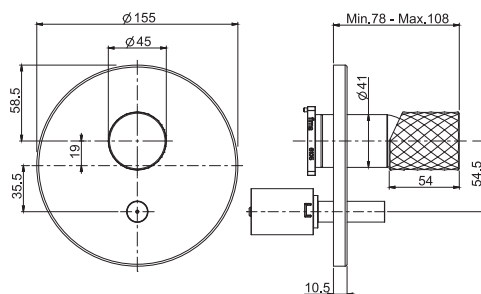

SPILLO TECH

F3039X2

Miscelatore incasso con deviatore a 2 uscite

- deviatore
- solo parte esterna
- corpo incasso da ordinare separatamente