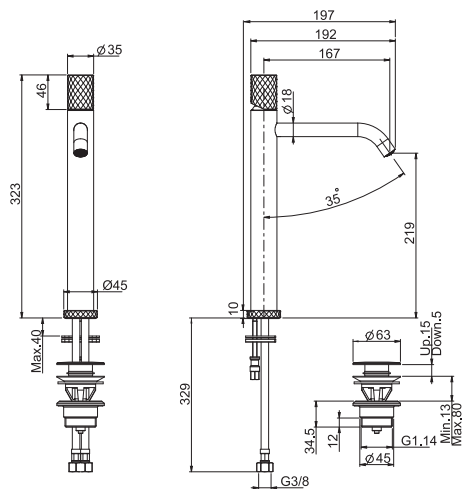

F3031/HXS

Miscelatore lavabo alto XS

- n. 2 tubi di alimentazione 560 mm
- scarico click clack in ottone 1"1/4

Sleeve basin mixer XS

- n. 2 flexible hoses 560 mm
- 1"1/4 brass click clack pop-up waste