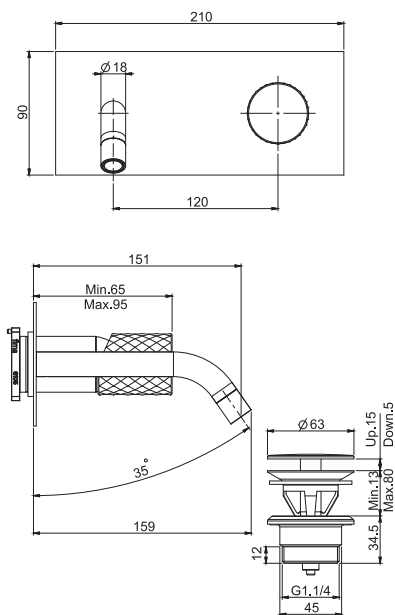

F3051X5

Miscelatore lavabo a parete

- scarico click clack in ottone 1"1/4
- solo parte esterna
- corpo incasso da ordinare separatamente