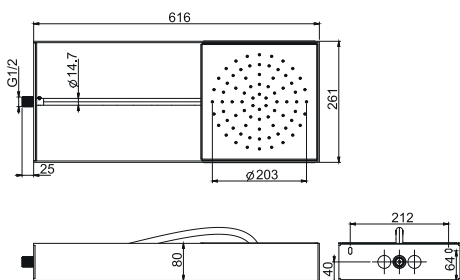

F2991B

Soffione a parete in acciaio inox Moove

- ugelli anticalcare
- getto a pioggia
- modulo di erogazione scorrevole

Moove stainless steel showerhead

- anti-limestone nozzles
- rain flow
- sliding module for water delivery

душевая лейка Моовеиз нержавеющей стали

- анти-кальк диффузоры
- массаж
- •

		€
F2991BCR	CR	590,00
F2991BINOX	INOX	590,00

F2991N

Soffione a parete in acciaio inox Moove

- ugelli anticalcare
- getto a pioggia
- modulo di erogazione scorrevole

Moove stainless steel showerhead

- anti-limestone nozzles
- rain flow
- sliding module for water delivery

душевая лейка Моовеиз нержавеющей стали

- анти-кальк диффузоры
- массаж
- •