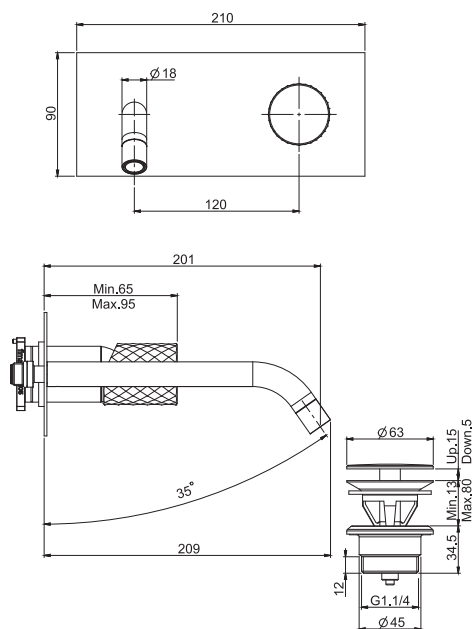

SPILLO TECH

F3051LX5

Miscelatore lavabo a parete

- scarico click clack in ottone 1"1/4
- solo parte esterna
- corpo incasso da ordinare separatamente

Wall mounted wash basin mixer

- 1"1/4 brass click clack pop-up waste
- exposed part only
- built-in part to be ordered separately