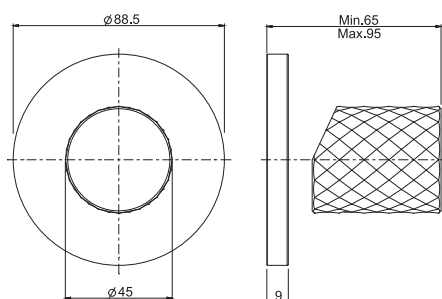

F3033/1

Miscelatore incasso doccia

- solo parte esterna
- corpo incasso da ordinare separatamente

Single lever bath and shower mixer for concealed installation

- exposed part only
- built-in part to be ordered separately