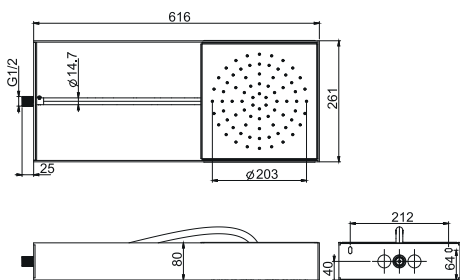

€
F2991NCR	CR	590,00
F2991NINOX	INOX	590,00

F2992B

Soffione a parete in acciaio inox Moove

- ugelli anticalcare
- getto a pioggia
- 1 getto a cascata
- moduli di erogazione scorrevoli

Moove stainless steel showerhead

- anti-limestone nozzles
- rain flow
- cascade flow
- sliding modules for water delivery

душевая лейка Моовеиз нержавеющей стали

- анти-кальк диффузоры
- массаж
- Каскад
- выдвижной модуль подачи воды