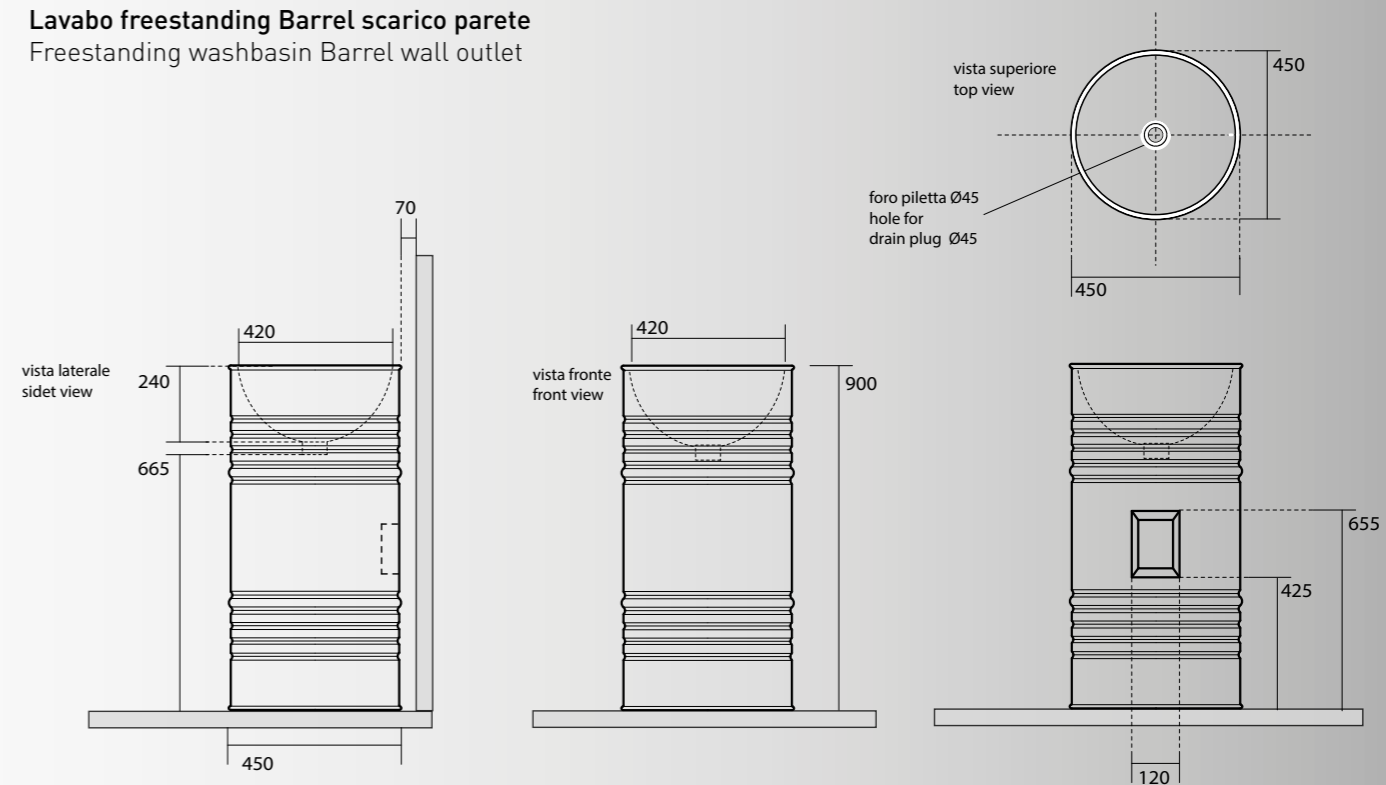

bianco-verde matt
white-matt green

bianco-blu cobalto lucido
white-glossy cobalt blue

barrel

4743
Lavabo freestanding Barrel scarico parete
 Freestanding washbasin Barrel wall outlet

4742K
Lavabo freestanding Barrel scarico suolo
 Freestanding washbasin Barrel floor outlet