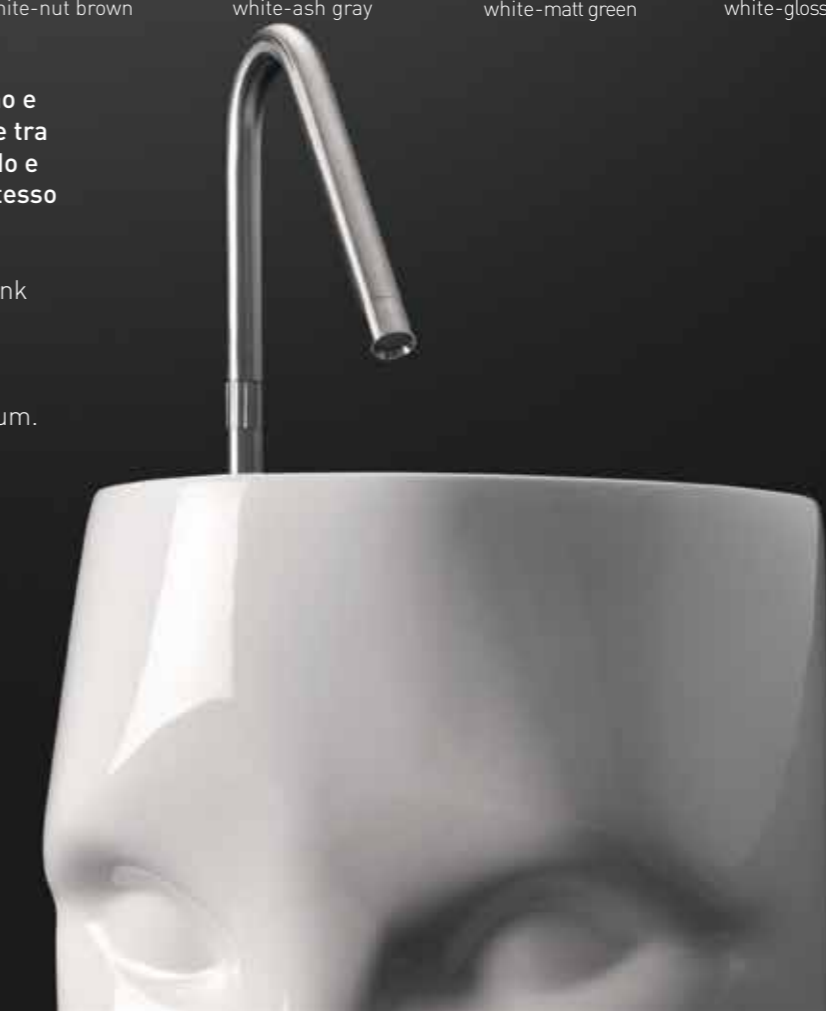

COLORS

bianco white	bianco matt matt white	nero lucido glossy black	nero matt matt black	borgogna matt matt burgundy	nocciola nut brown
cenere ash gray	verde matt matt green	blu cobalto lucido glossy cobalt blue	bianco-bianco matt white-matt white	bianco-nero lucido white-glossy black	bianco-nero matt white-matt black
bianco-borgogna matt white-matt burgundy	bianco-nocciola white-nut brown	bianco-cenere white-ash gray	bianco-verde matt white-matt green	bianco-blu cobalto lucido white-glossy cobalt blue	

Per la finitura di bacino e piletta si può scegliere tra il classico bianco lucido e l'abbinamento nello stesso colore del fusto.

For the finish on the sink and the drain plug, you can choose from classic glossy white or same colour as the drum.