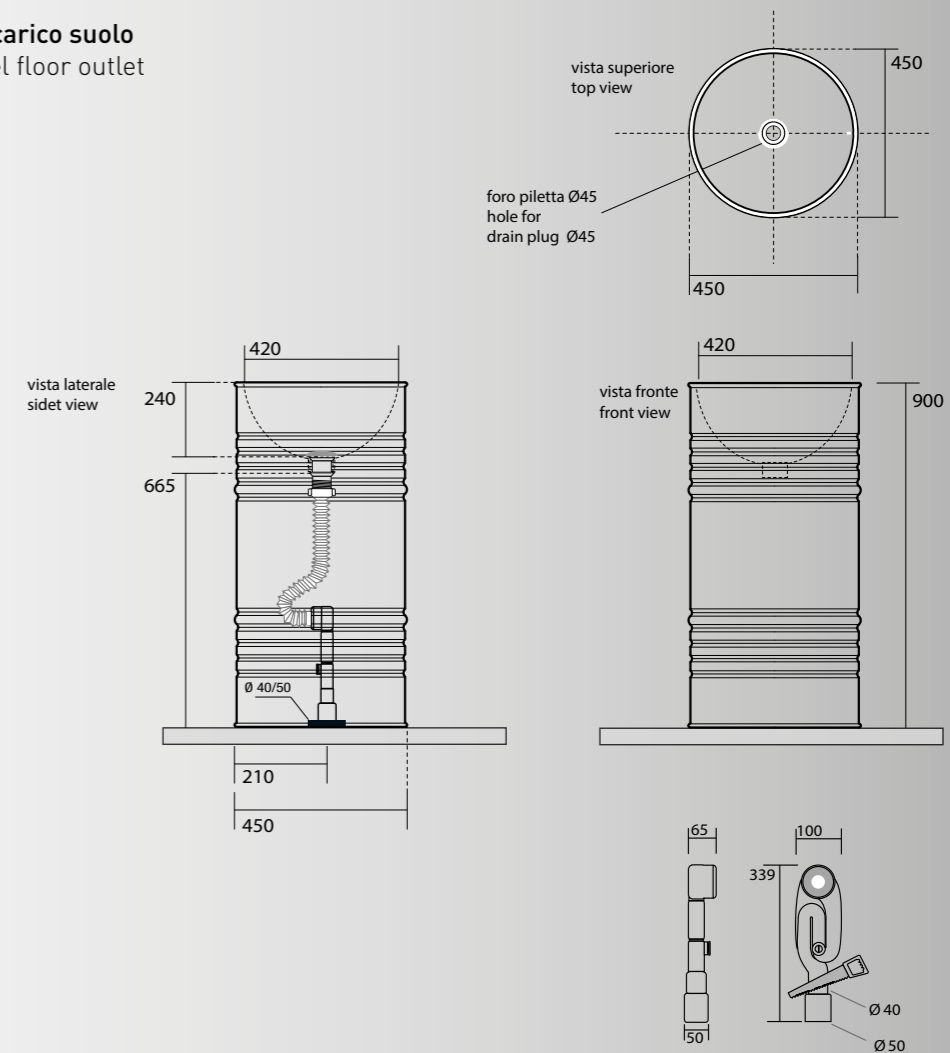

bianco-verde matt
white-matt green

bianco-blu cobalto lucido
white-glossy cobalt blue

barrel

4743
Lavabo freestanding Barrel scarico parete
 Freestanding washbasin Barrel wall outlet

4742K
Lavabo freestanding Barrel scarico suolo
 Freestanding washbasin Barrel floor outlet