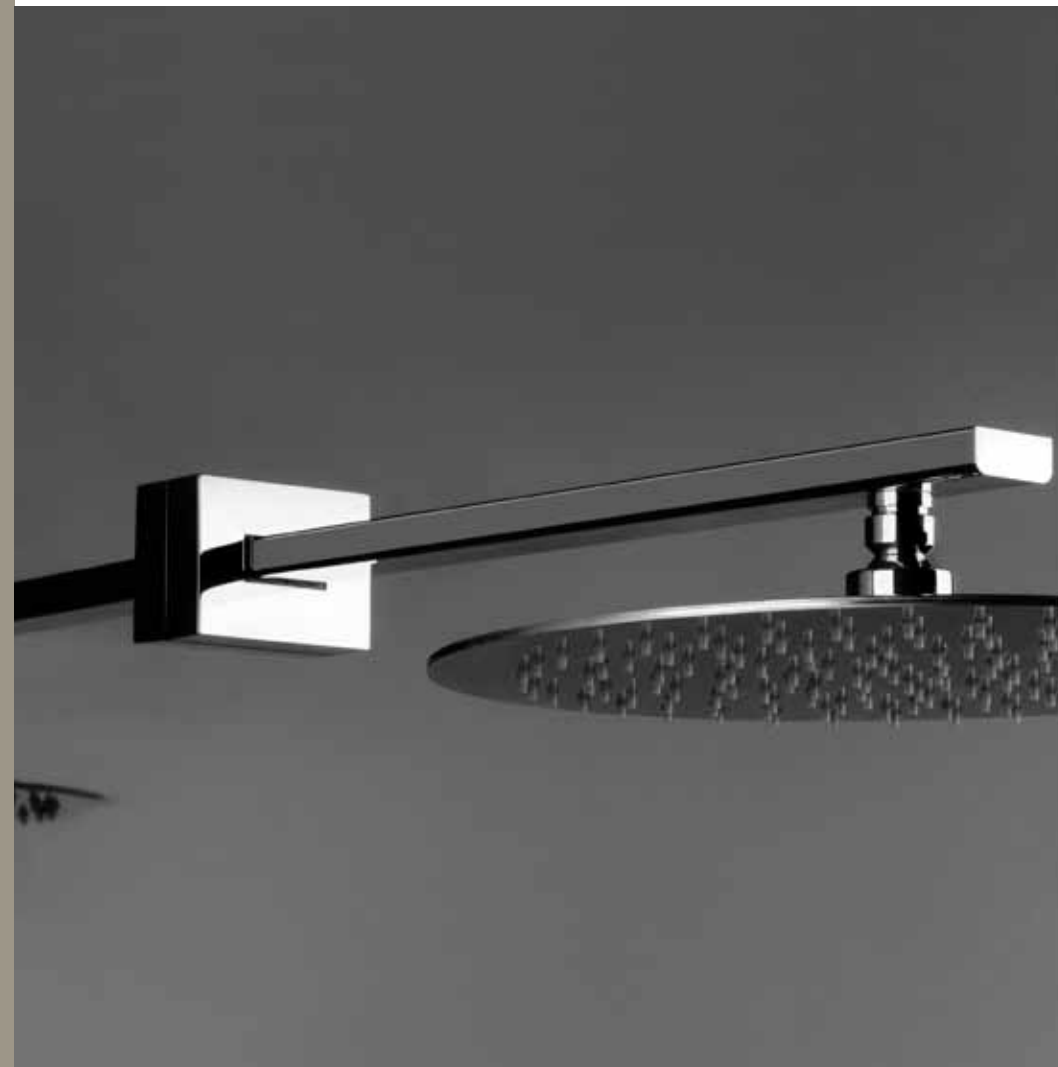

a u t e n t i c i t à a u t h e n t i c i t y p u r e z z a p u r i t y n a t u r a n a t u r e