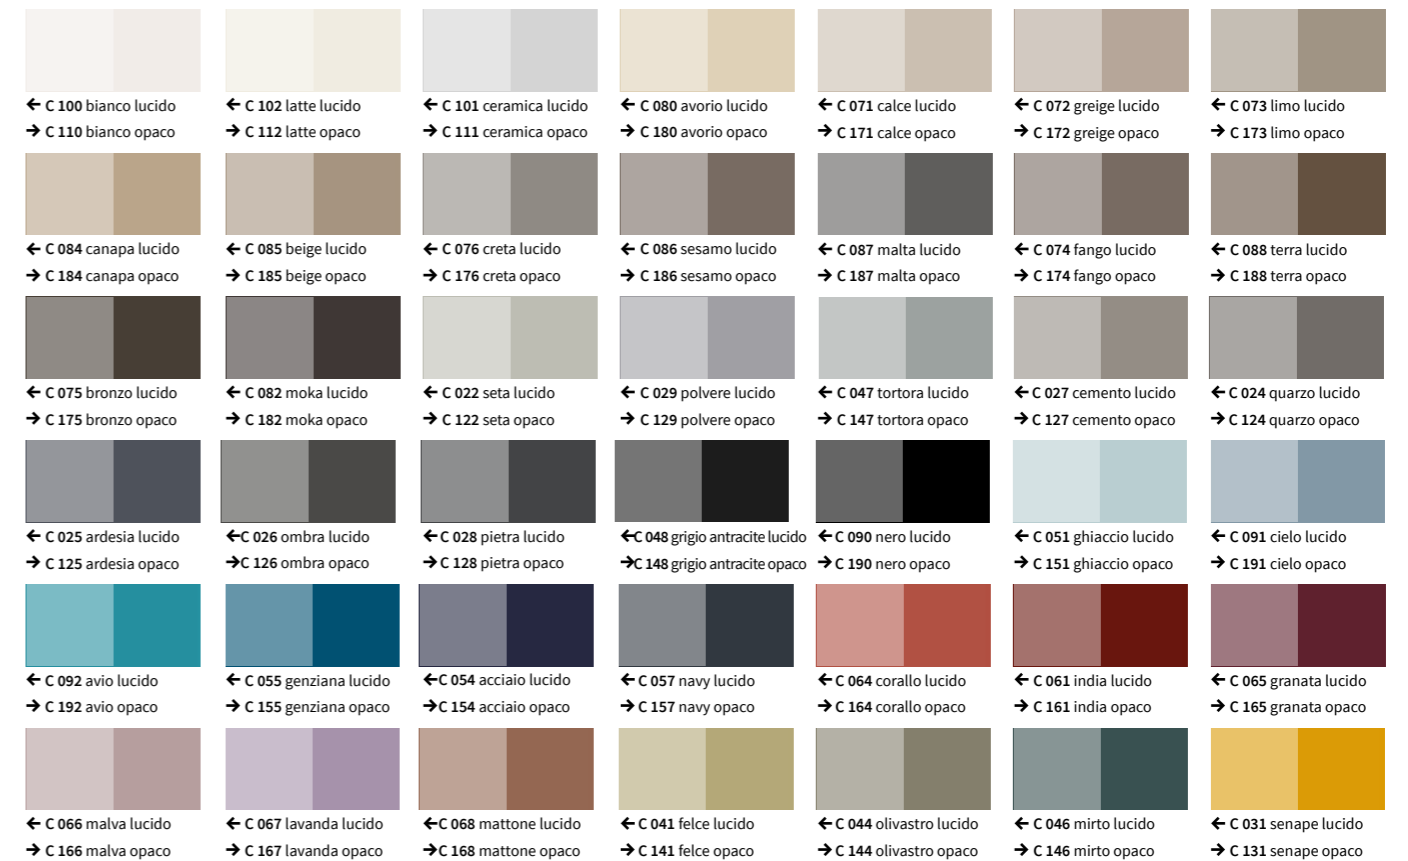

S1 Cristallo lucido

Polished glass