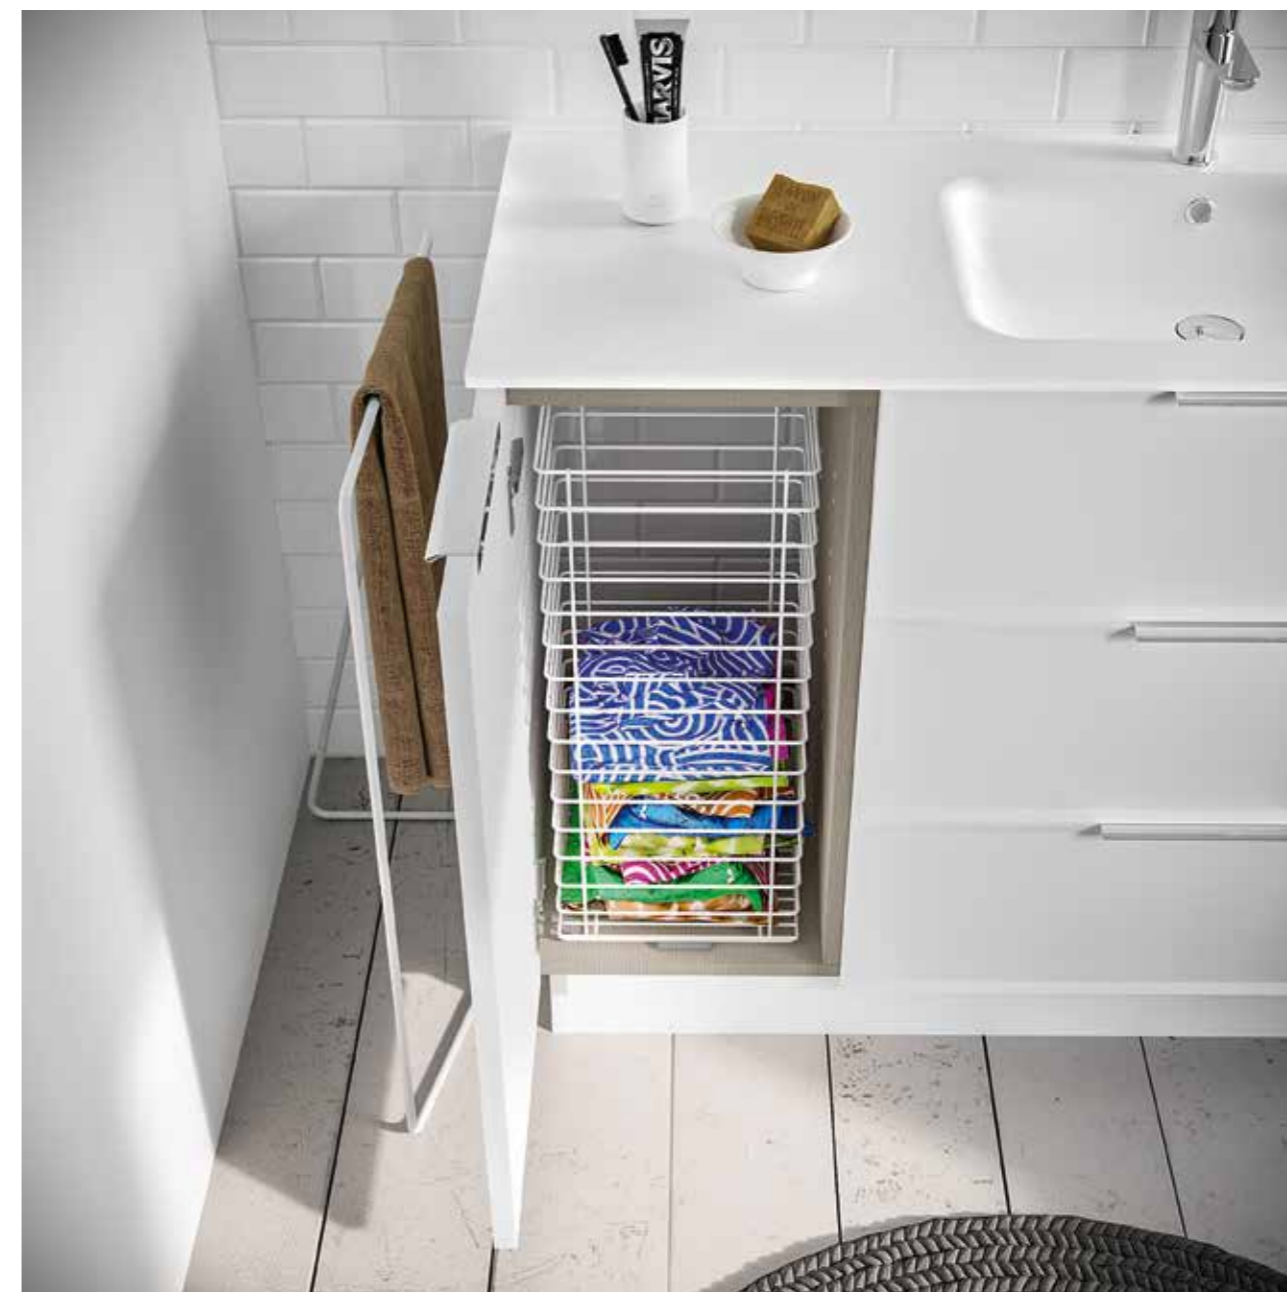

Washbasin: SETA - mineralmatt - 127 CEMENTO
Furnishings: matt lacquered - 127 CEMENTO
Handle: BA BRUSHED ANTIQUE BRONZE

SUITE / 12

Lavabo: SETA - mineralmatt - 110 BIANCO
Arredi: laccato opaco - 110 BIANCO
Maniglia: CL CROMATO LUCIDO

Reduced depth shelves to contain big objects.

Come alternativa ai ripiani, può essere richiesto il cesto portabiancheria estraibile.

The removable laundry basket can be used as an alternative to the shelves.