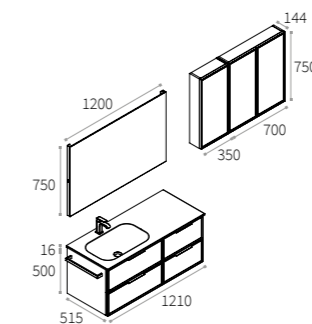

SUITE / 06

Lavabo: DUNA - ceramica opaco - 190 NERO
Arredi: polimerico - 2403 WOODY BROWN
Maniglia: CL CROMATO LUCIDO

Washbasin: DUNA - matt ceramic - 190 NERO
Furnishings: polymer laminate - 2403 WOODY BROWN
Handle: CL BRIGHT CHROME