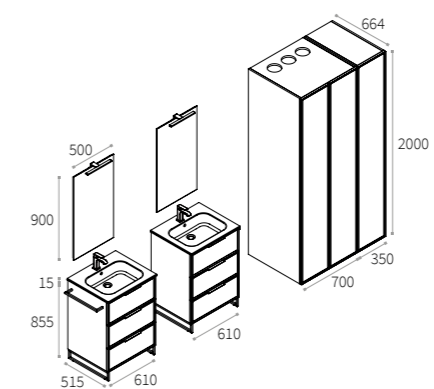

SUITE / 05

Lavabo: QUADRA - ceramica opaco - 176 CRETA
Arredi: laccato opaco - 176 CRETA
Maniglia: laccato opaco - 176 CRETA

Washbasin: QUADRA - matt ceramic - 176 CRETA
Furnishings: matt lacquered - 176 CRETA
Handle: matt lacquered - 176 CRETA