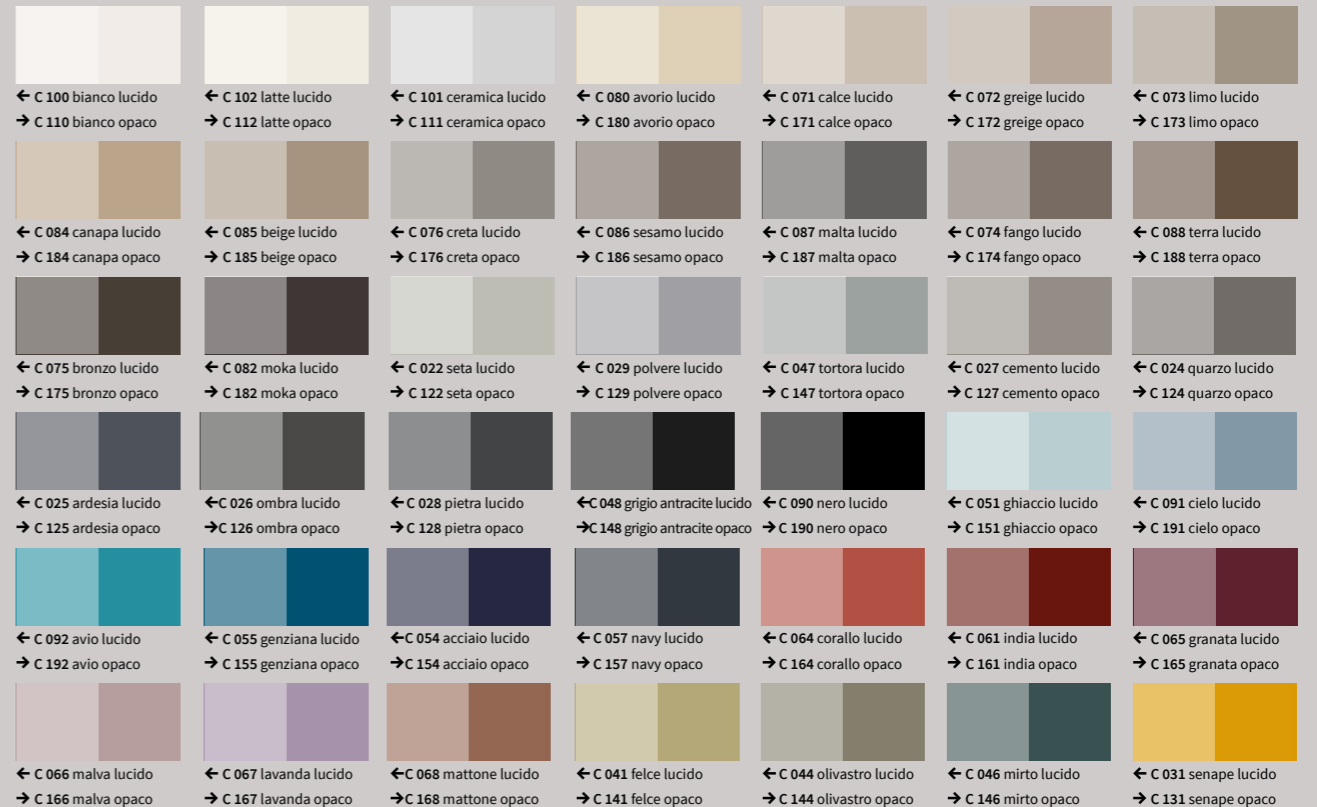

S1 Cristallo lucido   S2 Cristallo opaco

Polished glass

Matt glass

000 RAL e NCS lucidi e opachi