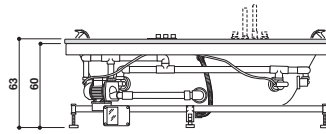

Design Jacuzzi

KIT

190 x 110 x 63 H cm

Single version
Einzig Version

Built-in installation
Einbauinstallation

Backrests on both sides · Rückenstütze beidseitig

WOODEN FRAME · UMRAHMUNG IN HOLZ

PROGRAMMES · PROGRAMME