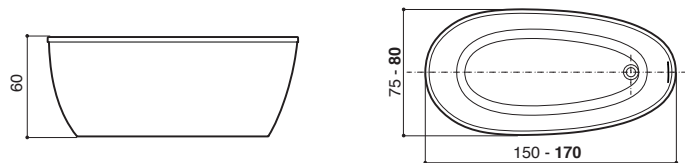

BATHTUB · WANNE

	Single version · Einzige Version			
	PERSEA 150x75		PERSEA 170x80	
White acrylic bath, including overflow, pop-up waste and trap Wanne in weißem Acryl , Überlauf, Ablaufventil Click-Clack und Siphon inkl.	Gloss white Weiß glänzend	Satin white Weiß satiniert	Gloss white Weiß glänzend	Satin white Weiß satiniert
	PER00000000	PER00200000	PER10000000	PER10200000
	€ 1.550		€ 1.670	
Translucent grey headrest (PU gel) Kopfstütze aus lichtdurchlässigem Grau (PU-Gel)	225017570			
	€ 175			

Can be combined with floor mounted tapware cod. 170000350 p. 126 · Dieses Produkt ist mit der Boden Armatur Artikelnummer: 170000350 auf Seite 126 verwendbar