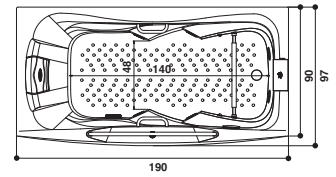

THERMAL
thermal water whirlpool baths
Thermal-Hydromassagewannen

INCLUSIVE PRO

design Synthesis Design

190 x 90/97 x 73 H cm

Single Sx hand version
Einzig Sx-Version

Back-to-wall, corner, inset or built-in install.
Wand-, Eck-, Nischenoder Einbauintall.