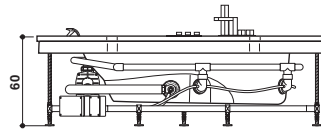

AURA CORNER 140 STONE

KIT

Design Carlo Urbinati

140 x 140 x 60 H cm

Single version
Einzig Version

Built-in installation
Einbauinstallation