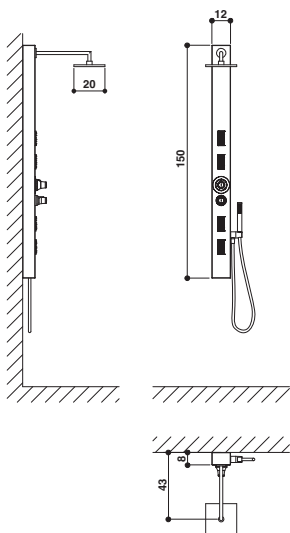

SKIN

Jacuzzi® Design

12 x 150 H cm
Back to wall installation
Wandinstallation

PROGRAMMES · PROGRAMME

	Jets Düsen	4
	cm Raindrop shower head 30 Sprühbrause	✓

FEATURES · AUSSTATTUNG

	Hand-held shower Handbrause	✓

COLUMN FINISHES · DUSCHSÄULENVERKLEIDUNG

		Single version · Einzige Version
	POLISHED STAINLESS STEEL GLÄNZENDER CHROMSTAHL	9449061A € 1.932
	SATIN STAINLESS STEEL SATINIERTER CHROMSTAHL	944906115 € 1.932
	POLISHED STAINLESS STEEL GLÄNZENDER CHROMSTAHL	9449062A € 2.162
	SATIN STAINLESS STEEL SATINIERTER CHROMSTAHL	944906215 € 2.162

SKIN