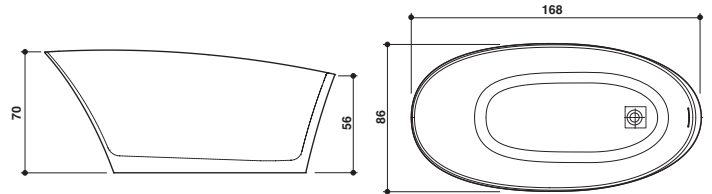

ROSALIA

Jacuzzi® Design

168 x 86 x 70/56 H cm

Single version
Einzig Version

Back-to-wall or centrally-positioned
Wand- oder Zentralinstall.

BATHTUB - Drainage column and trap included · **WANNE** - Abflusssäule und Siphon inkl.

	Single version · Einzige Version
Bath in satin white Luxecast®, seamless, including overflow, click-clack waste and trap · Badewanne aus weiß satinierem Luxecast® mit unsichtbarem Anschluss, Überlauf, Ablaufventil Click-Clack und Siphon	ROS00800100 € 3.924
Translucent grey headrest (PU gel) Kopfstütze aus lichtdurchlässigem Grau (PU-Gel)	225017570 € 175

Can be combined with ROSALIA basin cod. 9403268A and floor mounted tapware cod. 170000350 p. 126
Produkt kombinierbar mit Waschbecken ROSALIA Best.nr. 9403268A und mit Standarmatur Best.nr. 170000350 Seite 126

BASIN - Countertop basin in satin white Luxecast® · **WASCHBECKEN** - Unterbauwaschbecken aus weiß satinierem Luxecast®

51,4 x 41,4 x 17,9	9403268A
	€ 372

Can be combined with ROSALIA basin cod. ROS00800100 and tapware at p. 127-128
Produkt kombinierbar mit Badewanne ROSALIA Best.nr. ROS00800100 und mit Armatur Seite 127-128

INFINITO

Design Carlo Urbinati

180 x 80 x 54/63,5 H cm

Single version
Einzig Version

Back-to-wall or centrally-positioned
Wand- oder Zentralinstall.

BATHTUB - Drainage column and trap included · **WANNE** - Abflusssäule und Siphon inkl.

	Single version · Einzige Version
Bath in satin white Luxecast®, seamless, including overflow, click-clack waste and trap · Badewanne aus weiß satinierem Luxecast® mit unsichtbarem Anschluss, Überlauf, Ablaufventil Click-Clack und Siphon	9450136A € 10.043
Translucent grey headrest (PU gel) Kopfstütze aus lichtdurchlässigem Grau (PU-Gel)	225017570 € 175