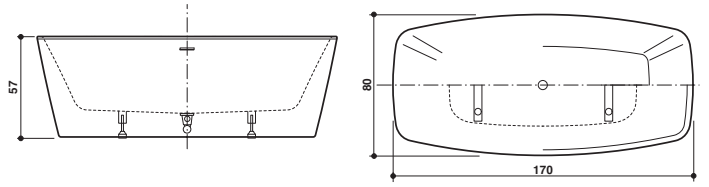

BATHTUB - Drainage column and trap included · **WANNE** - Abflusssäule und Siphon inkl.

	Single version · Einzige Version
Bath in satin white Luxecast®, seamless, including overflow, click-clack waste and trap Badewanne aus weiß satiniertem Luxecast® mit unsichtbarem Anschluss, Überlauf, Ablaufventil Click-Clack und Siphon	9443815A
	€ 2.329
Translucent grey headrest (PU gel) Kopfstütze aus lichtdurchlässigem Grau (PU-Gel)	225017570
	€ 175
This product is available in Russia, Spain, Portugal, Turkey and Hungary only. Please contact our offices for information. Produkt nur in Russland, Spanien, Portugal, Türkei und Ungarn erhältlich. Weitere Informationen erhalten Sie an unserem Firmensitz.