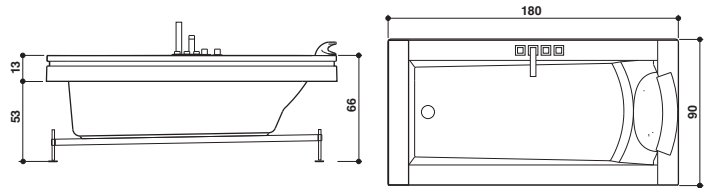

Right hand version view · Abb. Rechtsausführung

MARBLE FRAME · UMRAHMUNG IN MARMOR

FEATURES · AUSSTATTUNG

	White headrest (EVA) Kopfstütze weiß (EVA)	✓
	Rim overflow Ab-/Überlauf am Wannenrand	✓

TAPS AND FAUCET/FILLER - Drainage column included - Trap excluded · **WANNENFÜLLSYSTEM** - Abflusssäule inkl. - ohne Siphon

Square Aura tapware - Taps finishes: Chrome
Quadratische Armatur Aura - Armaturenausstattungen: Verchromt

		Single version · Einzige Version	
	Built-in bath Einbau Badewanne	9450114* € 3.063	
F	WHITE CARRARA MARBLE WEISSER CARRARA-MARMOR	720400050 € 2.956	
	PIASENTINA STONE PIETRA PIASENTINA (graubrauner Kalkstein)	720400520 € 3.189	
	ABSOLUTE BLACK GRANITE GRANIT NERO ASSOLUTO (schwarz)	720400040 € 3.314	
			9450116* Sx 9450115* Dx € 4.565
	Built-in bath Einbau Badewanne		
F	WHITE CARRARA MARBLE WEISSER CARRARA-MARMOR		720400110 € 3.034
	PIASENTINA STONE PIETRA PIASENTINA (graubrauner Kalkstein)		720400530 € 3.265
	ABSOLUTE BLACK GRANITE GRANIT NERO ASSOLUTO (schwarz)		720400100 € 3.388

* Bath available in the following colours **A**: Gloss white **I5**: Satin white, price shown +10% * Wanne in den Farben **A**: Weiß glänzend **I5**: Weiß satiniert, angegebener Preis +10%

WOODEN FRAME · UMRAHMUNG IN HOLZ

FEATURES · AUSSTATTUNG

	White headrest (EVA) Kopfstütze weiß (EVA)	✓
	Rim overflow Ab-/Überlauf am Wannenrand	✓

TAPS AND FAUCET/FILLER - Drainage column included - Trap excluded · **WANNENFÜLLSYSTEM** - Abflusssäule inkl. - ohne Siphon

Square Aura tapware - Taps finishes: Chrome
Quadratische Armatur Aura - Armaturenausstattungen: Verchromt

		Single version · Einzige Version	
	Built-in bath Einbau Badewanne	COLOUR OF FINISHES ⁽¹⁾ FARBE DER AUSFÜHRUNGEN ⁽¹⁾	
		TEAK	9450075* € 4.532
		WENGÉ	9450076* € 4.532
	Built-in bath Einbau Badewanne	TEAK	9450081* Sx 9450078* Dx
		WENGÉ	9450082* Sx 9450079* Dx
			€ 6.041

(1) The wengé finish is achieved by varnishing the teak frame

(1) Die Ausführung Wengé wird durch die Lackierung einer Umrandung aus Teak erzeugt

* Bath available in the following colours **A**: Gloss white **I5**: Satin white, price shown +10% * Wanne in den Farben **A**: Weiß glänzend **I5**: Weiß satiniert, angegebener Preis +10%