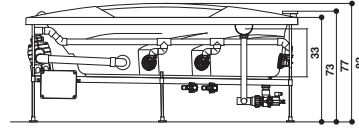

THERMAL
thermal water whirlpool baths
Thermal-Hydromassagewannen

INCLUSIVE PRO

design Synthesis Design

190 x 90/97 x 73 H cm

Single Sx hand version
Einzig Sx-Version

Back-to-wall, corner, inset or built-in install.
Wand-, Eck-, Nischenoder Einbauintall.