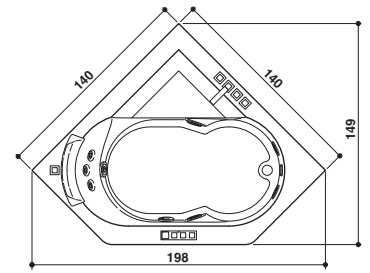

AURA CORNER 140 STONE

KIT

Design Carlo Urbinati

140 x 140 x 60 H cm

Single version
Einzig Version

Built-in installation
Einbauinstallation