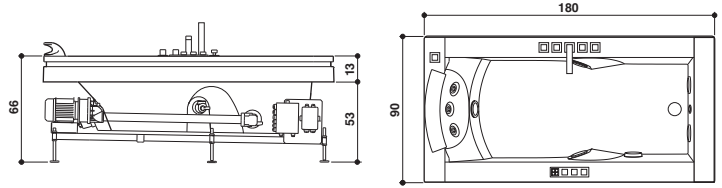

MARBLE FRAME · UMRÄHMUNG IN MARMOR

PROGRAMMES · PROGRAMME

	Rainbow and courtesy light Rainbow und Beleuchtung	✓
	Clean system with automatic dosage Clean System mit automatischer Dosierung	✓

FEATURES · AUSSTATTUNG

	TargetPro™ jets Düsen TargetPro™	5
	Twirl jets Düsen Twirl	3
	Air adjustment Luftregulierung	✓
	Safety Starter	✓
	White headrest (EVA) Kopfstütze weiß (EVA)	✓
	Rim overflow Ab-/Überlauf am Wannenrand	✓

TAPS AND FAUCET/FILLER - Drainage column included – Trap excluded · WANNENFÜLLSYSTEM - Abflusssäule inkl. - ohne Siphon

Square Aura tapware - Taps finishes: Chrome Quadratische Armatur Aura - Armaturenausstattungen: Verchromt		
	Left hand version only · Abb. Linksausführung	
	Built-in bath Einbau Badewanne	
	9F43808* Sx	9F43809* Sx
	€ 9.372	€ 10.800

FINISHING - Frames to combine · OBERFLÄCHENZUBEHÖR - zu kombinierende Rahmen

	WHITE CARRARA MARBLE WEISSER CARRARA-MARMOR	720400291	720400031
		+ € 3.034	+ € 3.034
	PIASENTINA STONE PIETRA PIASENTINA (graubrauner Kalkstein)	720400511	720400501
		+ € 3.265	+ € 3.265
	ABSOLUTE BLACK GRANITE GRANIT NERO ASSOLUTO (schwarz)	720400311	720400021
		+ € 3.388	+ € 3.388

* Bath available in the following colours A: Gloss white I5: Satin white, price shown +10% · * Wanne in den Farben A: Weiß glänzend I5: Weiß satiniert, angegebener Preis +10%