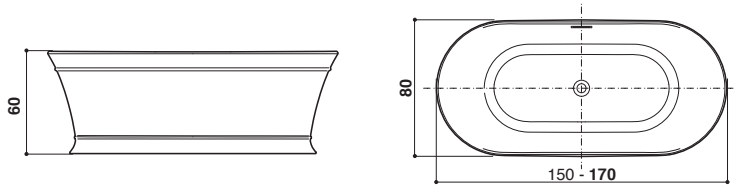

INGRID

Jacuzzi® Design

new

150 x 80 x 60 H cm

170 x 80 x 60 H cm

Single version

Einzig Version

Back-to-wall or centrally-positioned

Wand- oder Zentralinstall

BATHTUB · WANNE

	Single version · Einzige Version			
	INGRID 150x80		INGRID 170x80	
White acrylic bath, including overflow, pop-up waste and trap Wanne in weißem Acryl , Überlauf, Ablaufventil Click-Clack und Siphon inkl.	Gloss white Weiß glänzend	Satin white Weiß satiniert	Gloss white Weiß glänzend	Satin white Weiß satiniert
	ING00000000	ING00200000	ING10000000	ING10200000
	€ 1.910		€ 2.030	
Translucent grey headrest (PU gel) Kopfstütze aus lichtdurchlässigem Grau (PU-Gel)	225017570			
	€ 175			

Can be combined with floor mounted tapware cod. 170000350 p. 126 · Dieses Produkt ist mit der Boden Armatur Artikelnummer: 170000350 auf Seite 126 verwendbar

PERSEA

Jacuzzi® Design

new

150 x 75 x 60 H cm

170 x 80 x 60 H cm

Single version

Einzig Version

Back-to-wall or centrally-positioned

Wand- oder Zentralinstall

BATHTUB · WANNE

	Single version · Einzige Version			
	PERSEA 150x75		PERSEA 170x80	
White acrylic bath, including overflow, pop-up waste and trap Wanne in weißem Acryl , Überlauf, Ablaufventil Click-Clack und Siphon inkl.	Gloss white Weiß glänzend	Satin white Weiß satiniert	Gloss white Weiß glänzend	Satin white Weiß satiniert
	PER00000000	PER00200000	PER10000000	PER10200000
	€ 1.550		€ 1.670	
Translucent grey headrest (PU gel) Kopfstütze aus lichtdurchlässigem Grau (PU-Gel)	225017570			
	€ 175			

Can be combined with floor mounted tapware cod. 170000350 p. 126 · Dieses Produkt ist mit der Boden Armatur Artikelnummer: 170000350 auf Seite 126 verwendbar