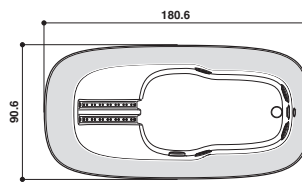

Lh version · Ansicht Version L