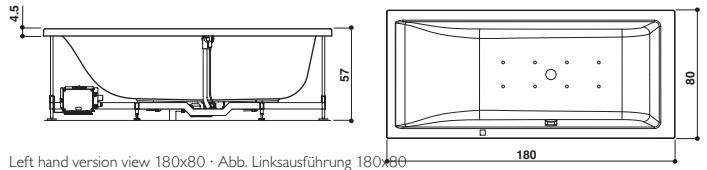

Left hand version view 180x80 · Abb. Linksausführung 180x80

PROGRAMMES · PROGRAMME

Pure Air® jets
Pure Air® Twirl

8

TAPS AND FAUCET/FILLER · WANNENFÜLLSYSTEM

Square Aquasoul tapware - Taps finishes: Chrome
Quadratische Armatur Aquasoul - Armaturenausstattungen: Verchromt

MOOVE BLOWER 160x70

Bath without panels
Badewanne ohne Schürzen

Gloss white Weiß glänzend	Satin white Weiß satiniert	Gloss white Weiß glänzend	Satin white Weiß satiniert
9B50055A Sx	9B5005515 Sx	9B50053A Sx	9B5005315 Sx
9B50054A Dx	9B5005415 Dx	9B50052A Dx	9B5005215 Dx
€ 2.182	€ 2.400	€ 2.956	€ 3.251

MOOVE BLOWER 170x70

Bath without panels
Badewanne ohne Schürzen

Gloss white Weiß glänzend	Satin white Weiß satiniert	Gloss white Weiß glänzend	Satin white Weiß satiniert
9B50059A Sx	9B5005915 Sx	9B50057A Sx	9B5005715 Sx
9B50058A Dx	9B5005815 Dx	9B50056A Dx	9B5005615 Dx
€ 2.182	€ 2.400	€ 2.956	€ 3.251

MOOVE BLOWER 170x75

Bath without panels
Badewanne ohne Schürzen

Gloss white Weiß glänzend	Satin white Weiß satiniert	Gloss white Weiß glänzend	Satin white Weiß satiniert
9B50063A Sx	9B5006315 Sx	9B50061A Sx	9B5006115 Sx
9B50062A Dx	9B5006215 Dx	9B50060A Dx	9B5006015 Dx
€ 2.323	€ 2.555	€ 3.097	€ 3.407

MOOVE BLOWER 180x80

Bath without panels
Badewanne ohne Schürzen

Gloss white Weiß glänzend	Satin white Weiß satiniert	Gloss white Weiß glänzend	Satin white Weiß satiniert
9B50067A Sx	9B5006715 Sx	9B50065A Sx	9B5006515 Sx
9B50066A Dx	9B5006615 Dx	9B50064A Dx	9B5006415 Dx
€ 2.401	€ 2.642	€ 3.174	€ 3.491