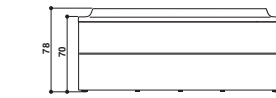

SKYLINE 190

Design: Kaluderovic & Condini - Jacuzzi® Design

archiproducts
DESIGN AWARDS
WINNER 2018

190 x 190 x 70/78 H cm

Indoor whirlpool bath

Hydromassagewannen für den Innenbereich

Back-to-wall, corner, inset, centrally positioned, built-in or semi-recessed install.

Wand-, Eck-, Nischen-, Zentral-, Einbauoder Halbeinbau.

Freestanding
Raummitte