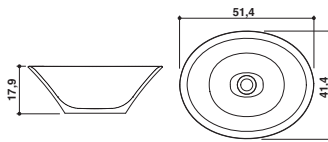

BATHTUB - Drainage column and trap included · **WANNE** - Abflusssäule und Siphon inkl.

	Single version · Einzige Version
Bath in satin white Luxecast®, seamless, including overflow, click-clack waste and trap · Badewanne aus weiß satinierem Luxecast® mit unsichtbarem Anschluss, Überlauf, Ablaufventil Click-Clack und Siphon	ROS00800100 € 3.924
Translucent grey headrest (PU gel) Kopfstütze aus lichtdurchlässigem Grau (PU-Gel)	225017570 € 175

Can be combined with ROSALIA basin cod. 9403268A and floor mounted tapware cod. 170000350 p. 126
Produkt kombinierbar mit Waschbecken ROSALIA Best.nr. 9403268A und mit Standarmatur Best.nr. 170000350 Seite 126

BASIN - Countertop basin in satin white Luxecast® · **WASCHBECKEN** - Unterbauwaschbecken aus weiß satinierem Luxecast®