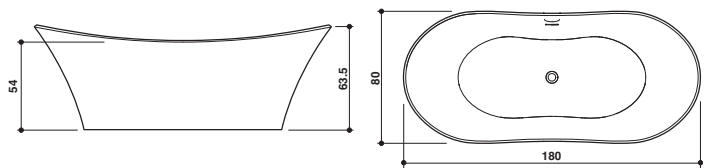

BATHTUB - Drainage column and trap included · **WANNE** - Abflusssäule und Siphon inkl.

	Single version · Einzige Version
Bath in satin white Luxecast®, seamless, including overflow, click-clack waste and trap · Badewanne aus weiß satinierem Luxecast® mit unsichtbarem Anschluss, Überlauf, Ablaufventil Click-Clack und Siphon	9450136A € 10.043
Translucent grey headrest (PU gel) Kopfstütze aus lichtdurchlässigem Grau (PU-Gel)	225017570 € 175

This product can be matched with the INFINITO basin code 9403119A and with the floor-standing tapware code 170000350 p. 126
Mit dem Waschbecken "INFINITO" Cod. 9403119A und den Bodenarmaturen Cod. 170000350 kombinierbares Produkt Seite 126

BASIN - Countertop basin in satin white Techstone® · **WASCHBECKEN** - Unterbauwaschbecken aus weiß satinierem Techstone®