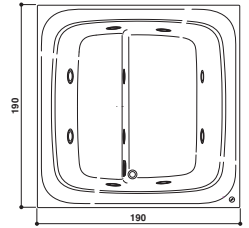

PROGRAMMES · PROGRAMME

	RAINBOW	TOP
Rainbow and courtesy light Rainbow und Beleuchtung	✓	✓
Heat	✓	✓
Clean System with manual dosage Clean System mit manueller Dosierung	✓	

FEATURES · AUSSTATTUNG

TargetPro Illumatherapy™ jets Düsen TargetPro Illumatherapy™		10
TargetPro™ jets Düsen TargetPro™	10	
Touch panel in retro illuminated glass Touch Bedienungen aus von hinten beleuchtetem Glas	✓	✓
Safety Starter	✓	✓
Concealed overflow with drainage column functioning according to the communicating vessels principle and Click-clack waste	✓	✓
Verborgener Überlauf mit Abflusssäule mit kommunizierenden Röhren und Ablaufventil Click-Clack	✓	✓

	RAINBOW	TOP
	Single version · Einzige Version	
Glossy white bath without panels Badewanne weiß glänzend ohne Paneele	SKY00170100 € 5.694	SKY001A0100 € 6.366
Satin white bath without panels Badewanne weiß satiniert ohne Paneele	SKY00670100 € 5.766	SKY006A0100 € 6.438

PANELS SEMI-RECESSED · BADEWANNE HALBEINBAU

	FINISHING · OBERFLÄCHENZUBEHÖR		
EasyFix front panel (HPL) Frontpaneel Easy Fix (HPL)	CEMENT	9440A86A	€ 322
	OAK	9440A80A	
	STONE GREY	9440A74A	
EasyFix panel for corner or back-to-wall installation (HPL) Easy Fix Paneel für die Eckinstallation oder Installation in der Wandmitte (HPL)	CEMENT	9440A89A	€ 312
	OAK	9440A83A	
	STONE GREY	9440A77A	
EasyFix side panel for freestanding installation (HPL) Seitenpaneel Easy Fix für die Installation in der Raummitte (HPL)	CEMENT	9440A87A	€ 312
	OAK	9440A81A	
	STONE GREY	9440A75A	

PANELS · BADEWANNE FREESTANDING

	FINISHING · OBERFLÄCHENZUBEHÖR		
EasyFix front panel (HPL) Frontpaneel Easy Fix (HPL)	CEMENT	9440A84A	€ 354
	OAK	9440A78A	
	STONE GREY	9440A72A	
EasyFix panel for corner or back-to-wall installation (HPL) Easy Fix Paneel für die Eckinstallation oder Installation in der Wandmitte (HPL)	CEMENT	9440A88A	€ 343
	OAK	9440A82A	
	STONE GREY	9440A76A	
EasyFix side panel for freestanding installation (HPL) Seitenpaneel Easy Fix für die Installation in der Raummitte (HPL)	CEMENT	9440A85A	€ 343
	OAK	9440A79A	
	STONE GREY	9440A73A	

Mit den Armaturen auf dem Wannrand Morphosis cod. I70000320 kombinierbar.

Für die Installation in der Raummitte: 2 Frontpaneele und 2 Seitenpaneele für die Installation in der Raummitte.