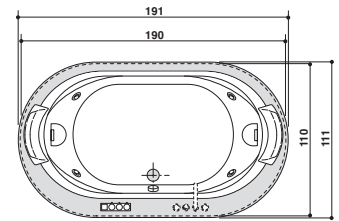

Design Jacuzzi

KIT

190 x 110 x 63 H cm

Single version
Einzig Version

Built-in installation
Einbauinstallation

Backrests on both sides · Rückenstütze beidseitig

WOODEN FRAME · UMRAHMUNG IN HOLZ

PROGRAMMES · PROGRAMME