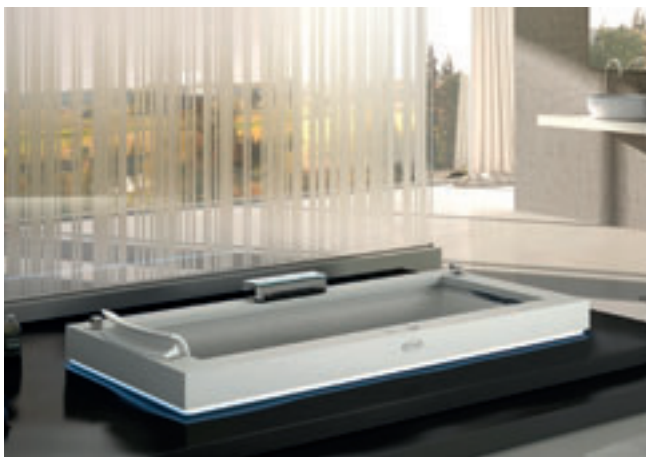

AURA UNO CORIAN®

Design Carlo Urbinati

185 x 95 x 66 H cm

Single Sx hand version
Einzig Sx-Version

Built-in installation
Einbauinstallation