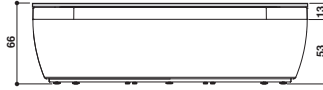

The bath is available in gloss white only. · Wannen nur in glänzendem Weiß.

NOVA CORNER WOOD

KIT

Design Carlo Urbinati

160 x 160 x 66 H cm

Single version
Einzig Version

Corner installation
Eckinstallation

Frameless version shown
Foto: Version ohne Umrahmung