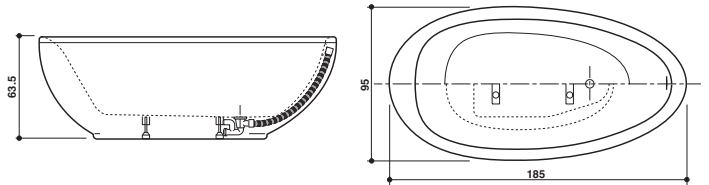

BATHTUB · **WANNE**

	Single version · Einzige Version
Bath in satin white Luxecast®, seamless, including overflow, click-clack waste and trap Badewanne aus weiß satiniertem Luxecast® mit unsichtbarem Anschluss, Überlauf, Ablaufventil Click-Clack und Siphon	9443814A
	€ 2.924
Translucent grey headrest (PU gel) Kopfstütze aus lichtdurchlässigem Grau (PU-Gel)	225017570
	€ 175

Can be combined with floor mounted tapware cod. 170000350 p. 126 · Dieses Produkt ist mit der Boden Armatur Artikelnummer: 170000350 auf Seite 126 verwendbar