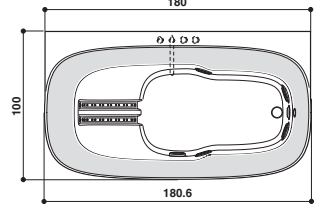

Left hand version view · Abb. Linksausführung

PROGRAMMES · PROGRAMME

	BASE	TOP
Shiatsu - tonic/relax	✓	✓
Aquasystem®: Silence · Recharge · Relax · Reborn	✓	✓
Rainbow and courtesy light Rainbow und Beleuchtung	✓	✓
Sound System (except for built-in version) Sound System nicht bei Einbauversion		✓
Heat		✓
Clean System with manual dosage Clean System mit manueller Dosierung	✓	✓

FEATURES · AUSSTATTUNG

Shiatsu jets with sequential micro-jets Shiatsu-Düsen mit variablen Mikrostrahlen	32	32
TargetPro™ jets · Düsen TargetPro™	4	4
Air adjustment · Luftregulierung	✓	✓
J.touch remote control · Fernbedienung J.touch	✓	✓
Safety Starter	✓	✓
Soft, grey deck frame with integrated headrest Rahmen aus weichem, grauem Material mit integrierter Kopfstütze	✓	✓
Click-clack waste and trap Ablaufventil Klick-Klack und Siphon	✓	✓
Concealed overflow with drainage column functioning according to the communicating vessels principle · Verborgener Überlauf mit Abflusssäule mit kommunizierenden Röhren	✓	✓
Perimeter lighting for panelled installation Umlaufende Beleuchtung für die Installation mit Schürzen	94237010 € 1.162	Optional

TAPS AND FAUCET/FILLER - Drainage column included – Trap excluded · WANNENFÜLLSYSTEM - Abflusssäule inkl. - ohne Siphon

Rounded Morphosis tapware - Taps finishes: Chrome · Runde Armatur Morphosis - Armaturenausstattungen: Verchromt

INSTALLATION · INSTALLATION

	BASE	TOP
Built-in installation Einbauinstallation	9F43792A Sx € 12.658	9F43796A Sx € 13.552
Centrally-positioned installation Zentralinstallation	9F43793A Sx € 14.297	9F43797A Sx € 16.083
Inset installation Nischeninstallation	(A) Sx 9F43794A Sx € 14.445	9F43798A Sx € 16.531
	(A) Dx 9F43795A Dx € 14.445	9F43799A Dx € 16.531
Corner or back-to-wall installation Eck-, oder Wandinstallation	(A) Sx 9F43794A Sx € 14.445	9F43798A Sx € 16.531
	(A) Dx 9F43795A Dx € 14.445	9F43799A Dx € 16.531
ACCESSORIES ZUBEHÖRE	(B) Sx 944035AA Sx € 297	
	(C) Dx 944036AA Dx € 297	

Note: For corner installations: order the Bath + the front panel (A) + the left-hand side panel (B) or the right-hand side panel (C). **For back-to-wall installation:** order the Bath + the front panel (A) + the left-hand side panel (B) + the right-hand side panel (C).

Anmerkung: **Im Falle einer Eckmontage** bestellen Sie bitte Wanne + Frontverkleidung (A) + linke Seitenverkleidung (B) oder rechte Seitenverkleidung (C). **Im Falle einer Wandmontage** bestellen Sie bitte Wanne + Frontverkleidung (A) + linke Seitenverkleidung (B) + rechte Seitenverkleidung (C).

- (1) Suitable for the Morphosis code 170000320 deck-mount tapware.
  (2) Suitable for the Morphosis code 170000350 floor-standing tapware.

- (1) Mit den Armaturen auf dem Wannenrand Morphosis cod. 170000320 kombinierbar.
  (2) Mit den Armaturen ab dem Fußboden Morphosis cod. 170000350 kombinierbar.