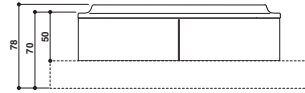

Semi-recessed
Halbeinbau